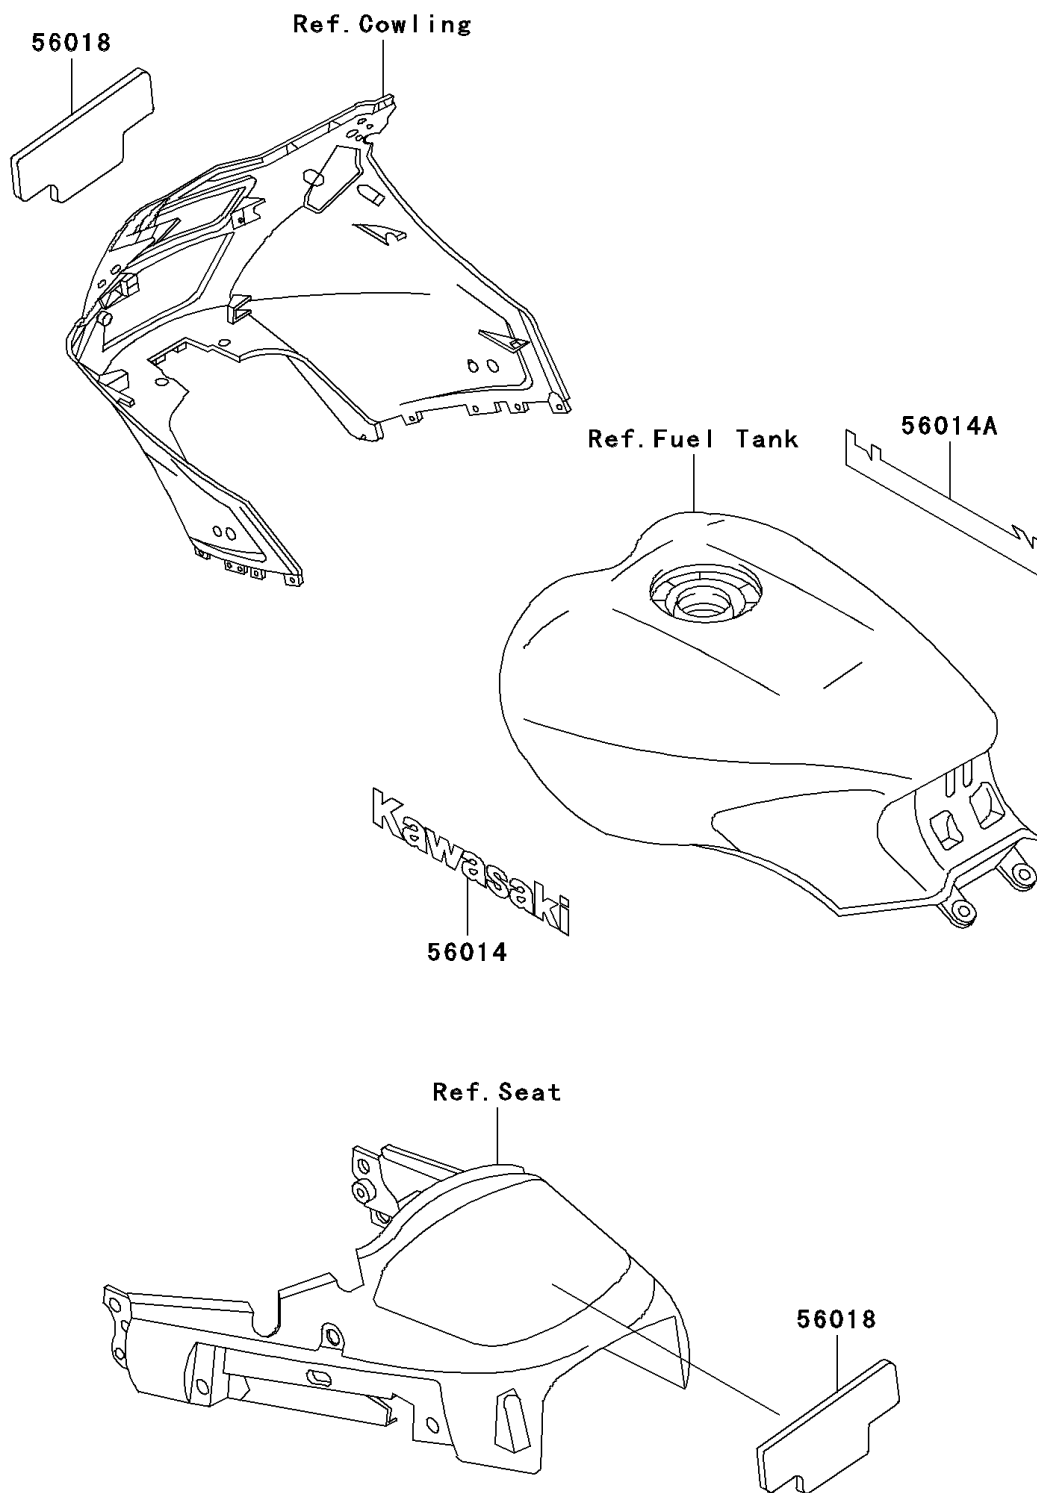

## 2002 Concours PARTS DIAGRAM

Decals

F2861

## 2002 Concours PARTS LIST

Decals

ITEM NAME	PART NUMBER	QUANTITY
EMBLEM,FUEL TANK,LH,KAWASAKI (Ref # 56014)	56014-1134	1
EMBLEM,FUEL TANK,RH,KAWASAKI (Ref # 56014A)	56014-1135	1
MARK,CARRIER COVER&SCREEN (Ref # 56018)	56018-1869	1