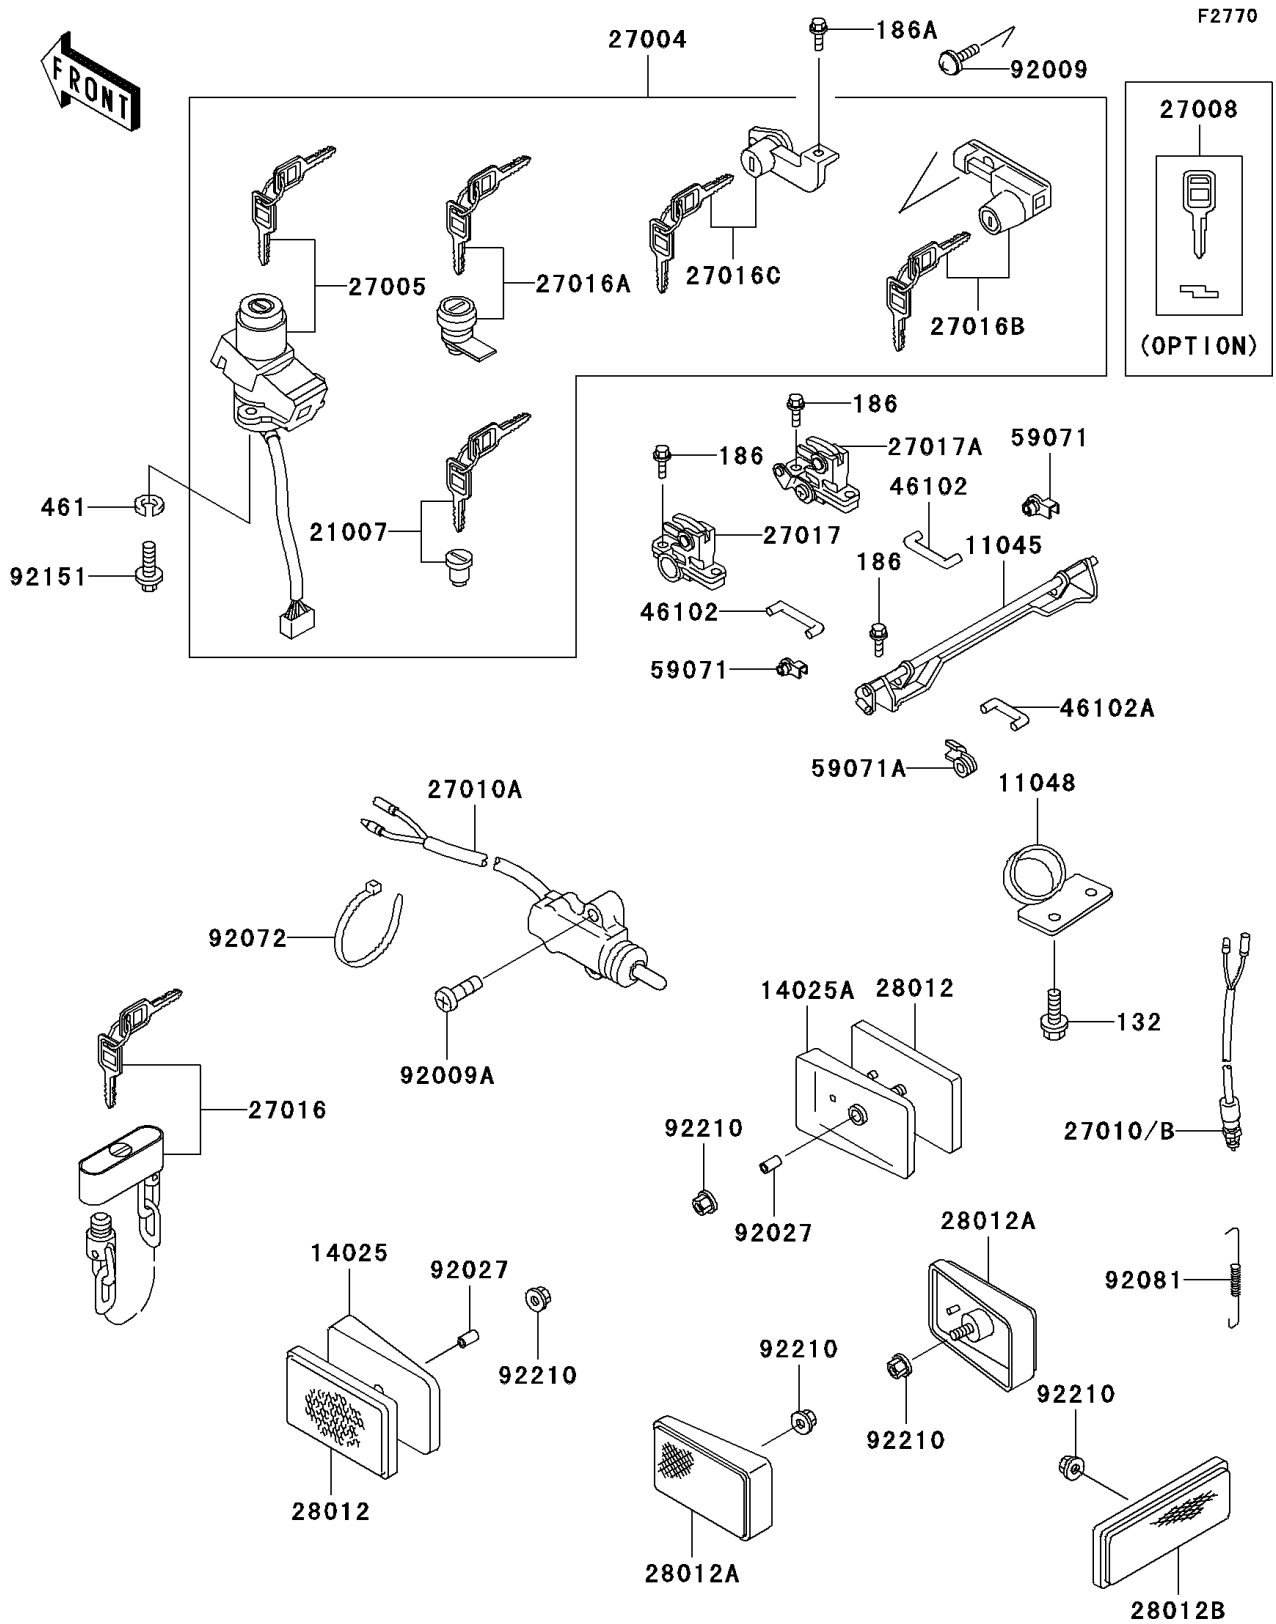

2002 Concours PARTS DIAGRAM

Ignition Switch/Locks/Reflectors

2002 Concours PARTS LIST

Ignition Switch/Locks/Reflectors

ITEM NAME	PART NUMBER	QUANTITY
BOLT-FLANGED-SMALL (Ref # 132)	132J0612	1
BOLT-UPSET-WP (Ref # 186)	186C0614	1
BOLT-UPSET-WP (Ref # 186A)	186C0616	1
WASHER-SPRING (Ref # 461)	461L0600	1
BRACKET,SEAT LOCK (Ref # 11045)	11045-1544	1
BRACKET,IGNITION GUARD (Ref # 11048)	11048-1451	1
COVER,REFLECTOR,FR (Ref # 14025)	14025-1886	1
COVER,REFLECTOR,FR (Ref # 14025A)	14025-1887	1
ROTOR,LOCK,TANK CAP (Ref # 21007)	21007-5037	1
SWITCH-ASSY (Ref # 27004)	27004-5474	1
SWITCH-ASSY-IGNITION (Ref # 27005)	27005-5101	1
KEY-LOCK,BLANK (Ref # 27008)	27008-1173	1
SWITCH,REAR BRAKE (Ref # 27010)	27010-1019	1
SWITCH,SIDE STAND (Ref # 27010A)	27010-1220	1
LOCK-ASSY,WHEEL (Ref # 27016)	27016-1051	1
LOCK-ASSY,TOOL BOX (Ref # 27016A)	27016-5204	1
LOCK-ASSY,HELMET (Ref # 27016B)	27016-5211	1
LOCK-ASSY,SEAT (Ref # 27016C)	27016-5221	1
LOCK,SEAT,LH (Ref # 27017)	27017-1112	1
LOCK,SEAT,RH (Ref # 27017A)	27017-1113	1
REFLECTOR-REFLEX,FR (Ref # 28012)	28012-1052	1
REFLECTOR-REFLEX,RR (Ref # 28012A)	28012-1056	1
REFLECTOR-REFLEX (Ref # 28012B)	28012-1088	1
ROD,SEAT LOCK,FR (Ref # 46102)	46102-1187	1
ROD,SEAT LOCK,RR (Ref # 46102A)	46102-1188	1
JOINT (Ref # 59071)	59071-1103	1
JOINT (Ref # 59071A)	59071-1125	1
SCREW,5X12 (Ref # 92009)	92009-1401	1
SCREW,5X20 (Ref # 92009A)	92009-1459	1

2002 Concours PARTS LIST

Ignition Switch/Locks/Reflectors

ITEM NAME	PART NUMBER	QUANTITY
COLLAR,5X8X14.5 (Ref # 92027)	92027-1789	1
BAND,L=202 (Ref # 92072)	92072-1195	1
SPRING,BRAKE LAMP SWITCH (Ref # 92081)	92081-1990	1
BOLT,TORX,6X16 (Ref # 92151)	92151-1911	1
NUT,FLANGED,5MM (Ref # 92210)	92210-0007	1