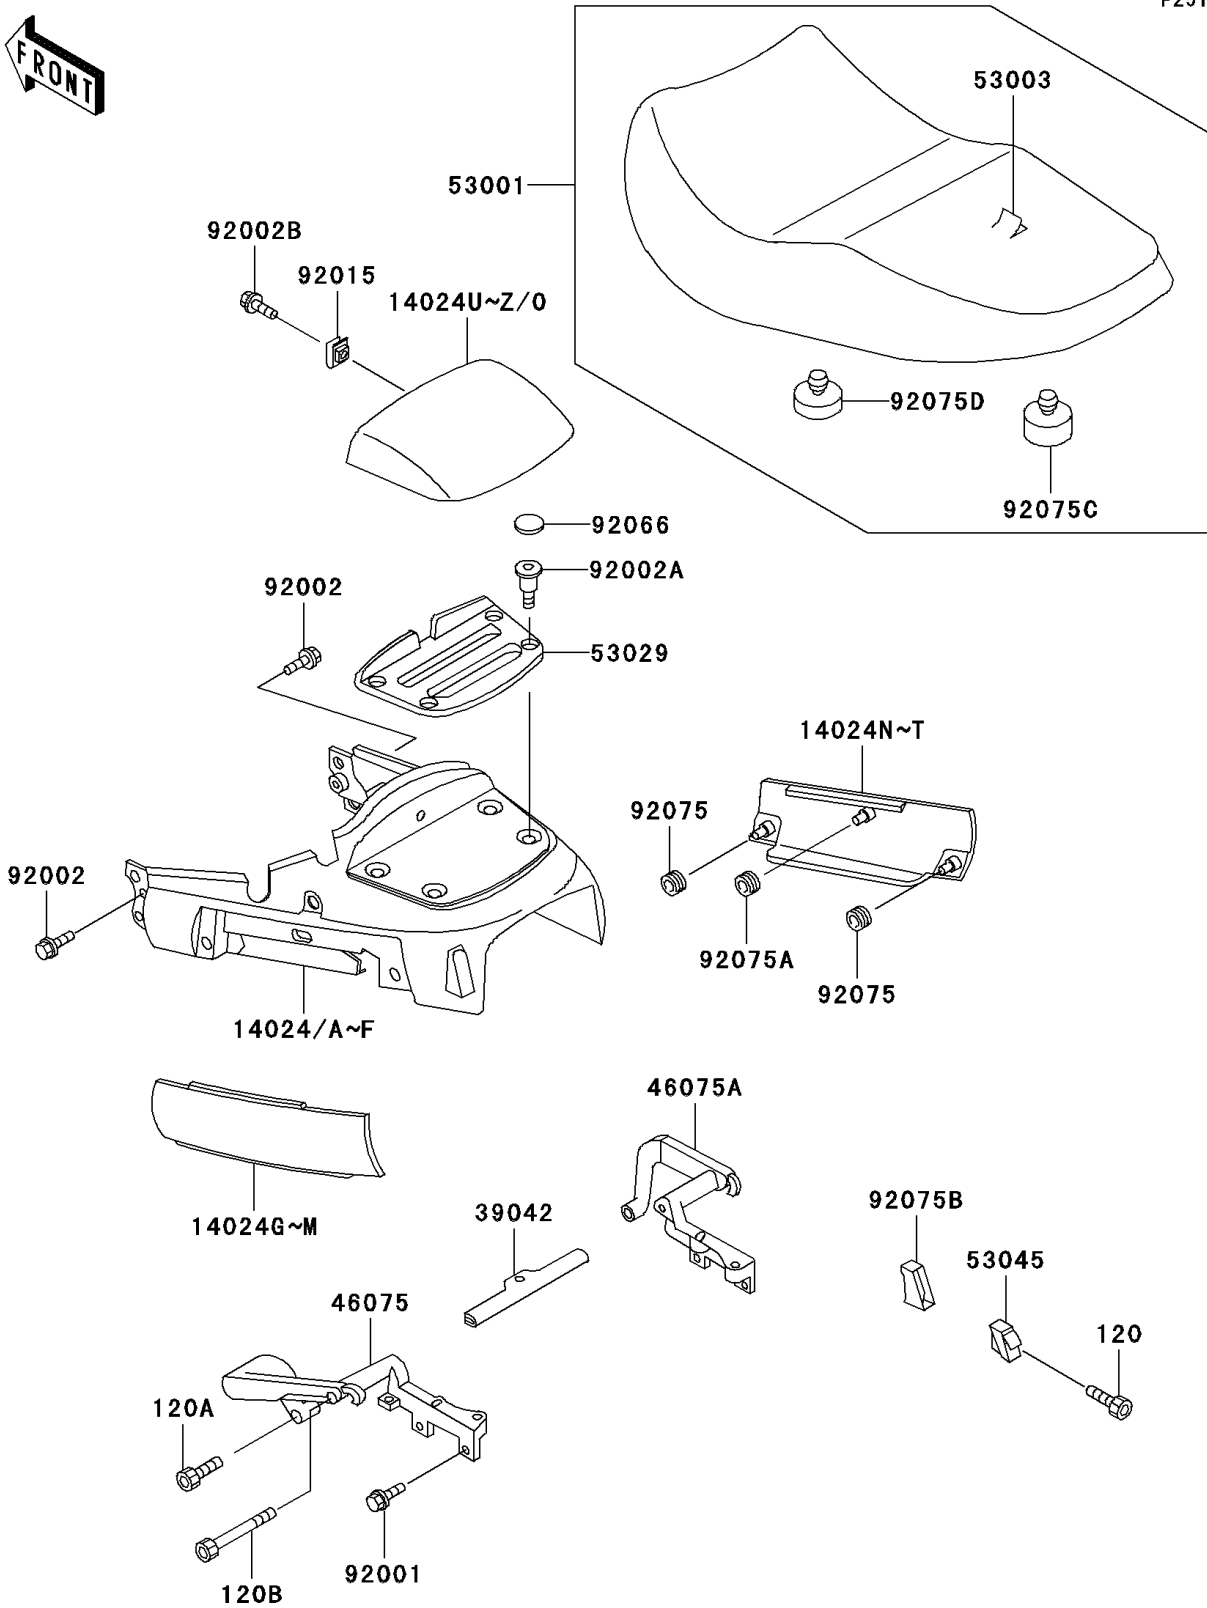

2002 Concours PARTS DIAGRAM

Seat(Z61000-A15-A18)

F2510

2002 Concours PARTS LIST

Seat(Z61000-A15-A18)

ITEM NAME	PART NUMBER	QUANTITY
CROSSMEMBER,SEAT GRIP (Ref # 39042)	39042-1052	1
GRIP,SEAT,RR,LH (Ref # 46075)	46075-1070	1
GRIP,SEAT,RR,RH (Ref # 46075A)	46075-1071	1
SEAT-ASSY,DUAL,BLACK (Ref # 53001)	53001-1742-MA	1
LEATHER,SEAT,BLACK (Ref # 53003)	53003-1289-MA	1
CARRIER,TAIL (Ref # 53029)	53029-1069	1
HOOK-ASSY,BUNGEE CORD (Ref # 53045)	53045-1052	1
BOLT,8X18 (Ref # 92001)	92001-1359	1
BOLT,6X25 (Ref # 92002)	92002-1135	1
BOLT,SOCKET,8X23.5 (Ref # 92002A)	92002-1598	1
BOLT,5MM (Ref # 92002B)	92002-1724	1
NUT,5MM (Ref # 92015)	92015-1710	1
PLUG (Ref # 92066)	92066-1216	1
DAMPER (Ref # 92075)	92075-051	1
BOLT-SOCKET,6X14 (Ref # 120)	120P0614	1
BOLT-SOCKET,8X25,BLACK (Ref # 120A)	120S0825	1
BOLT-SOCKET (Ref # 120B)	120S0890	1
DAMPER (Ref # 92075A)	92075-1470	1
DAMPER,BUNGEE CORD HOOK (Ref # 92075B)	92075-1823	1
DAMPER (Ref # 92075C)	92075-1876	1
DAMPER (Ref # 92075D)	92075-281	1
COVER,SEAT,M.P.SILVER (Ref # 14024A)	14024-1224-GU	1
COVER,SEAT,M.P.SILVER (Ref # 14024D)	14024-1224-IS	1
COVER,SEAT COVER,LH,M.P.SILVER (Ref # 14024H)	14024-1225-GU	1
COVER,SEAT COVER,LH,M.P.SILVER (Ref # 14024K)	14024-1225-IS	1
COVER,SEAT COVER,RH,M.P.SILVER (Ref # 14024O)	14024-1226-GU	1
COVER,SEAT COVER,RH,M.P.SILVER (Ref # 14024R)	14024-1226-IS	1
COVER,CARRIER,M.P.SILVER (Ref # 14024V)	14024-1227-GU	1
COVER,CARRIER,M.P.SILVER (Ref # 14024Y)	14024-1227-IS	1