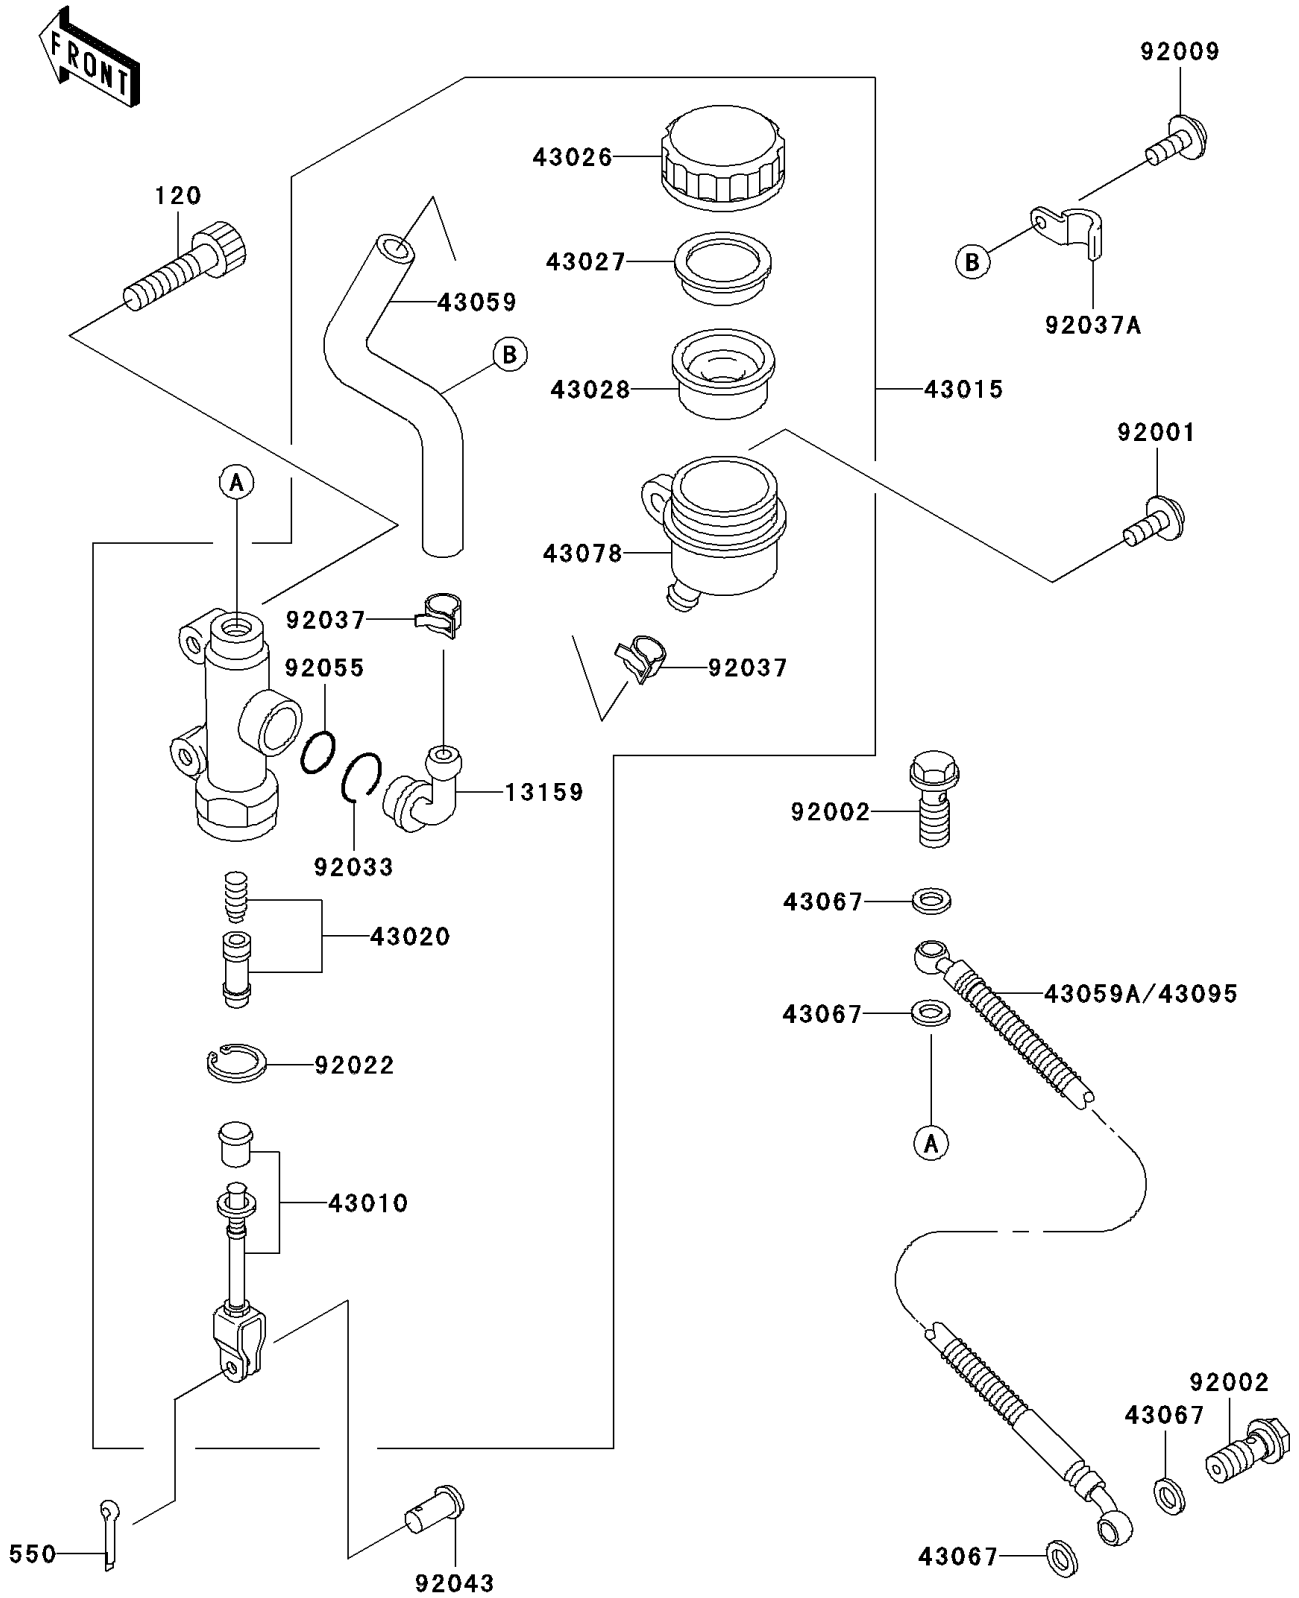

## 2002 Concours PARTS DIAGRAM

Rear Master Cylinder

F2293

## 2002 Concours PARTS LIST

Rear Master Cylinder

ITEM NAME	PART NUMBER	QUANTITY
BOLT-SOCKET,8X30 (Ref # 120)	120P0830	1
PIN-COTTER,2.0X15 (Ref # 550)	550D2015	1
CONNECTOR,RR MASTER CYLINDER (Ref # 13159)	13159-1052	1
ROD-ASSY-BRAKE (Ref # 43010)	43010-1066	1
CYLINDER-ASSY-MASTER,RR (Ref # 43015)	43015-1359	1
PISTON-COMP-BRAKE,RR (Ref # 43020)	43020-1067	1
CAP-BRAKE (Ref # 43026)	43026-1051	1
PLATE-DIAPHRAGM (Ref # 43027)	43027-1051	1
DIAPHRAGM,MASTER CYLINDER (Ref # 43028)	43028-1057	1
HOSE-BRAKE,RR MASTER CYLINDER (Ref # 43059)	43059-1374	1
HOSE-BRAKE,RR (Ref # 43059A)	43059-1976	1
WASHER,10.5X15X1.5 (Ref # 43067)	43067-001	1
RESERVOIR,RR MASTER CYLINDER (Ref # 43078)	43078-1165	1
BOLT,W/P,6X16 (Ref # 92001)	92001-1860	1
BOLT,OIL,L=23 (Ref # 92002)	92002-1888	1
SCREW,6X8 (Ref # 92009)	92009-1294	1
WASHER,CIRCRIP (Ref # 92022)	92022-1601	1
RING-SNAP,20.5MM (Ref # 92033)	92033-1186	1
CLAMP,BRAKE HOSE (Ref # 92037)	92037-1547	1
CLAMP,HOSE (Ref # 92037A)	92037-1807	1
PIN,8MM (Ref # 92043)	92043-1303	1
RING-O,MASTER CYLINDER (Ref # 92055)	92055-1251	1