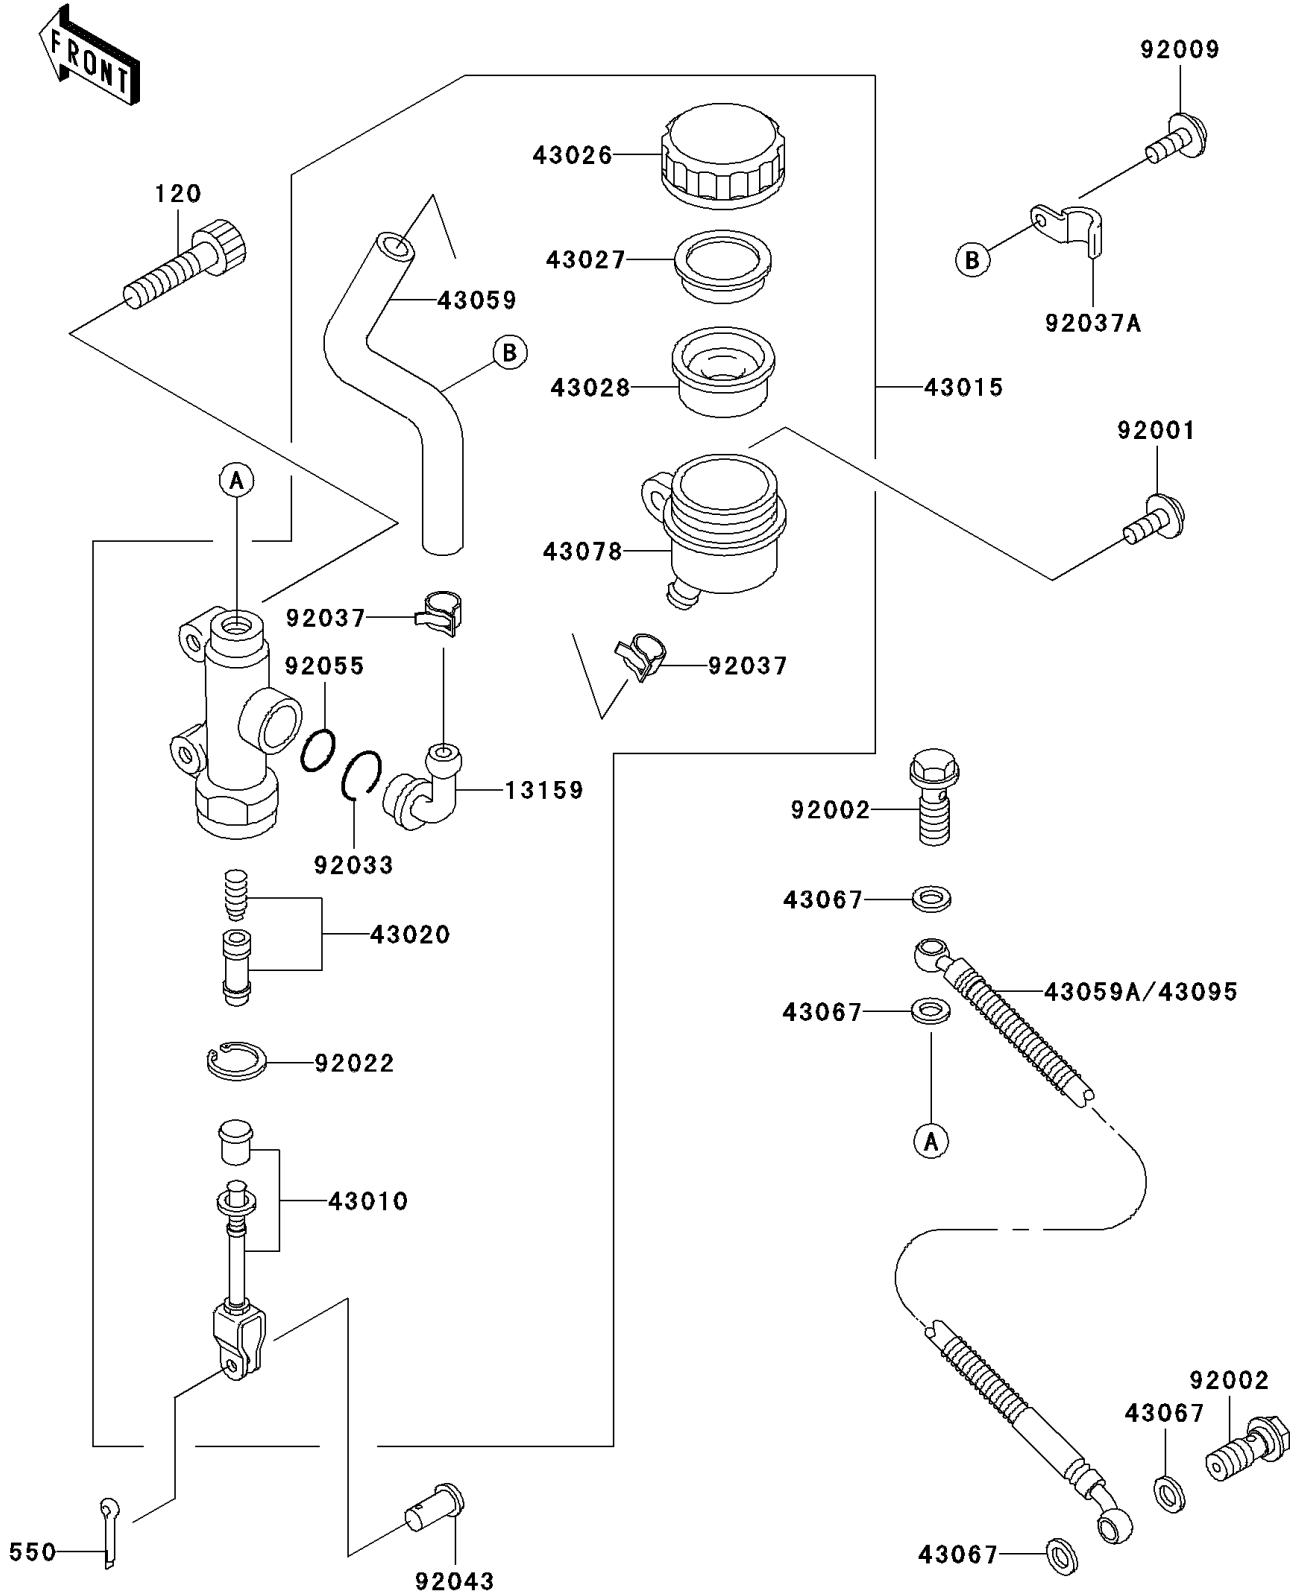

2001 Concours PARTS DIAGRAM

Rear Master Cylinder

F2293

2001 Concours PARTS LIST

Rear Master Cylinder

ITEM NAME	PART NUMBER	QUANTITY
BOLT-SOCKET,8X30 (Ref # 120)	120P0830	2
PIN-COTTER,2.0X15 (Ref # 550)	550D2015	1
CONNECTOR,RR MASTER CYLINDER (Ref # 13159)	13159-1052	1
ROD-ASSY-BRAKE (Ref # 43010)	43010-1066	1
CYLINDER-ASSY-MASTER,RR (Ref # 43015)	43015-1359	1
PISTON-COMP-BRAKE,RR (Ref # 43020)	43020-1067	1
CAP-BRAKE (Ref # 43026)	43026-1051	1
PLATE-DIAPHRAGM (Ref # 43027)	43027-1051	1
DIAPHRAGM,MASTER CYLINDER (Ref # 43028)	43028-1057	1
HOSE-BRAKE,RR MASTER CYLINDER (Ref # 43059)	43059-1374	1
HOSE-BRAKE,RR (Ref # 43059A)	43059-1976	1
WASHER,10.5X15X1.5 (Ref # 43067)	43067-001	4
RESERVOIR,RR MASTER CYLINDER (Ref # 43078)	43078-1165	1
BOLT,W/P,6X16 (Ref # 92001)	92001-1860	1
BOLT,OIL,L=23 (Ref # 92002)	92002-1888	2
SCREW,6X8 (Ref # 92009)	92009-1294	1
WASHER,CIRCRIP (Ref # 92022)	92022-1601	1
RING-SNAP,20.5MM (Ref # 92033)	92033-1186	1
CLAMP,BRAKE HOSE (Ref # 92037)	92037-1547	2
CLAMP,HOSE (Ref # 92037A)	92037-1807	1
PIN,8MM (Ref # 92043)	92043-1303	1
RING-O,MASTER CYLINDER (Ref # 92055)	92055-1251	1