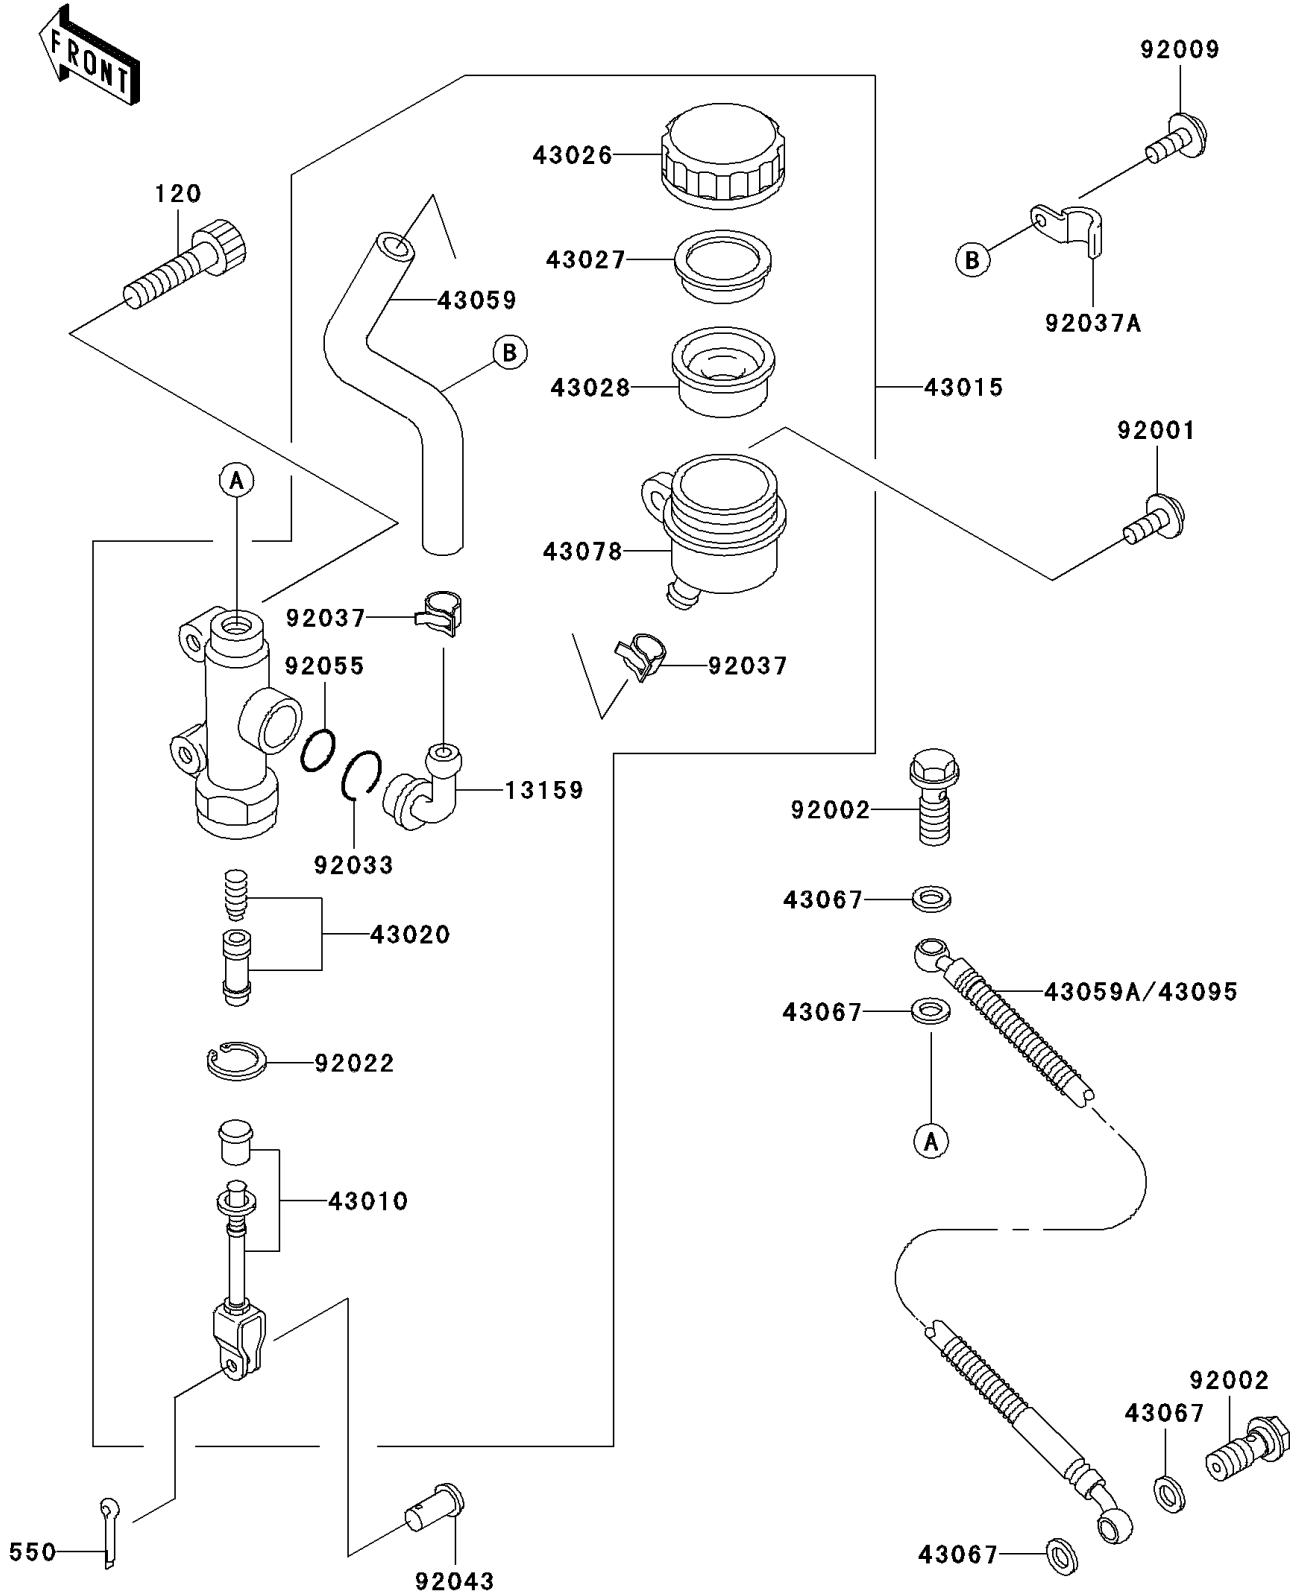

# 2001 Concours PARTS DIAGRAM

## Rear Master Cylinder

F2293

## 2001 Concours PARTS LIST

### Rear Master Cylinder

ITEM NAME	PART NUMBER	QUANTITY
BOLT-SOCKET,8X30 (Ref # 120)	120P0830	2
PIN-COTTER,2.0X15 (Ref # 550)	550D2015	1
CONNECTOR,RR MASTER CYLINDER (Ref # 13159)	13159-1052	1
ROD-ASSY-BRAKE (Ref # 43010)	43010-1066	1
CYLINDER-ASSY-MASTER,RR (Ref # 43015)	43015-1359	1
PISTON-COMP-BRAKE,RR (Ref # 43020)	43020-1067	1
CAP-BRAKE (Ref # 43026)	43026-1051	1
PLATE-DIAPHRAGM (Ref # 43027)	43027-1051	1
DIAPHRAGM,MASTER CYLINDER (Ref # 43028)	43028-1057	1
HOSE-BRAKE,RR MASTER CYLINDER (Ref # 43059)	43059-1374	1
HOSE-BRAKE,RR (Ref # 43059A)	43059-1976	1
WASHER,10.5X15X1.5 (Ref # 43067)	43067-001	4
RESERVOIR,RR MASTER CYLINDER (Ref # 43078)	43078-1165	1
BOLT,W/P,6X16 (Ref # 92001)	92001-1860	1
BOLT,OIL,L=23 (Ref # 92002)	92002-1888	2
SCREW,6X8 (Ref # 92009)	92009-1294	1
WASHER,CIRCRIP (Ref # 92022)	92022-1601	1
RING-SNAP,20.5MM (Ref # 92033)	92033-1186	1
CLAMP,BRAKE HOSE (Ref # 92037)	92037-1547	2
CLAMP,HOSE (Ref # 92037A)	92037-1807	1
PIN,8MM (Ref # 92043)	92043-1303	1
RING-O,MASTER CYLINDER (Ref # 92055)	92055-1251	1