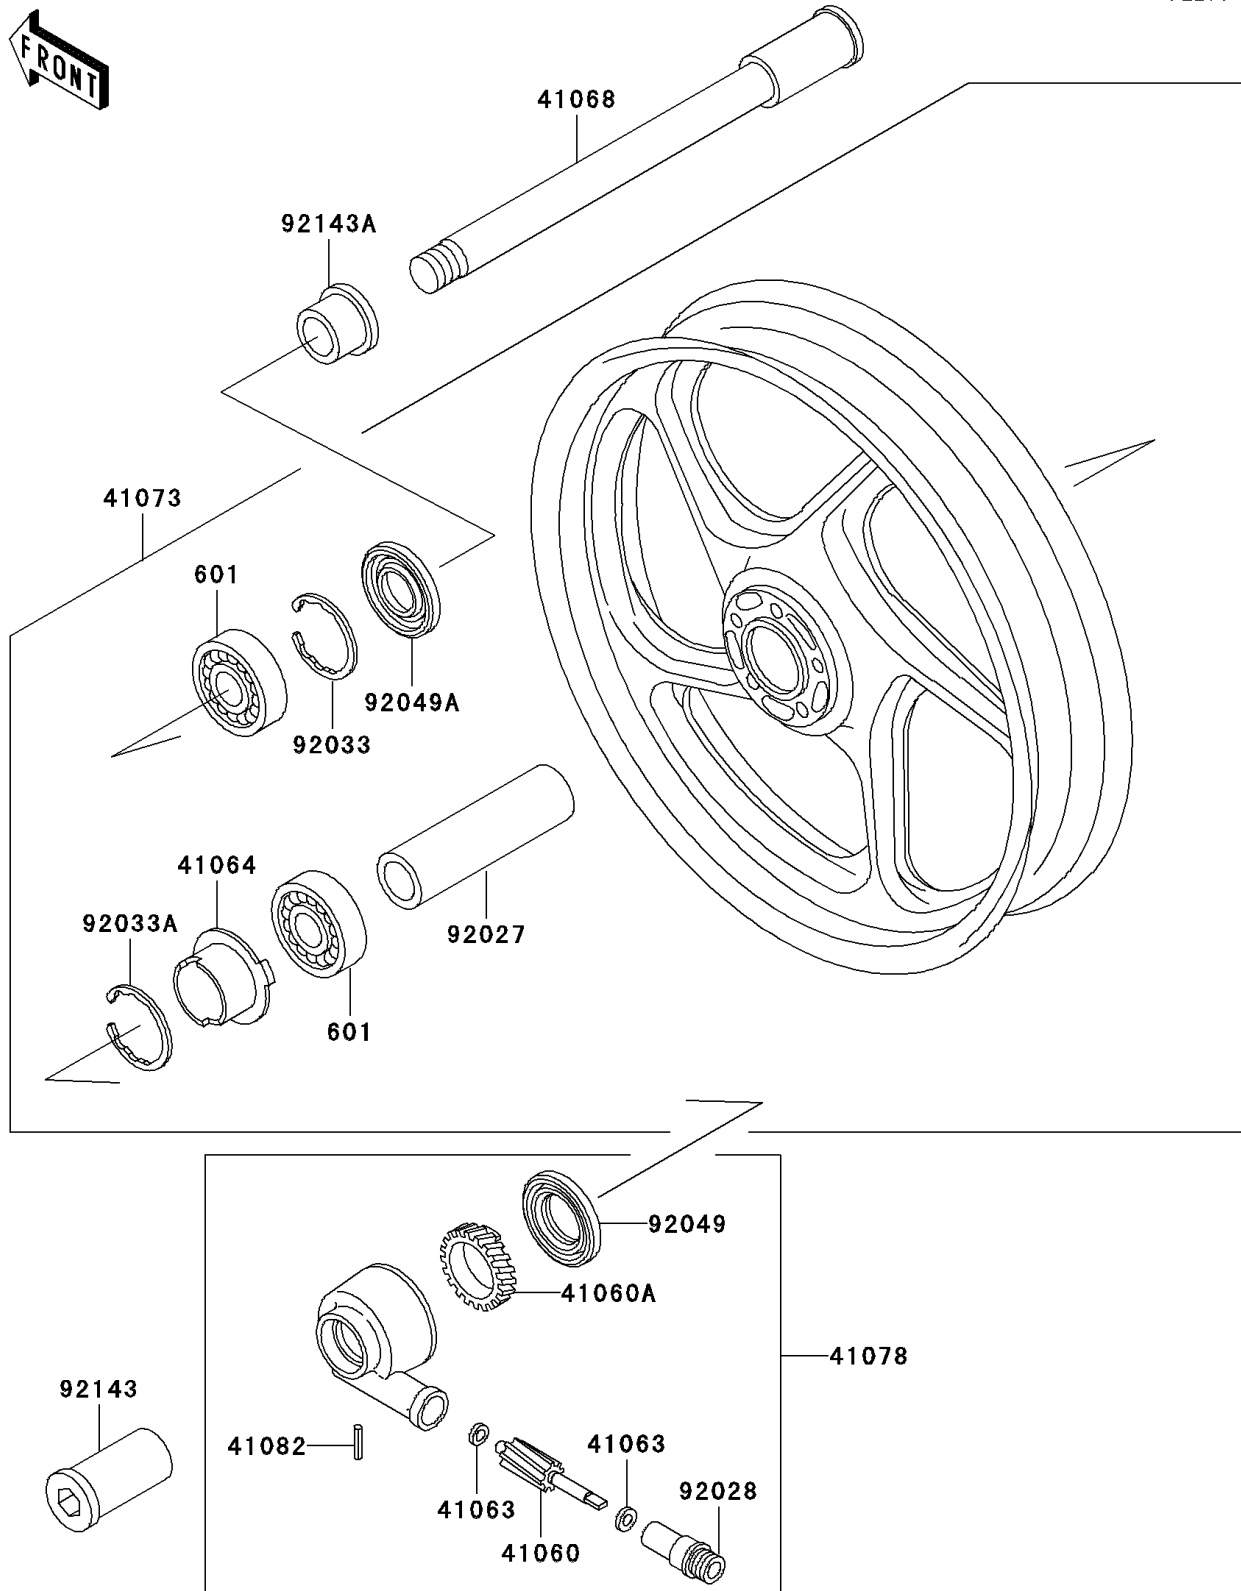

## 2002 Concours PARTS DIAGRAM

Front Wheel

F2230

## 2002 Concours PARTS LIST

Front Wheel

ITEM NAME	PART NUMBER	QUANTITY
BEARING-BALL,#6203UUC3 (Ref # 601)	601B6203UU	1
GEAR-METER SCREW,9T (Ref # 41060)	41060-1123	1
GEAR-METER SCREW,25T (Ref # 41060A)	41060-1151	1
WASHER,5.1X9X0.4 (Ref # 41063)	41063-001	1
RECEIVER-SPEEDOMETER (Ref # 41064)	41064-1006	1
AXLE,FR (Ref # 41068)	41068-1255	1
WHEEL-ASSY,FR,G.GRAY (Ref # 41073)	41073-1545-GE	1
CASE-ASSY-METER GEAR (Ref # 41078)	41078-1101	1
PIN,SPRING (Ref # 41082)	41082-001	1
COLLAR,17X25X92 (Ref # 92027)	92027-1545	1
BUSHING,SPEEDOMETER (Ref # 92028)	92028-1066	1
RING-SNAP,40MM (Ref # 92033)	92033-1040	1
RING-SNAP,42MM (Ref # 92033A)	92033-1041	1
SEAL-OIL,BJN30427-C3 (Ref # 92049)	92049-1057	1
SEAL-OIL,AG1258A0 (Ref # 92049A)	92049-1110	1
COLLAR,FR AXLE NUT,L=42.5 (Ref # 92143)	92143-1206	1
COLLAR,FR AXLE,L=15 (Ref # 92143A)	92143-1578	1