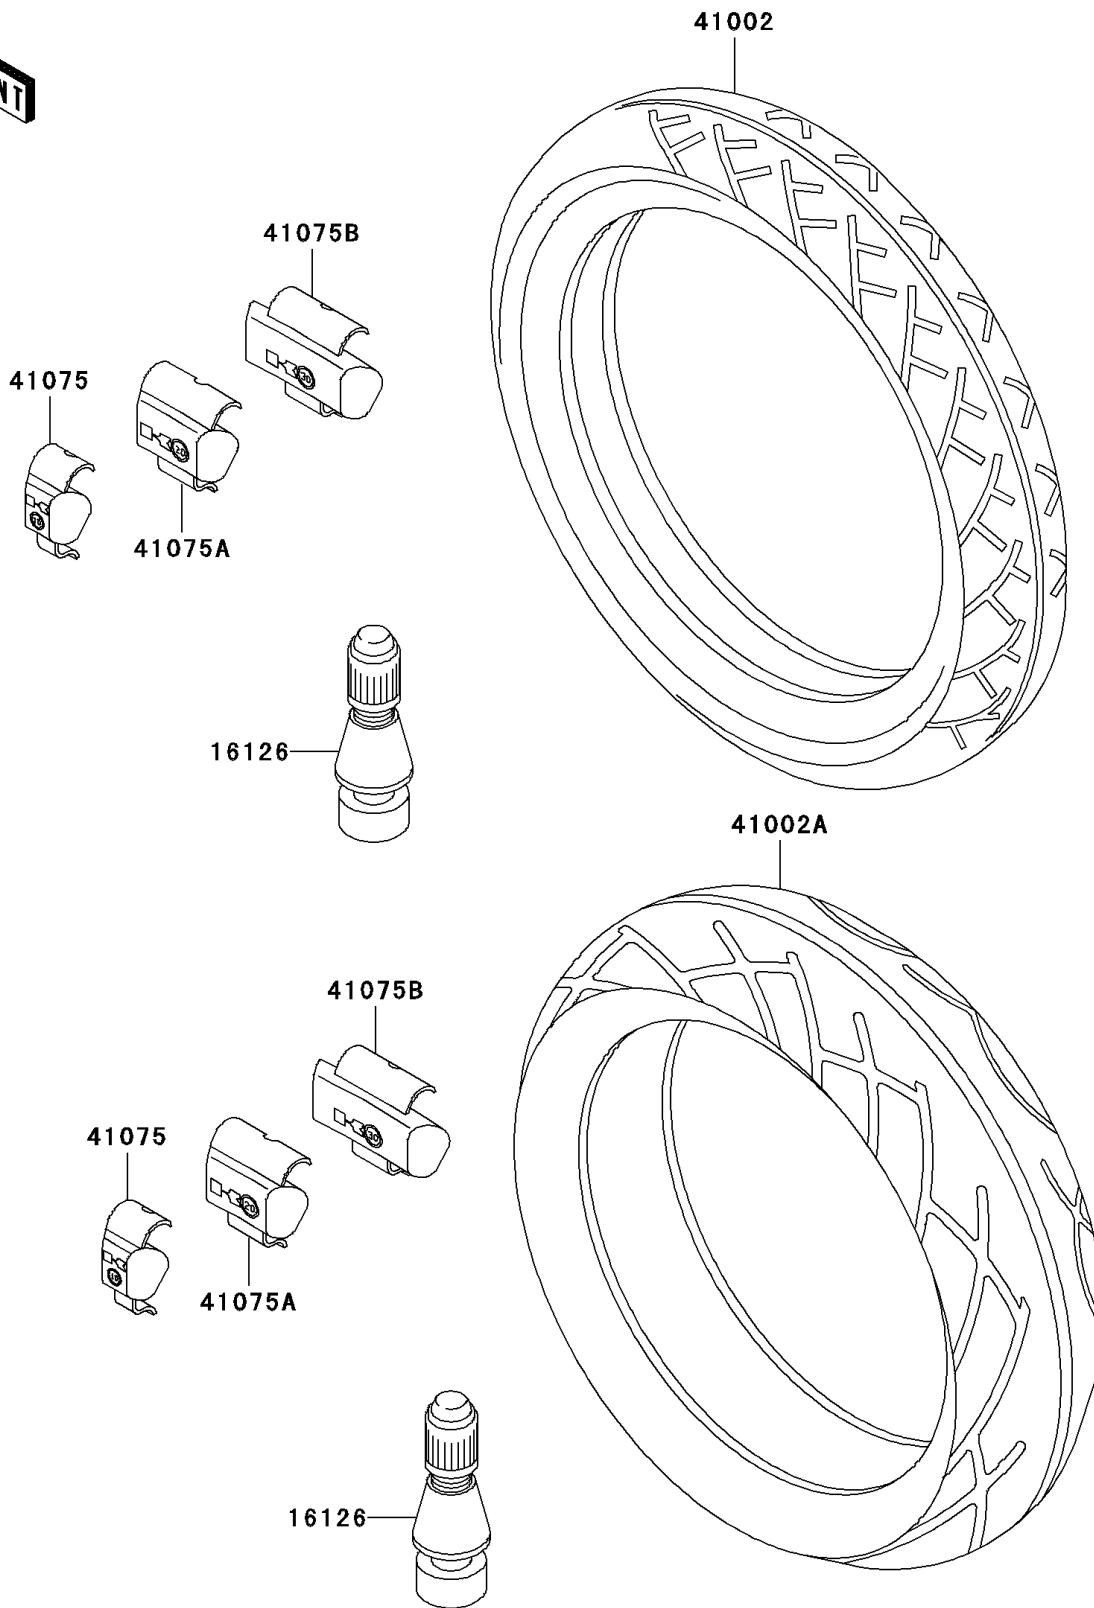

2002 Concours PARTS DIAGRAM

Tires

F2210

2002 Concours PARTS LIST

Tires

ITEM NAME	PART NUMBER	QUANTITY
VALVE,TIRE (Ref # 16126)	16126-1140	1
TIRE,FR,120/70R18 59V,K701F(D) (Ref # 41002)	41002-1966	1
TIRE,RR,150/80R16 71V,K700J(D) (Ref # 41002A)	41002-1977	1
BALANCER-WHEEL,10G,SILVER (Ref # 41075)	41075-1056	1
BALANCER-WHEEL,20G,SILVER (Ref # 41075A)	41075-1057	1
BALANCER-WHEEL,30G,SILVER (Ref # 41075B)	41075-1058	1