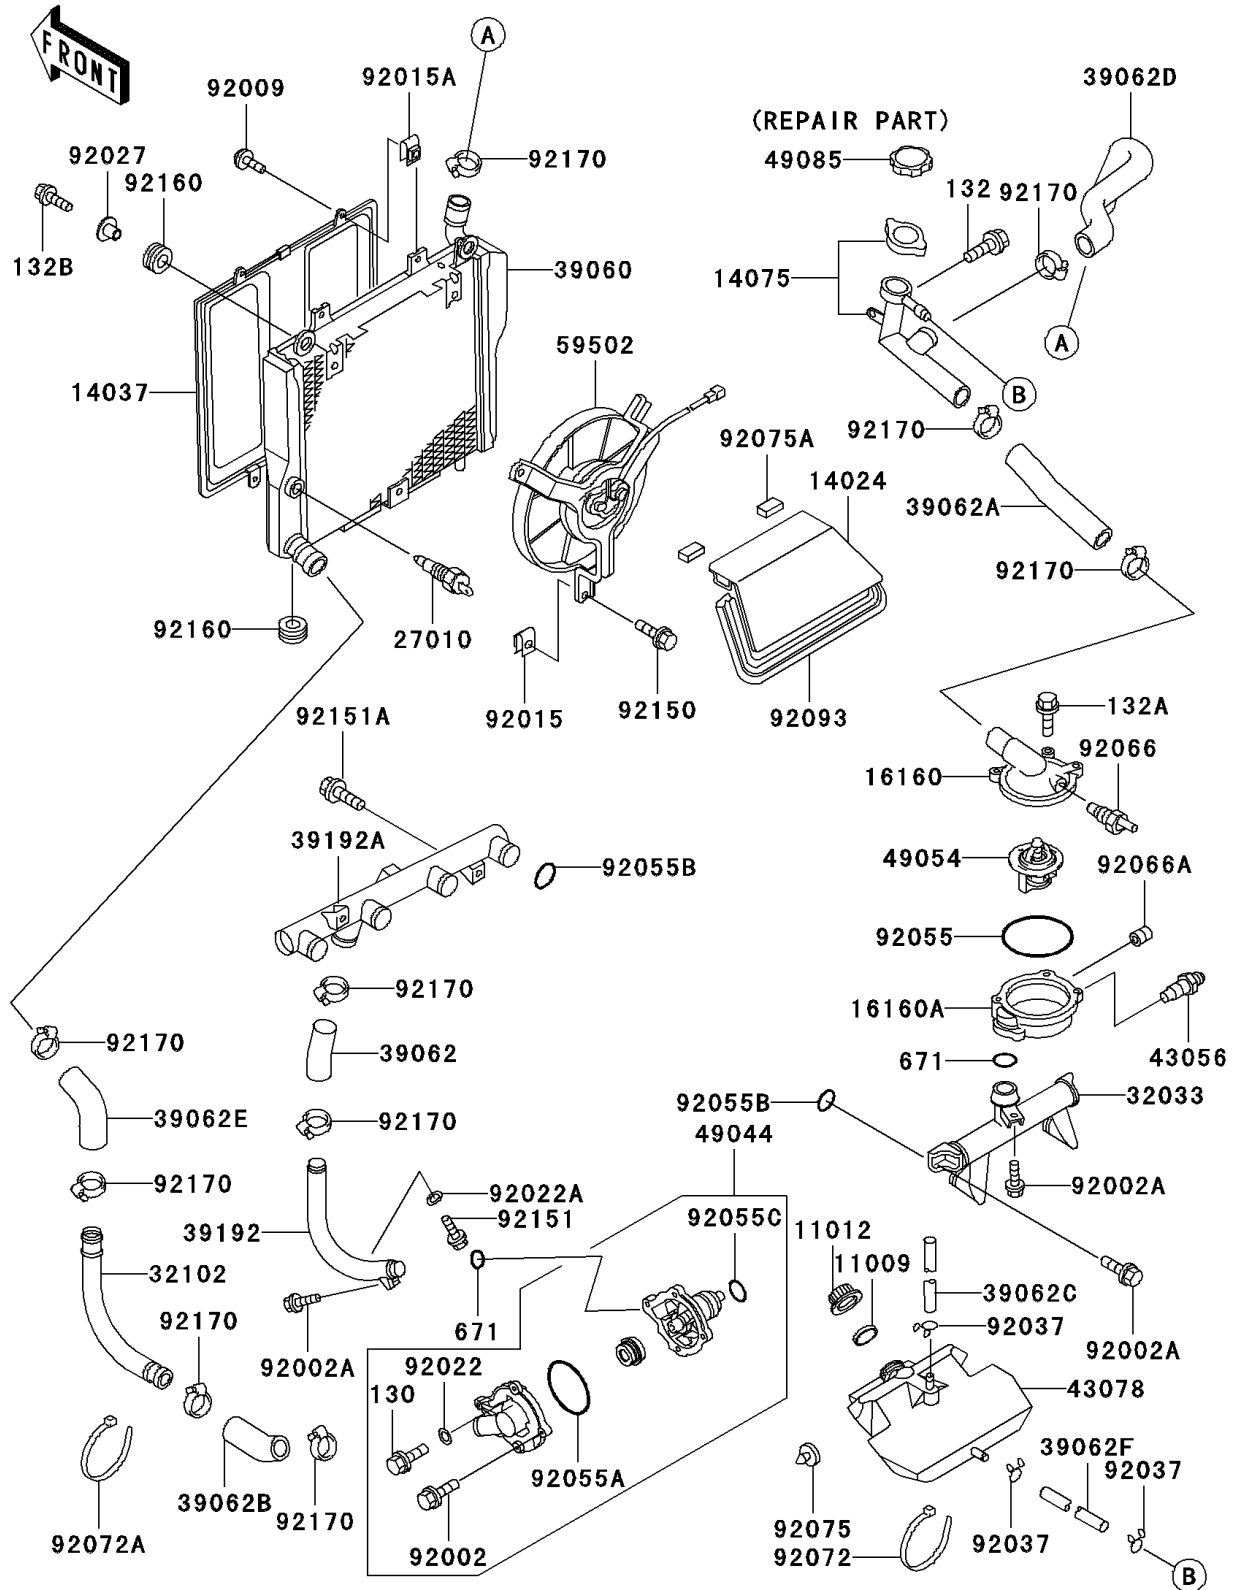

2002 Concours PARTS DIAGRAM

Radiator

E3032