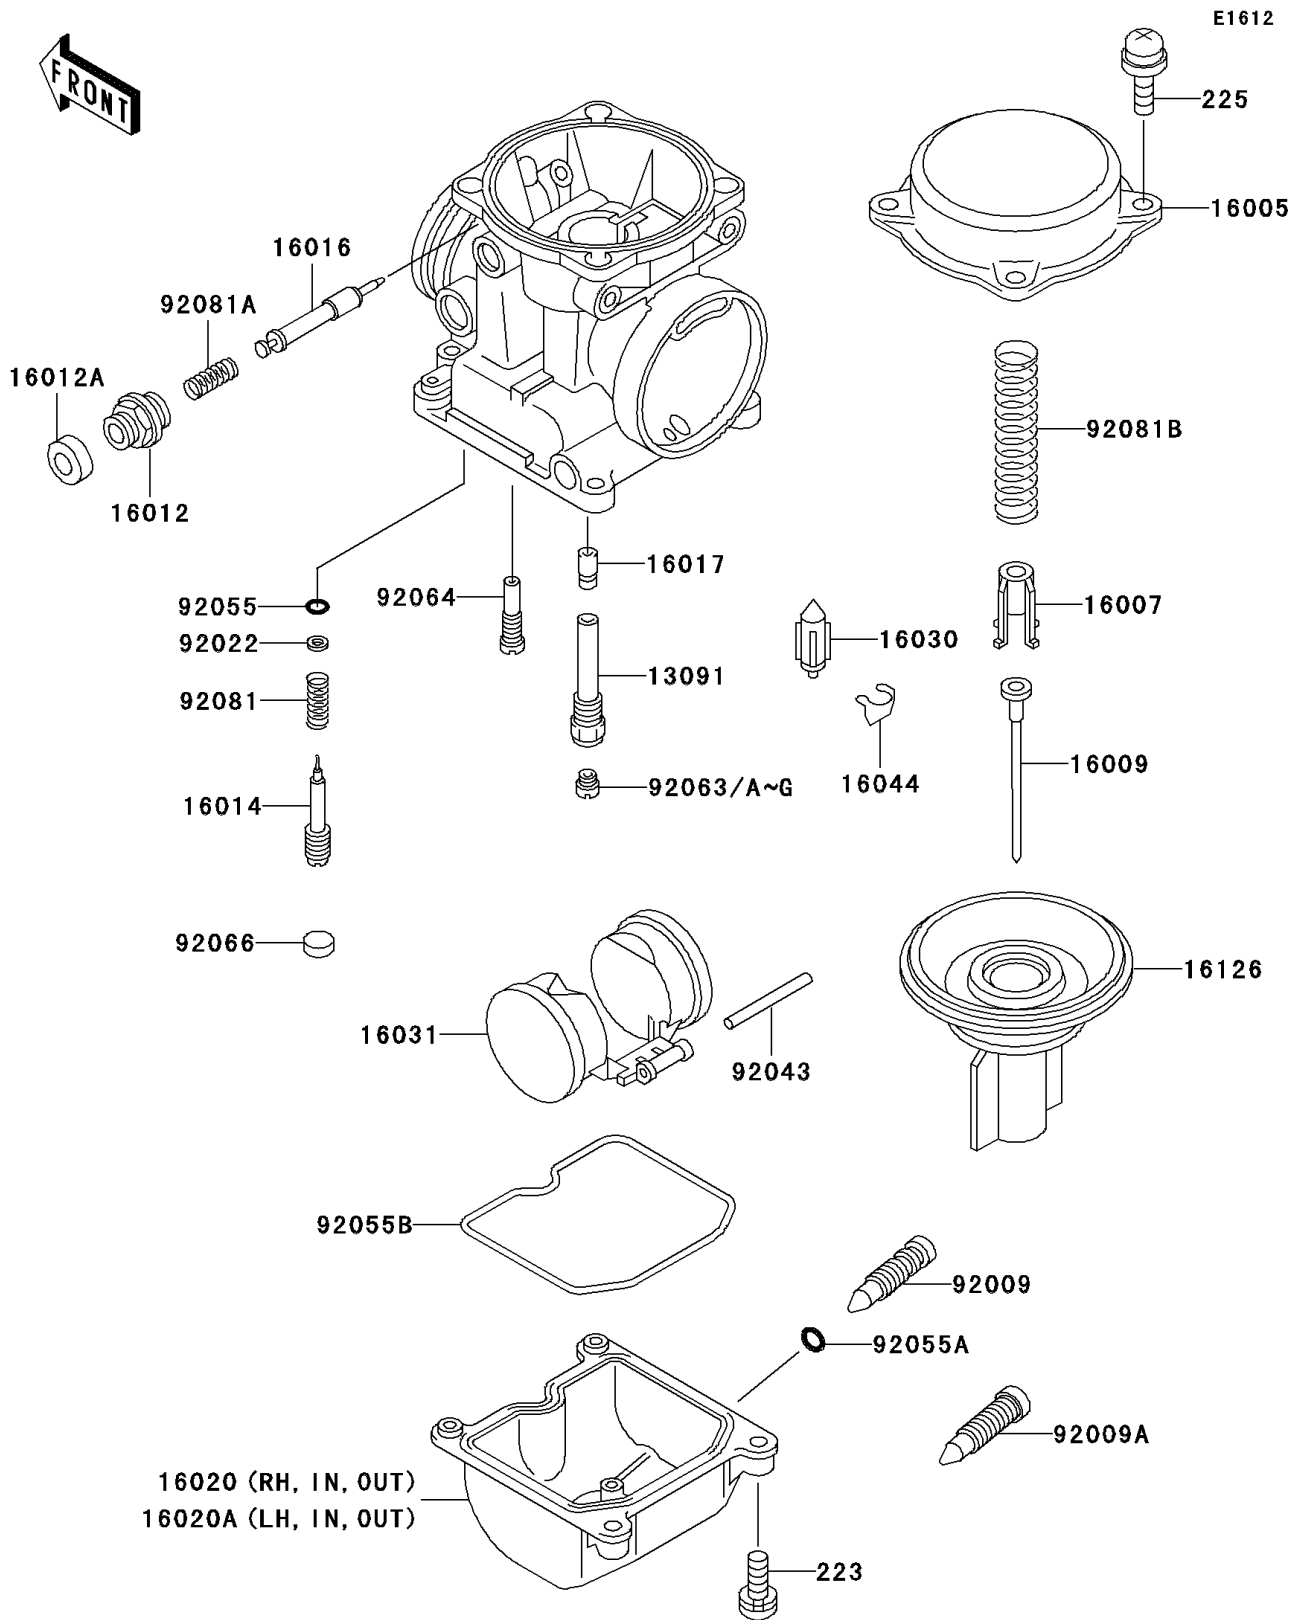

## 2002 Concours PARTS DIAGRAM

Carburetor Parts

### Carburetor Parts

ITEM NAME	PART NUMBER	QUANTITY
HOLDER,NEEDLE JET (Ref # 13091)	13091-1259	1
TOP-CHAMBER,MIXING (Ref # 16005)	16005-1056	1
SEAT-SPRING,THROTTLE VALVE (Ref # 16007)	16007-1120	1
NEEDLE-JET,N52M (Ref # 16009)	16009-1326	1
CAP-STARTER PLUNGER (Ref # 16012)	16012-1051	1
CAP-STARTER PLUNGER (Ref # 16012A)	16012-1052	1
SCREW-PILOT AIR (Ref # 16014)	16014-1054	1
PLUNGER,STARTER (Ref # 16016)	16016-1061	1
JET-NEEDLE (Ref # 16017)	16017-1316	1
CHAMBER-FLOAT,RH,SIDE (Ref # 16020)	16020-1054	1
CHAMBER-FLOAT,LH,SIDE (Ref # 16020A)	16020-1055	1
VALVE-FLOAT (Ref # 16030)	16030-1007	1
FLOAT (Ref # 16031)	16031-1056	1
CLAMP,FLOAT VALVE (Ref # 16044)	16044-007	1
VALVE,VACUUM (Ref # 16126)	16126-1160	1
SCREW,DRAIN,M6X1.0 (Ref # 92009)	92009-1487	1
SCREW,DRAIN,M6X0.75 (Ref # 92009A)	92009-1551	1
WASHER,PLAIN (Ref # 92022)	92022-1003	1
PIN,FLOAT (Ref # 92043)	92043-1207	1
RING-O,PILOT ADJUST (Ref # 92055)	92055-1002	1
RING-O (Ref # 92055A)	92055-1053	1
RING-O,FLOAT CHAMBER (Ref # 92055B)	92055-1222	1
JET-MAIN,#125 (Ref # 92063A)	92063-1069	1
JET-MAIN,#128 (Ref # 92063D)	92063-1074	1
SCREW-PAN-WS-CROS (Ref # 223)	223C0416	1
SCREW-PAN-WSP-CROS (Ref # 225)	225C0418	1
JET-PILOT,#35 (Ref # 92064)	92064-1101	1
PLUG,PILOT AIR SCREW,6.9X2 (Ref # 92066)	92066-1051	1
SPRING,PILOT ADJUST SCREW (Ref # 92081)	92081-1002	1

### Carburetor Parts

ITEM NAME	PART NUMBER	QUANTITY
SPRING,STARTER PLUNGER (Ref # 92081A)	92081-1761	1
SPRING,VACUUM VALVE (Ref # 92081B)	92081-1925	1
JET-MAIN,#135 (Ref # 92063)	92063-1014	1
JET-MAIN,#120 (Ref # 92063B)	92063-1072	1
JET-MAIN,#122 (Ref # 92063C)	92063-1073	1
JET-MAIN,#130 (Ref # 92063E)	92063-1075	2
JET-MAIN,#132 (Ref # 92063G)	92063-1076	1