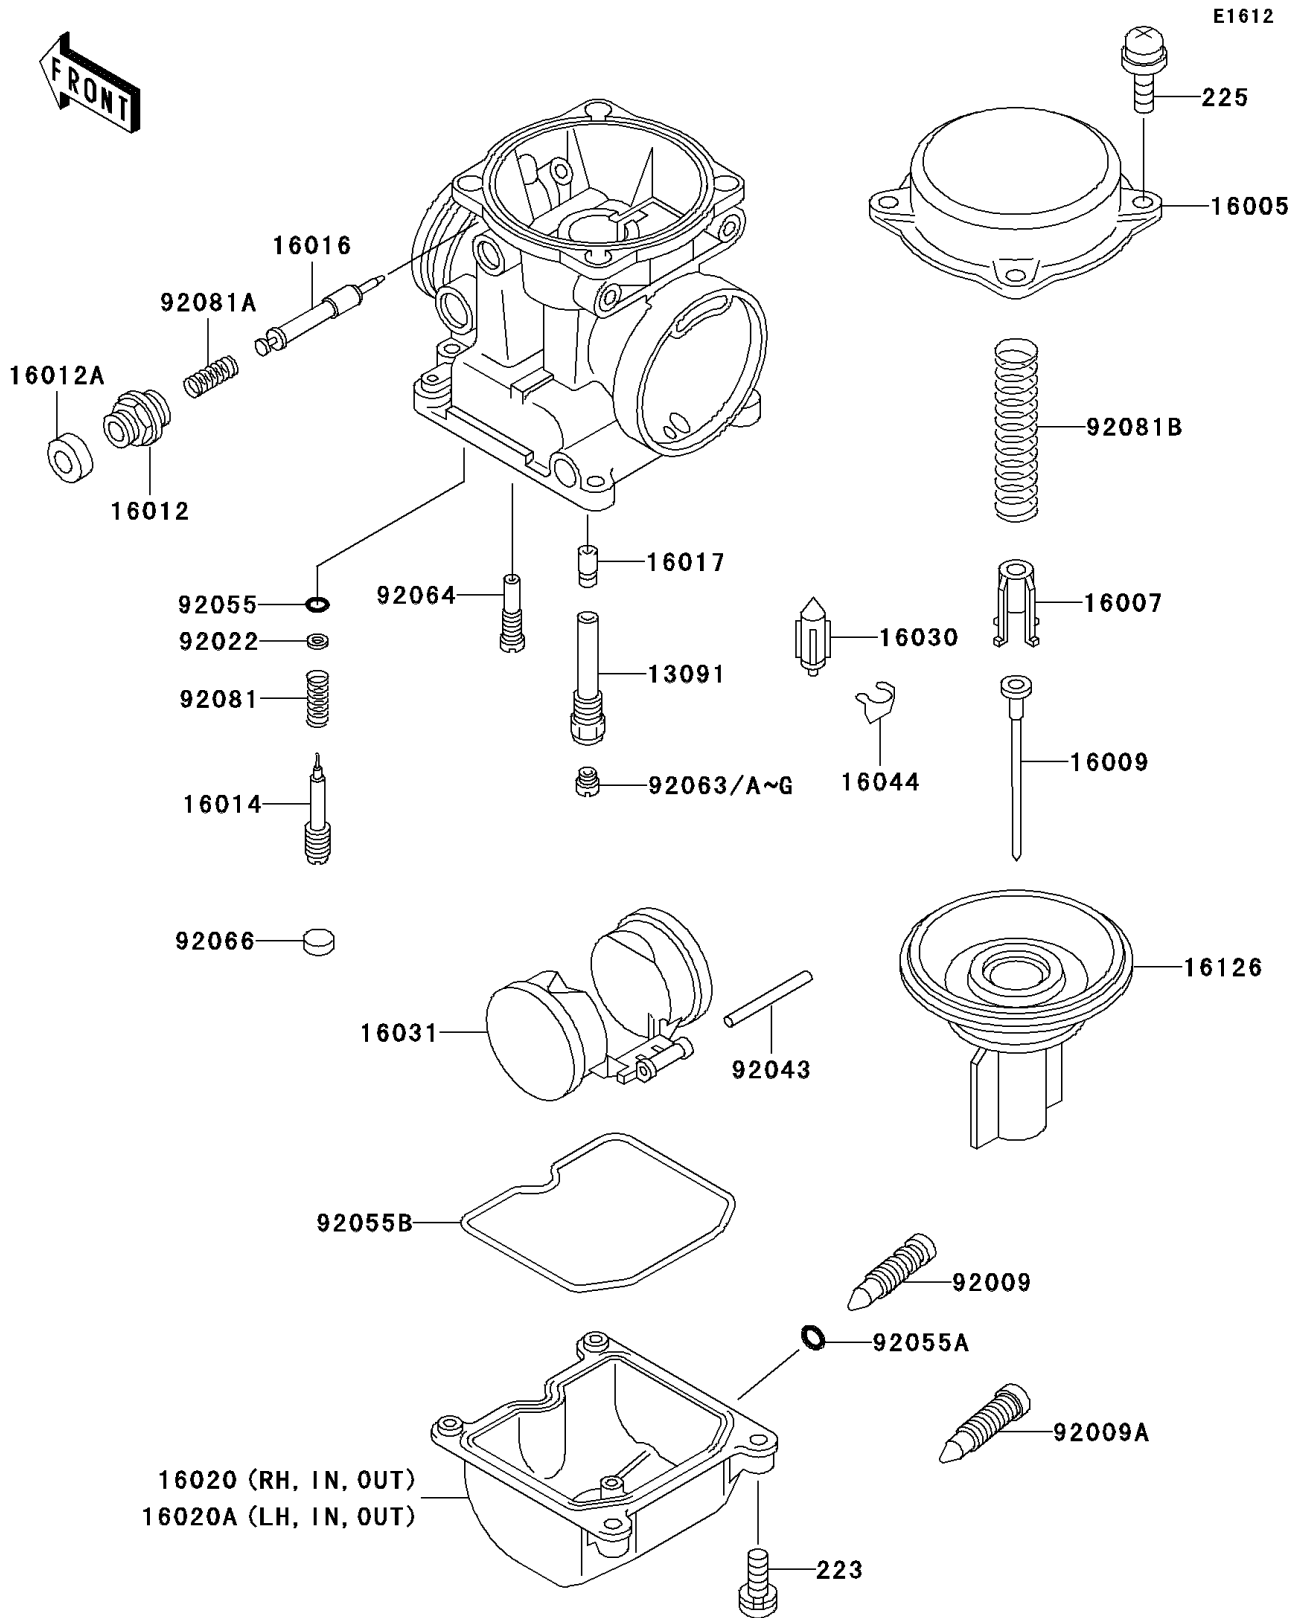

2001 Concours PARTS DIAGRAM

Carburetor Parts

2001 Concours PARTS LIST

Carburetor Parts

ITEM NAME	PART NUMBER	QUANTITY
HOLDER,NEEDLE JET (Ref # 13091)	13091-1259	4
TOP-CHAMBER,MIXING (Ref # 16005)	16005-1056	4
SEAT-SPRING,THROTTLE VALVE (Ref # 16007)	16007-1120	4
NEEDLE-JET,N52M (Ref # 16009)	16009-1326	4
CAP-STARTER PLUNGER (Ref # 16012)	16012-1051	4
CAP-STARTER PLUNGER (Ref # 16012A)	16012-1052	4
SCREW-PILOT AIR (Ref # 16014)	16014-1054	4
PLUNGER,STARTER (Ref # 16016)	16016-1061	4
JET-NEEDLE (Ref # 16017)	16017-1316	4
CHAMBER-FLOAT,RH,SIDE (Ref # 16020)	16020-1054	2
CHAMBER-FLOAT,LH,SIDE (Ref # 16020A)	16020-1055	2
VALVE-FLOAT (Ref # 16030)	16030-1007	4
FLOAT (Ref # 16031)	16031-1056	4
CLAMP,FLOAT VALVE (Ref # 16044)	16044-007	4
VALVE,VACUUM (Ref # 16126)	16126-1160	4
SCREW,DRAIN,M6X1.0 (Ref # 92009)	92009-1487	4
SCREW,DRAIN,M6X0.75 (Ref # 92009A)	92009-1551	4
WASHER,PLAIN (Ref # 92022)	92022-1003	4
PIN,FLOAT (Ref # 92043)	92043-1207	4
RING-O,PILOT ADJUST (Ref # 92055)	92055-1002	4
RING-O (Ref # 92055A)	92055-1053	4
RING-O,FLOAT CHAMBER (Ref # 92055B)	92055-1222	4
JET-MAIN,#125 (Ref # 92063A)	92063-1069	4
JET-MAIN,#128 (Ref # 92063D)	92063-1074	4
SCREW-PAN-WS-CROS (Ref # 223)	223C0416	16
SCREW-PAN-WSP-CROS (Ref # 225)	225C0418	15
JET-PILOT,#35 (Ref # 92064)	92064-1101	4
PLUG,PILOT AIR SCREW,6.9X2 (Ref # 92066)	92066-1051	4
SPRING,PILOT ADJUST SCREW (Ref # 92081)	92081-1002	4

2001 Concours PARTS LIST

Carburetor Parts

ITEM NAME	PART NUMBER	QUANTITY
SPRING,STARTER PLUNGER (Ref # 92081A)	92081-1761	4
SPRING,VACUUM VALVE (Ref # 92081B)	92081-1925	4
JET-MAIN,#135 (Ref # 92063)	92063-1014	4
JET-MAIN,#120 (Ref # 92063B)	92063-1072	4
JET-MAIN,#122 (Ref # 92063C)	92063-1073	4
JET-MAIN,#130 (Ref # 92063E)	92063-1075	4
JET-MAIN,#130 (Ref # 92063F)	92063-1075	4
JET-MAIN,#132 (Ref # 92063G)	92063-1076	4