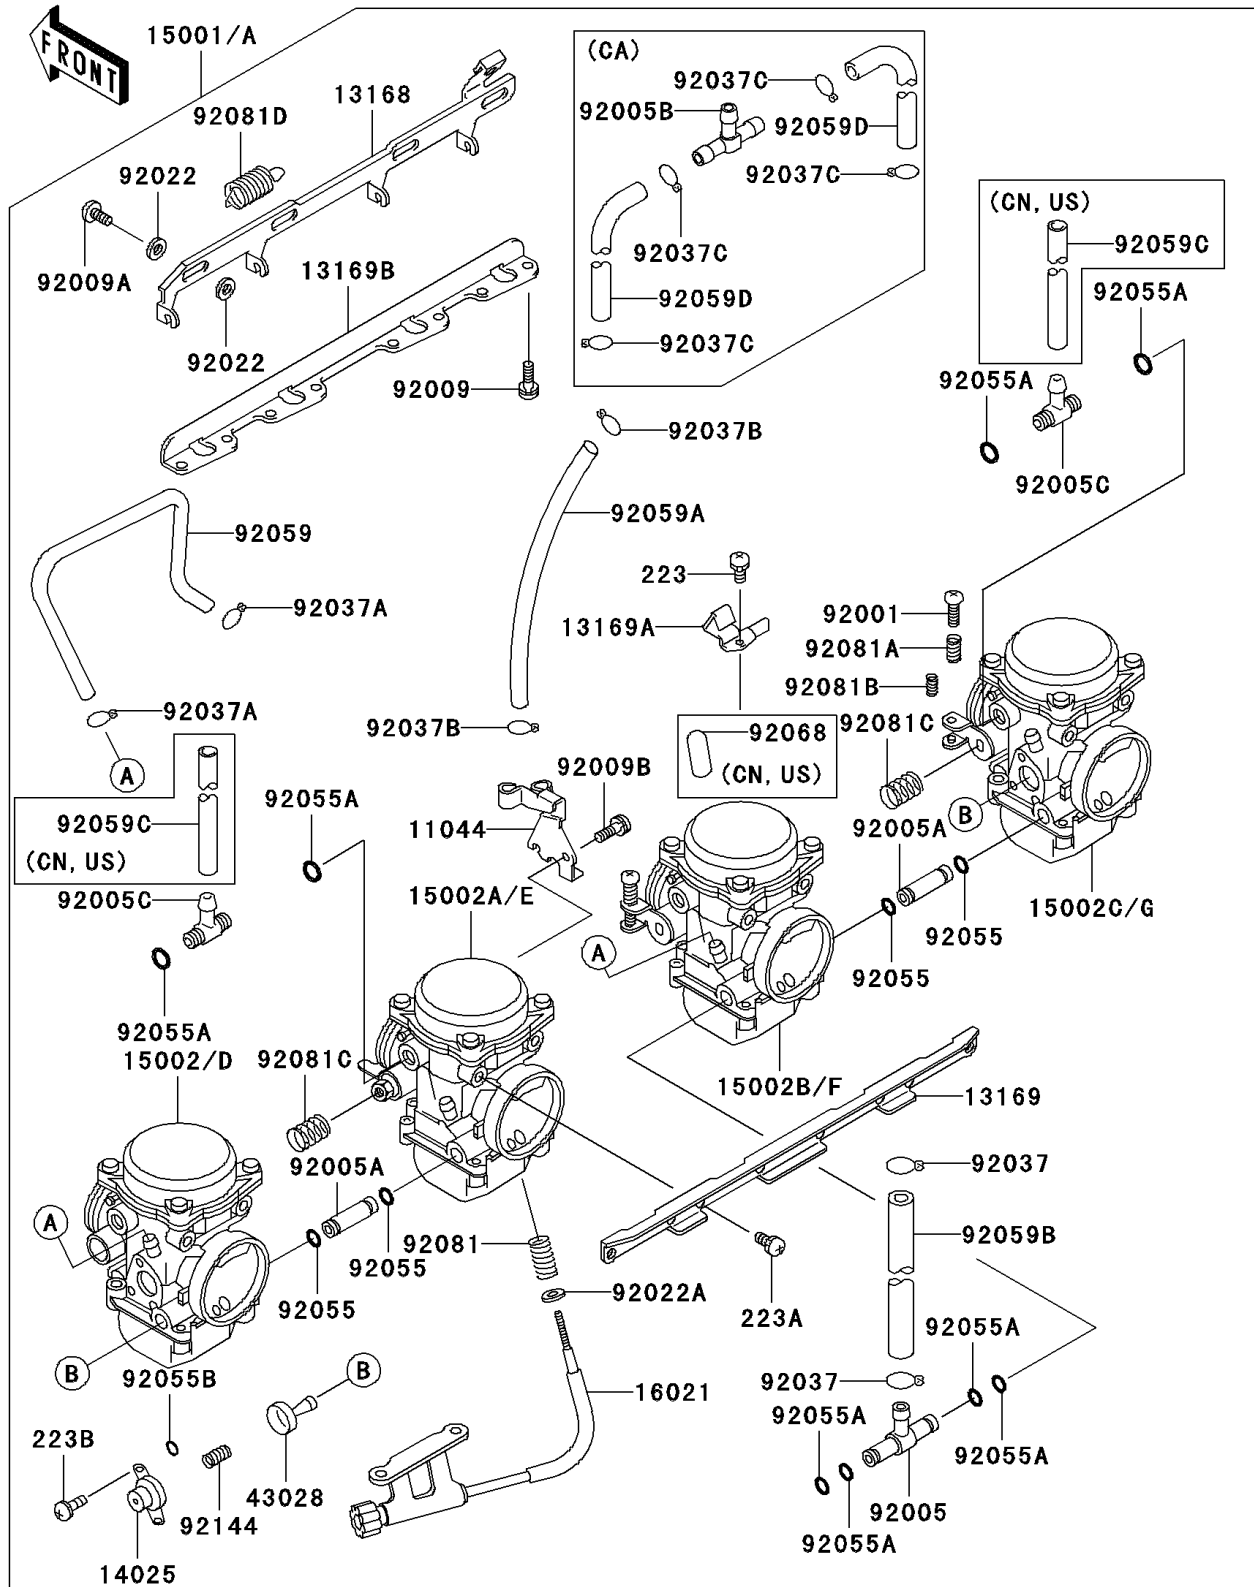

## 2002 Concours PARTS LIST

Carburetor

ITEM NAME	PART NUMBER	QUANTITY
BRACKET,THROTTLE CABLE (Ref # 11044)	11044-1546	1
LEVER,STARTER (Ref # 13168)	13168-1245	1
PLATE,CARBURETOR STAY,UPP (Ref # 13169)	13169-1869	1
PLATE,STARTER CABLE (Ref # 13169A)	13169-1871	1
PLATE,CARBURETOR STAY,LWR,6MM (Ref # 13169B)	13169-1873	1
COVER,AIR CUT VALVE (Ref # 14025)	14025-1903	1
SCREW-THROTTLE STOP (Ref # 16021)	16021-1101	1
DIAPHRAGM,5.9MM,AIR CUT VALVE (Ref # 43028)	43028-1053	1
BOLT,THROTTLE ADJUST (Ref # 92001)	92001-1998	1
SCREW-PAN-WS-CROS (Ref # 223)	223C0420	1
SCREW-PAN-WS-CROS (Ref # 223A)	223C0510	1
FITTING,FUEL,T-TYPE (Ref # 92005)	92005-1108	1
FITTING,FUEL,I-TYPE (Ref # 92005A)	92005-1109	1
FITTING,T-TYPE (Ref # 92005C)	92005-1125	1
SCREW,6X16 (Ref # 92009)	92009-1129	1
SCREW (Ref # 92009A)	92009-1262	1
SCREW,5X10 (Ref # 92009B)	92009-1365	1
WASHER,6.1X11X0.8,POLYACETAL (Ref # 92022)	92022-1199	1
WASHER,PLAIN,STOP SPRING (Ref # 92022A)	92022-1480	1
CLAMP,FUEL TUBE (Ref # 92037)	92037-1075	1
CLAMP,TUBE (Ref # 92037A)	92037-1142	1
CLAMP,TUBE (Ref # 92037B)	92037-1477	1
RING-O (Ref # 92055)	92055-1004	1
RING-O (Ref # 92055A)	92055-1223	1
RING-O (Ref # 92055B)	92055-1245	1
TUBE,3.5X6.5X180 (Ref # 92059)	92059-1140	1
TUBE,5X9X200 (Ref # 92059A)	92059-1173	1
TUBE,7.3X12.5X260 (Ref # 92059B)	92059-1492	1
SPRING,THROTTLE STOP SCREW (Ref # 92081)	92081-1617	1