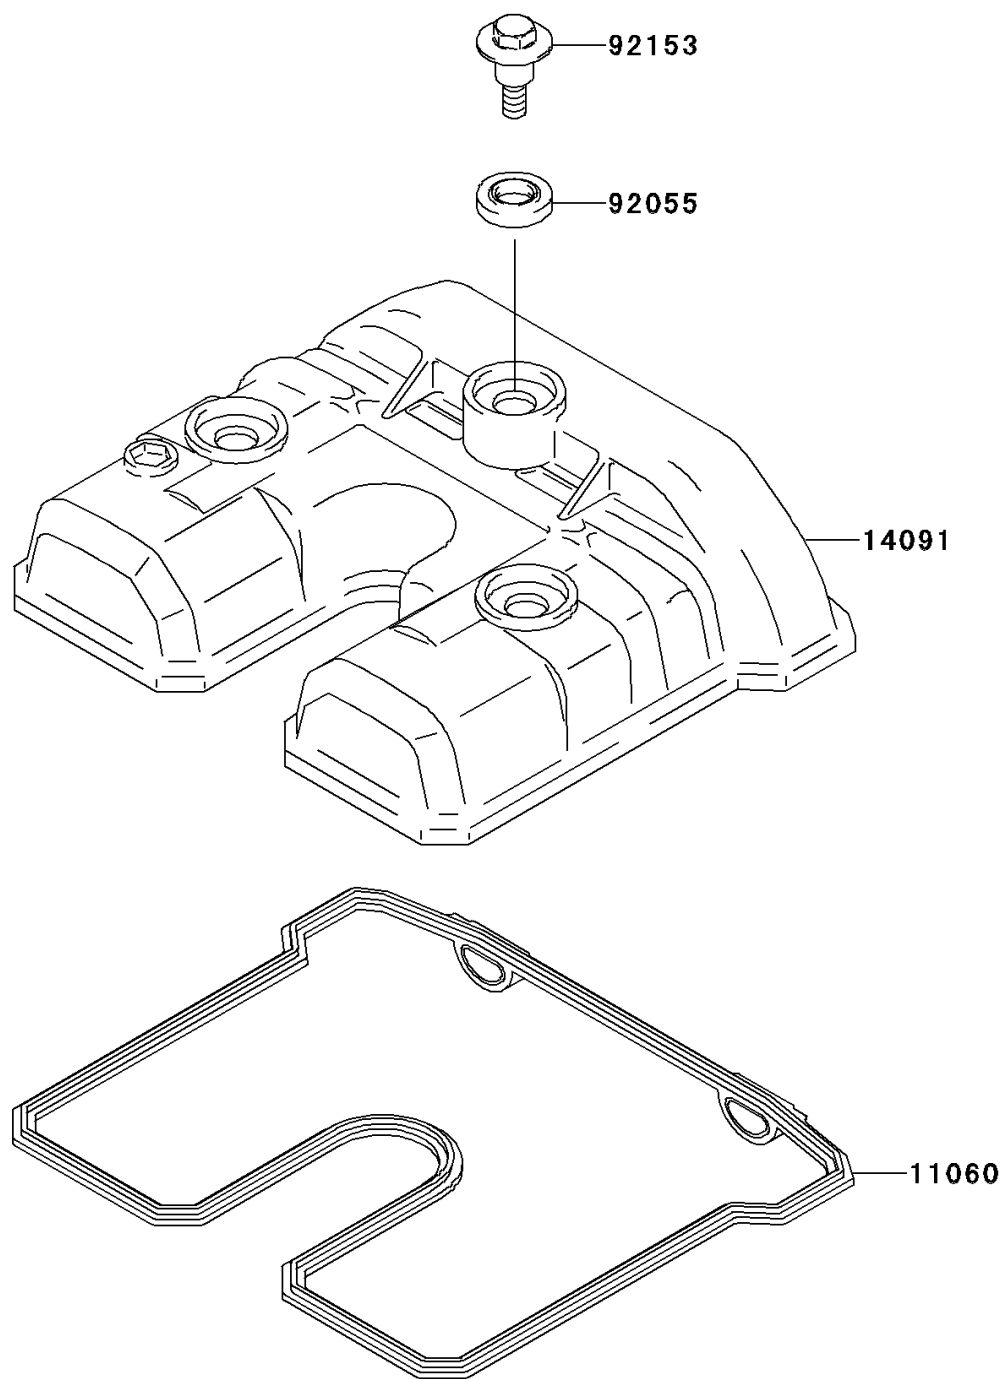

## 2013 KLX®250S PARTS DIAGRAM

Cylinder Head Cover

E1112

## 2013 KLX®250S PARTS LIST

### Cylinder Head Cover

| ITEM NAME                            | PART NUMBER | QUANTITY |
|--------------------------------------|-------------|----------|
| GASKET,HEAD COVER (Ref # 11060)      | 11060-1318  | 1        |
| COVER,HEAD (Ref # 14091)             | 14091-1748  | 1        |
| RING-O,HEAD COVER BOLT (Ref # 92055) | 92055-0195  | 1        |
| BOLT,FLANGED,6X22.5 (Ref # 92153)    | 92153-1343  | 1        |