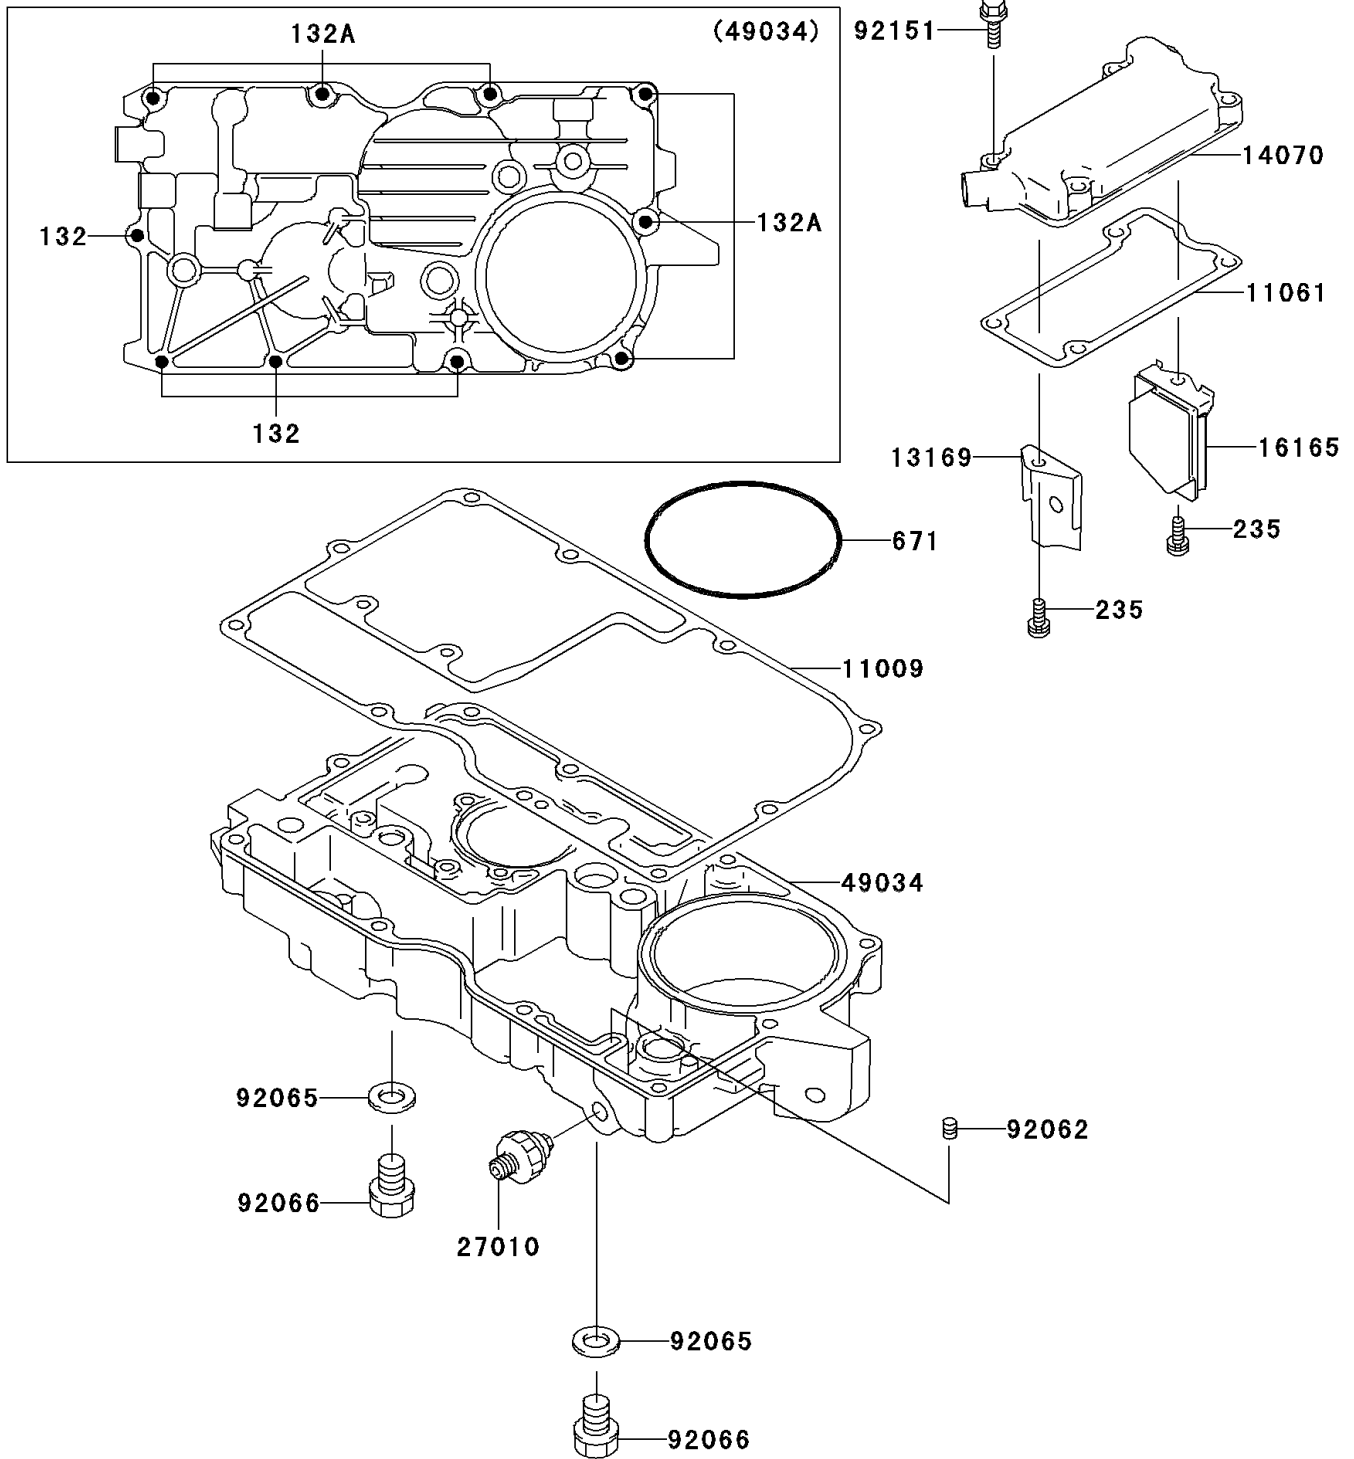

2002 Concours PARTS DIAGRAM

Breather Cover/Oil Pan

E1432

2002 Concours PARTS LIST

Breather Cover/Oil Pan

ITEM NAME	PART NUMBER	QUANTITY
BOLT-FLANGED-SMALL (Ref # 132)	132J0625	1
BOLT-FLANGED-SMALL,6X40 (Ref # 132A)	132J0640	1
SCREW-PAN-WP-CROS (Ref # 235)	235B0610	1
O RING,90MM (Ref # 671)	671B2590	1
GASKET,OIL PAN (Ref # 11009)	11009-1981	1
GASKET,BREATHER BODY (Ref # 11061)	11061-1102	1
PLATE,BREATHER (Ref # 13169)	13169-1967	1
BODY-BREATHER (Ref # 14070)	14070-1086	1
SEPARATOR,OIL (Ref # 16165)	16165-1053	1
SWITCH,OIL PRESSURE (Ref # 27010)	27010-1313	1
PAN-OIL (Ref # 49034)	49034-1065	1
NOZZLE,6X8,YELLOW (Ref # 92062)	92062-1080	1
GASKET,12X22X2,DRAIN PLUG (Ref # 92065)	92065-097	1
PLUG,OIL DRAIN,12X15 (Ref # 92066)	92066-1174	1
BOLT,6X25 (Ref # 92151)	92151-1546	1