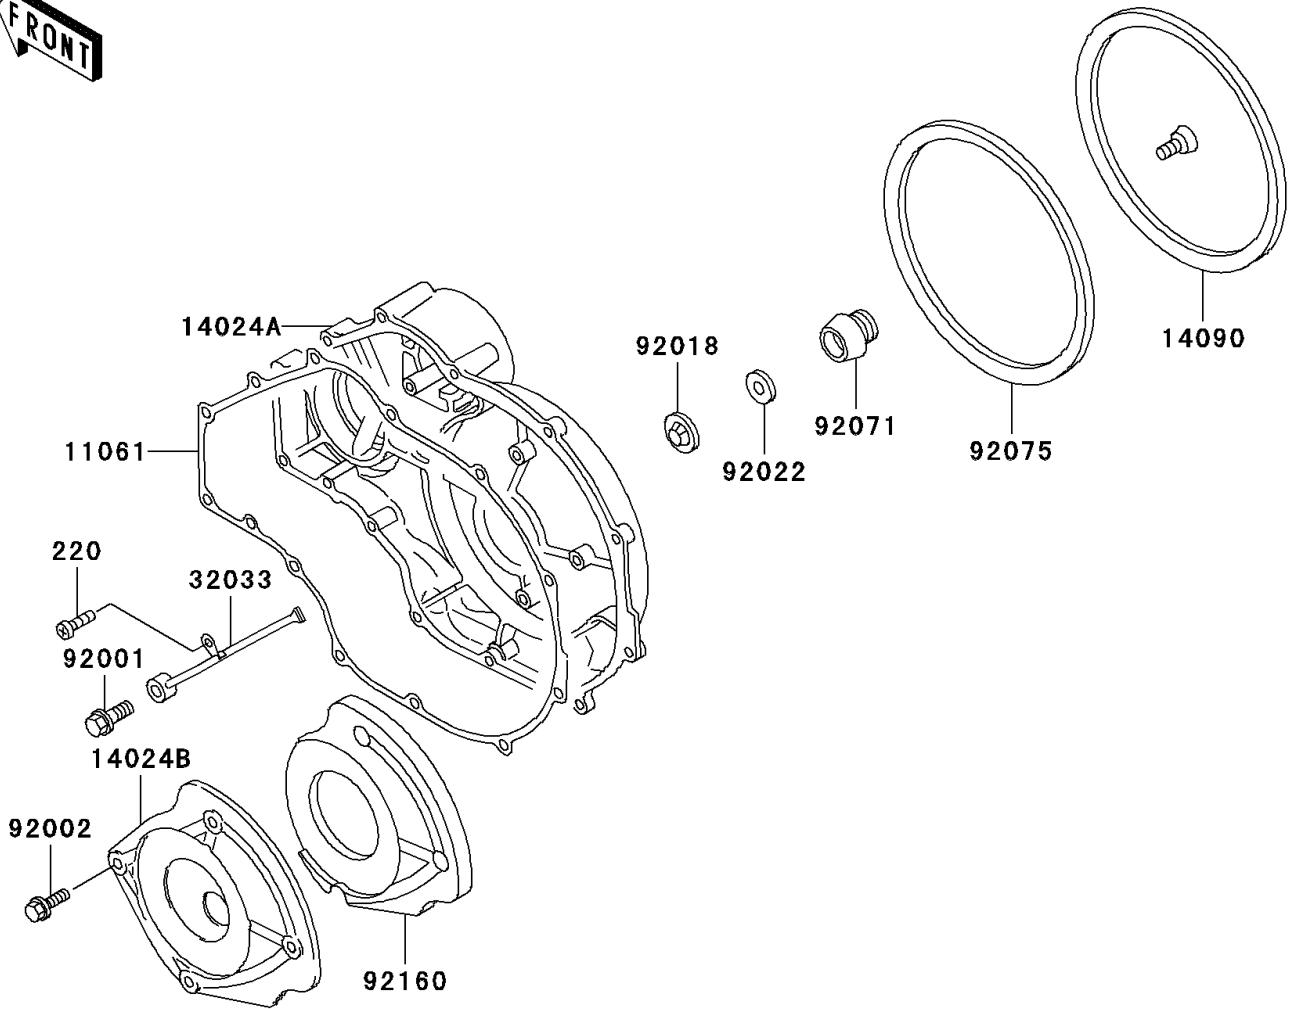

2002 Concours PARTS DIAGRAM

Engine Cover(s)

E1431

2002 Concours PARTS LIST

Engine Cover(s)

ITEM NAME	PART NUMBER	QUANTITY
BOLT-FLANGED-SMALL (Ref # 132)	132J0620	1
BOLT-FLANGED-SMALL,6X40 (Ref # 132A)	132J0640	1
SCREW-PAN-CROS (Ref # 220)	220B0510	1
GASKET,CLUTCH COVER (Ref # 11061)	11061-1154	1
GASKET,PULSING COVER (Ref # 11061A)	11061-1155	1
COVER,LH (Ref # 14024)	14024-1066	1
COVER,CLUTCH (Ref # 14024A)	14024-1067	1
COVER,SOUND ARRESTER (Ref # 14024B)	14024-1925	1
COVER,CLUTCH COVER (Ref # 14090)	14090-1409	1
PIPE,CLUTCH COVER (Ref # 32033)	32033-1204	1
BOLT,BANJO,8X20 (Ref # 92001)	92001-1855	1
BOLT,6X10 (Ref # 92002)	92002-1541	1
NUT,SPEED,5MM (Ref # 92018)	92018-004	1
WASHER,5.5X20X1.2 (Ref # 92022)	92022-104	1
RING-O (Ref # 92055)	92055-1146	1
PLUG (Ref # 92066)	92066-1397	1
GROMMET,CLUTCH COVER (Ref # 92071)	92071-1108	1
DAMPER,CLUTCH COVER (Ref # 92075)	92075-1594	1
BOLT,6X25 (Ref # 92150)	92150-1779	1
BOLT,6X55 (Ref # 92151)	92151-1341	1
DAMPER,SOUND ARRESTER (Ref # 92160)	92160-1209	1