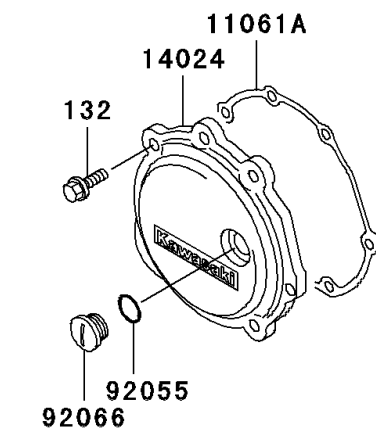

2002 Concours PARTS DIAGRAM

Engine Cover(s)

E1431

2002 Concours PARTS LIST

Engine Cover(s)

ITEM NAME	PART NUMBER	QUANTITY
BOLT-FLANGED-SMALL (Ref # 132)	132J0620	1
BOLT-FLANGED-SMALL,6X40 (Ref # 132A)	132J0640	1
SCREW-PAN-CROS (Ref # 220)	220B0510	1
GASKET,CLUTCH COVER (Ref # 11061)	11061-1154	1
GASKET,PULSING COVER (Ref # 11061A)	11061-1155	1
COVER,LH (Ref # 14024)	14024-1066	1
COVER,CLUTCH (Ref # 14024A)	14024-1067	1
COVER,SOUND ARRESTER (Ref # 14024B)	14024-1925	1
COVER,CLUTCH COVER (Ref # 14090)	14090-1409	1
PIPE,CLUTCH COVER (Ref # 32033)	32033-1204	1
BOLT,BANJO,8X20 (Ref # 92001)	92001-1855	1
BOLT,6X10 (Ref # 92002)	92002-1541	1
NUT,SPEED,5MM (Ref # 92018)	92018-004	1
WASHER,5.5X20X1.2 (Ref # 92022)	92022-104	1
RING-O (Ref # 92055)	92055-1146	1
PLUG (Ref # 92066)	92066-1397	1
GROMMET,CLUTCH COVER (Ref # 92071)	92071-1108	1
DAMPER,CLUTCH COVER (Ref # 92075)	92075-1594	1
BOLT,6X25 (Ref # 92150)	92150-1779	1
BOLT,6X55 (Ref # 92151)	92151-1341	1
DAMPER,SOUND ARRESTER (Ref # 92160)	92160-1209	1