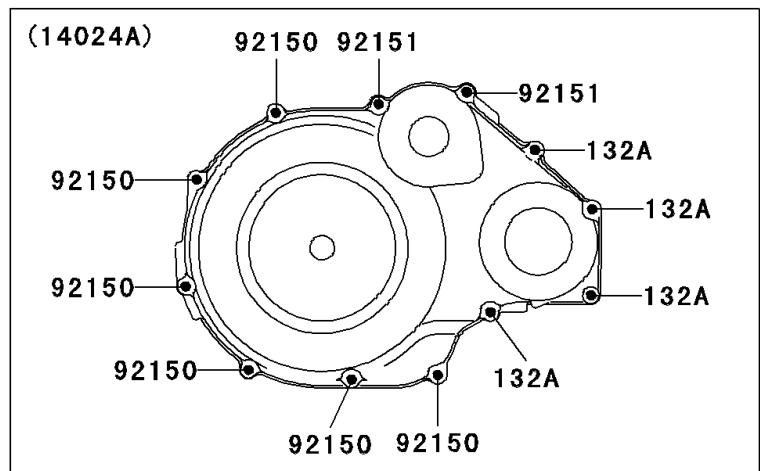

2002 Concours PARTS DIAGRAM

Engine Cover(s)

E1431

2002 Concours PARTS LIST

Engine Cover(s)

ITEM NAME	PART NUMBER	QUANTITY
BOLT-FLANGED-SMALL (Ref # 132)	132J0620	1
BOLT-FLANGED-SMALL,6X40 (Ref # 132A)	132J0640	1
SCREW-PAN-CROS (Ref # 220)	220B0510	1
GASKET,CLUTCH COVER (Ref # 11061)	11061-1154	1
GASKET,PULSING COVER (Ref # 11061A)	11061-1155	1
COVER,LH (Ref # 14024)	14024-1066	1
COVER,CLUTCH (Ref # 14024A)	14024-1067	1
COVER,SOUND ARRESTER (Ref # 14024B)	14024-1925	1
COVER,CLUTCH COVER (Ref # 14090)	14090-1409	1
PIPE,CLUTCH COVER (Ref # 32033)	32033-1204	1
BOLT,BANJO,8X20 (Ref # 92001)	92001-1855	1
BOLT,6X10 (Ref # 92002)	92002-1541	1
NUT,SPEED,5MM (Ref # 92018)	92018-004	1
WASHER,5.5X20X1.2 (Ref # 92022)	92022-104	1
RING-O (Ref # 92055)	92055-1146	1
PLUG (Ref # 92066)	92066-1397	1
GROMMET,CLUTCH COVER (Ref # 92071)	92071-1108	1
DAMPER,CLUTCH COVER (Ref # 92075)	92075-1594	1
BOLT,6X25 (Ref # 92150)	92150-1779	1
BOLT,6X55 (Ref # 92151)	92151-1341	1
DAMPER,SOUND ARRESTER (Ref # 92160)	92160-1209	1