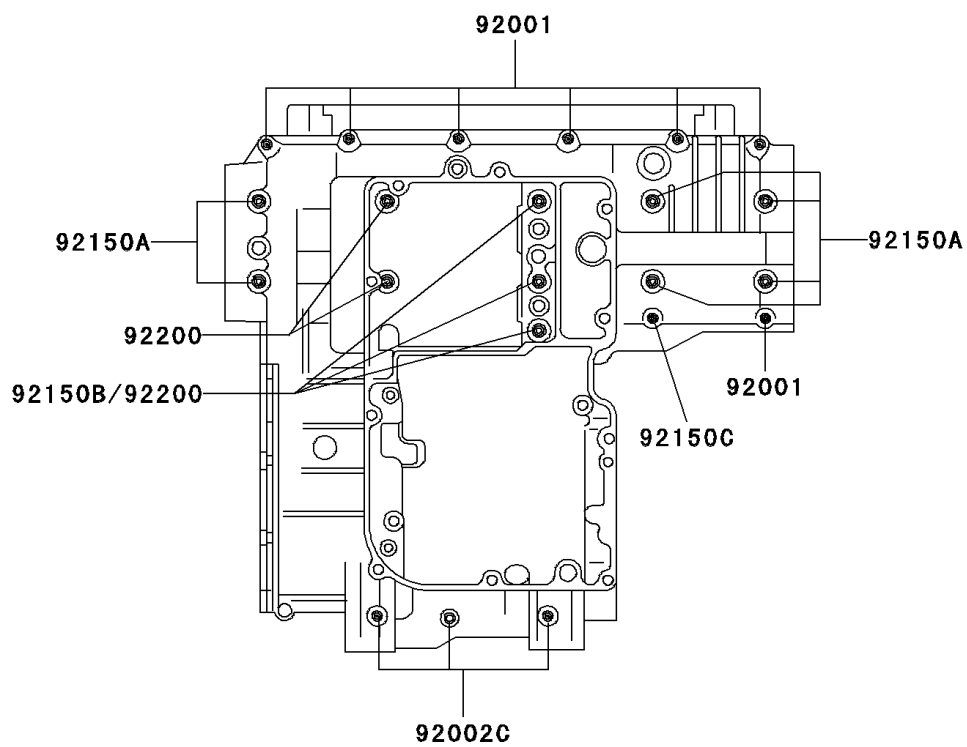

2002 Concours PARTS DIAGRAM

Crankcase Bolt Pattern

E1412

Upper Case

Lower Case

2002 Concours PARTS LIST

Crankcase Bolt Pattern

ITEM NAME	PART NUMBER	QUANTITY
BOLT,6X38 (Ref # 92001)	92001-1899	1
BOLT,6X55 (Ref # 92002)	92002-1054	1
BOLT,6X85 (Ref # 92002A)	92002-1306	1
BOLT,8X63 (Ref # 92002B)	92002-1308	1
BOLT,6X120 (Ref # 92002C)	92002-1654	1
BOLT,6X115 (Ref # 92150)	92150-1140	1
BOLT,9X90 (Ref # 92150A)	92150-1364	1
BOLT,9X140 (Ref # 92150B)	92150-1365	1
BOLT,7X38 (Ref # 92150C)	92150-1367	1
WASHER,9.5X18X1.2 (Ref # 92200)	92200-1037	1
WASHER,8.5X16X1.2 (Ref # 92200A)	92200-1063	1