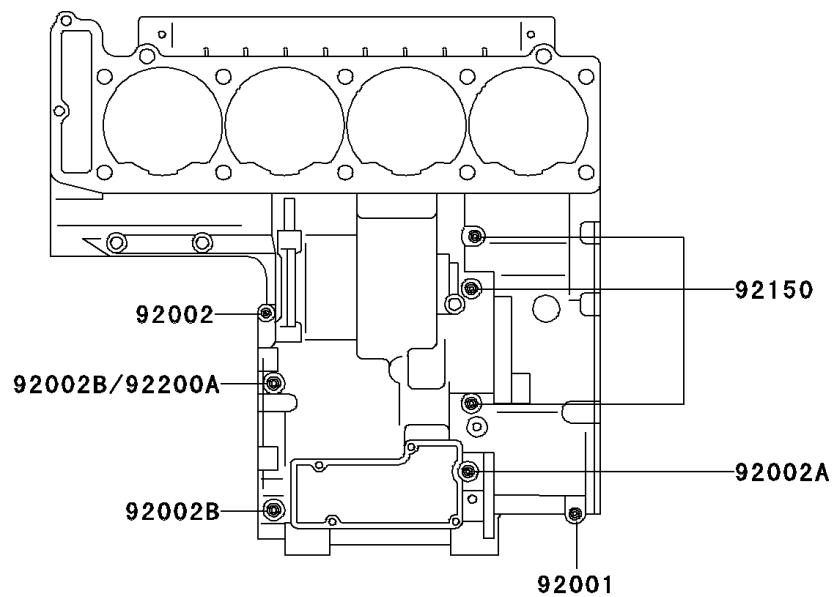

2002 Concours PARTS DIAGRAM

Crankcase Bolt Pattern

E1412

Upper Case

Lower Case

2002 Concours PARTS LIST

Crankcase Bolt Pattern

ITEM NAME	PART NUMBER	QUANTITY
BOLT,6X38 (Ref # 92001)	92001-1899	1
BOLT,6X55 (Ref # 92002)	92002-1054	1
BOLT,6X85 (Ref # 92002A)	92002-1306	1
BOLT,8X63 (Ref # 92002B)	92002-1308	1
BOLT,6X120 (Ref # 92002C)	92002-1654	1
BOLT,6X115 (Ref # 92150)	92150-1140	1
BOLT,9X90 (Ref # 92150A)	92150-1364	1
BOLT,9X140 (Ref # 92150B)	92150-1365	1
BOLT,7X38 (Ref # 92150C)	92150-1367	1
WASHER,9.5X18X1.2 (Ref # 92200)	92200-1037	1
WASHER,8.5X16X1.2 (Ref # 92200A)	92200-1063	1