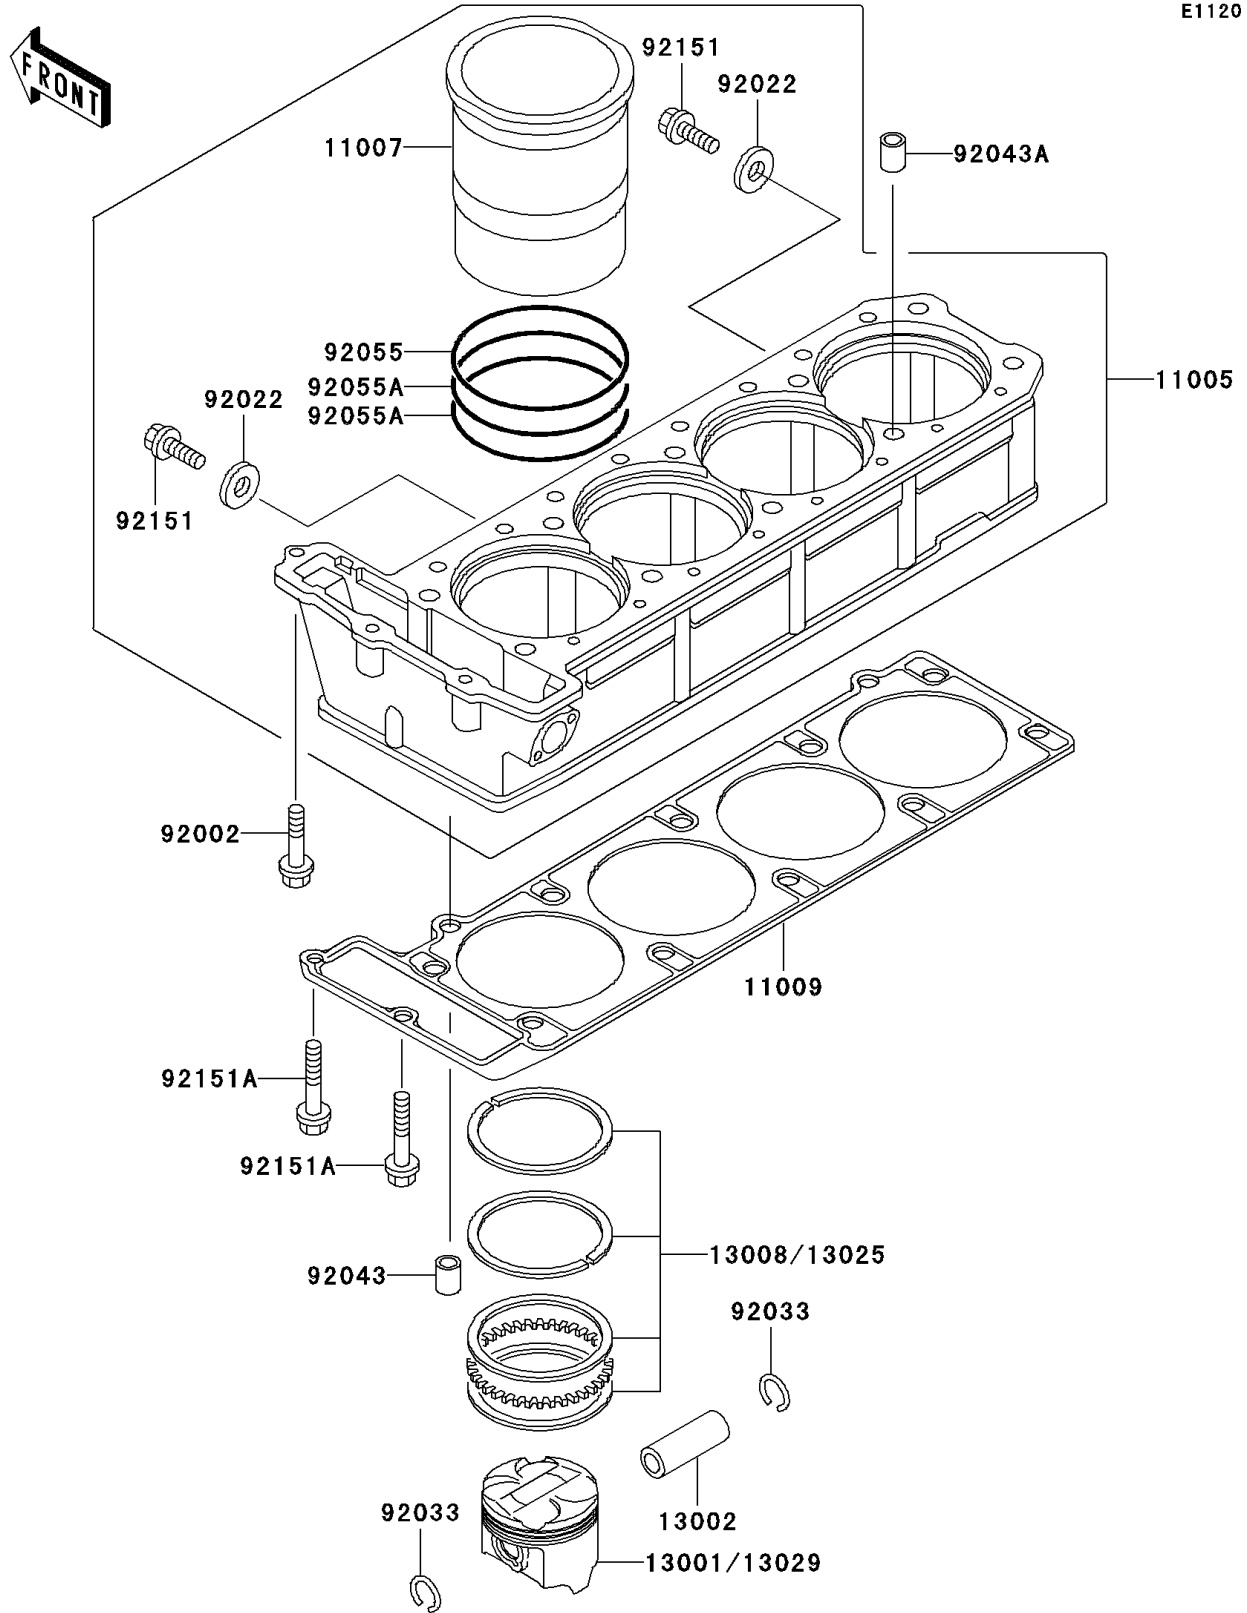

2002 Concours PARTS DIAGRAM

Cylinder/Piston(s)

2002 Concours PARTS LIST

Cylinder/Piston(s)

ITEM NAME	PART NUMBER	QUANTITY
CYLINDER-ENGINE (Ref # 11005)	11005-1430	1
LINER-CYLINDER (Ref # 11007)	11007-1076	1
GASKET,CYLINDER BASE (Ref # 11009)	11009-1847	1
PISTON-ENGINE,STD (Ref # 13001)	13001-1197	1
PIN-PISTON (Ref # 13002)	13002-1058	1
RING-SET-PISTON,STD (Ref # 13008)	13008-1066	1
RING-SET-PISTON L,O/S 0.50 (Ref # 13025)	13025-1065	1
PISTON-ENGINE L,O/S 0.50 (Ref # 13029)	13029-1132	1
BOLT,6X30 (Ref # 92002)	92002-1138	1
WASHER,6.2X11X1 (Ref # 92022)	92022-304	1
RING-SNAP,20.5X1.2 (Ref # 92033)	92033-1099	1
PIN,8.2X10X14 (Ref # 92043)	92043-1264	1
PIN,11.5X14X14 (Ref # 92043A)	92043-1279	1
RING-O,78MM (Ref # 92055)	92055-1229	1
RING-O (Ref # 92055A)	92055-1247	1
BOLT,6X10 (Ref # 92151)	92151-1344	1
BOLT,6X38 (Ref # 92151A)	92151-1904	1