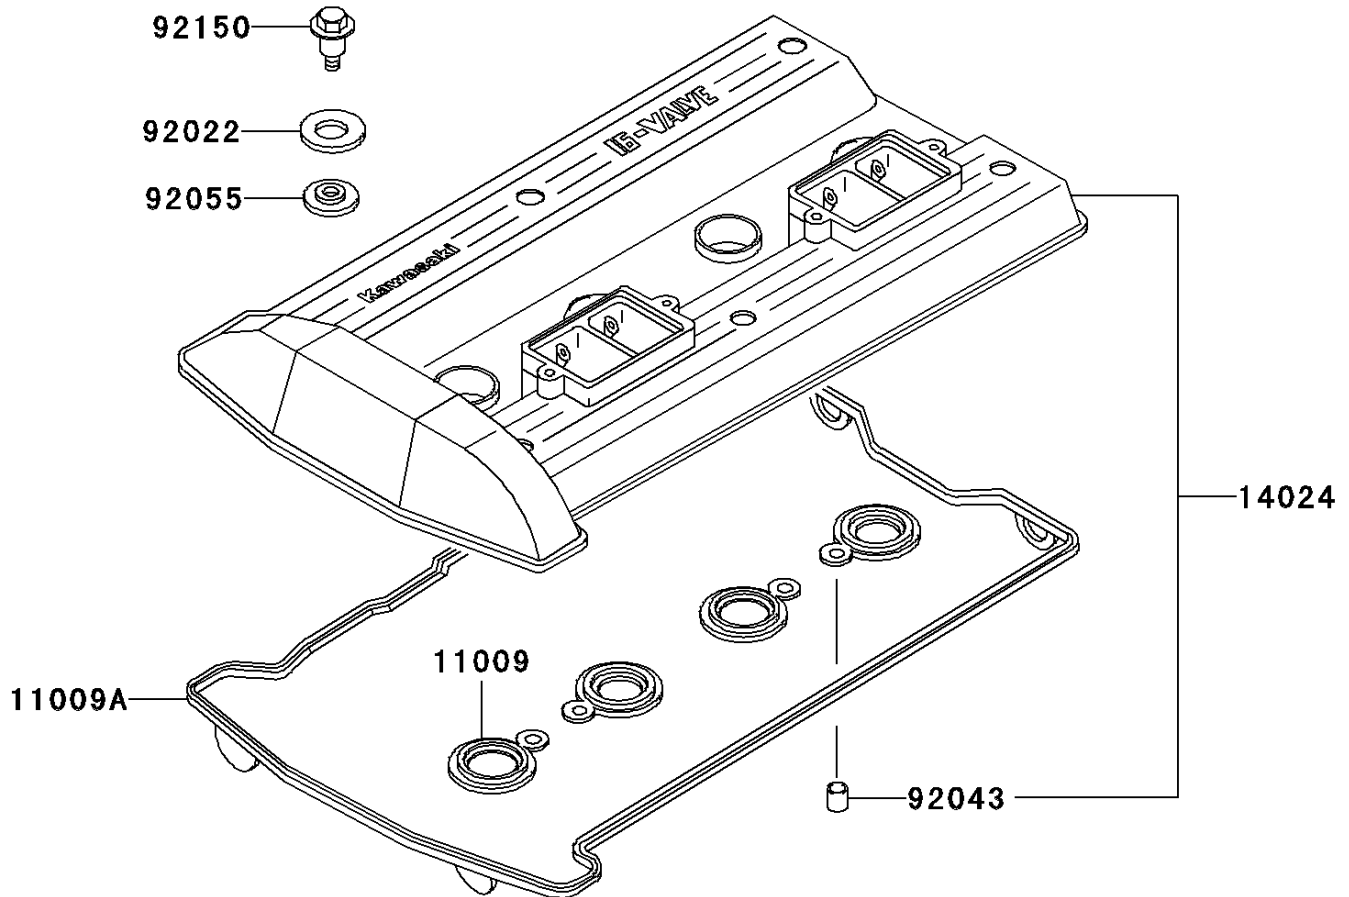

2002 Concours PARTS DIAGRAM

Cylinder Head Cover

E1112

2002 Concours PARTS LIST

Cylinder Head Cover

ITEM NAME	PART NUMBER	QUANTITY
GASKET (Ref # 11009)	11009-1377	1
GASKET,CYLINDER HEAD COVER (Ref # 11009A)	11009-1378	1
CAP,REED VALVE (Ref # 11012)	11012-1481	1
VALVE-ASSY-REED (Ref # 12021)	12021-1119	1
COVER,CYLINDER HEAD (Ref # 14024)	14024-1138	1
BOLT,6X22 (Ref # 92002)	92002-1068	1
FITTING,REED VALVE (Ref # 92005)	92005-1006	1
WASHER,HEAD COVER BOLT (Ref # 92022)	92022-1487	1
PIN,DOWEL,8X10 (Ref # 92043)	92043-1302	1
RING-O,HEAD COVER BOLT (Ref # 92055)	92055-1225	1
BOLT,HEAD COVER (Ref # 92150)	92150-1447	1