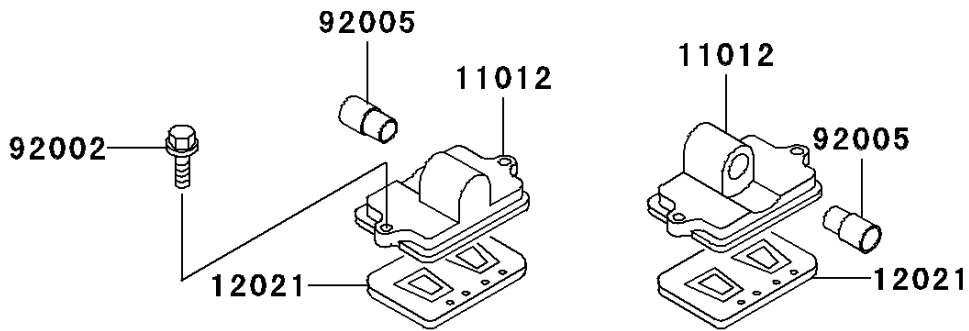

2002 Concours PARTS DIAGRAM

Cylinder Head Cover

E1112

2002 Concours PARTS LIST

Cylinder Head Cover

ITEM NAME	PART NUMBER	QUANTITY
GASKET (Ref # 11009)	11009-1377	1
GASKET,CYLINDER HEAD COVER (Ref # 11009A)	11009-1378	1
CAP,REED VALVE (Ref # 11012)	11012-1481	1
VALVE-ASSY-REED (Ref # 12021)	12021-1119	1
COVER,CYLINDER HEAD (Ref # 14024)	14024-1138	1
BOLT,6X22 (Ref # 92002)	92002-1068	1
FITTING,REED VALVE (Ref # 92005)	92005-1006	1
WASHER,HEAD COVER BOLT (Ref # 92022)	92022-1487	1
PIN,DOWEL,8X10 (Ref # 92043)	92043-1302	1
RING-O,HEAD COVER BOLT (Ref # 92055)	92055-1225	1
BOLT,HEAD COVER (Ref # 92150)	92150-1447	1