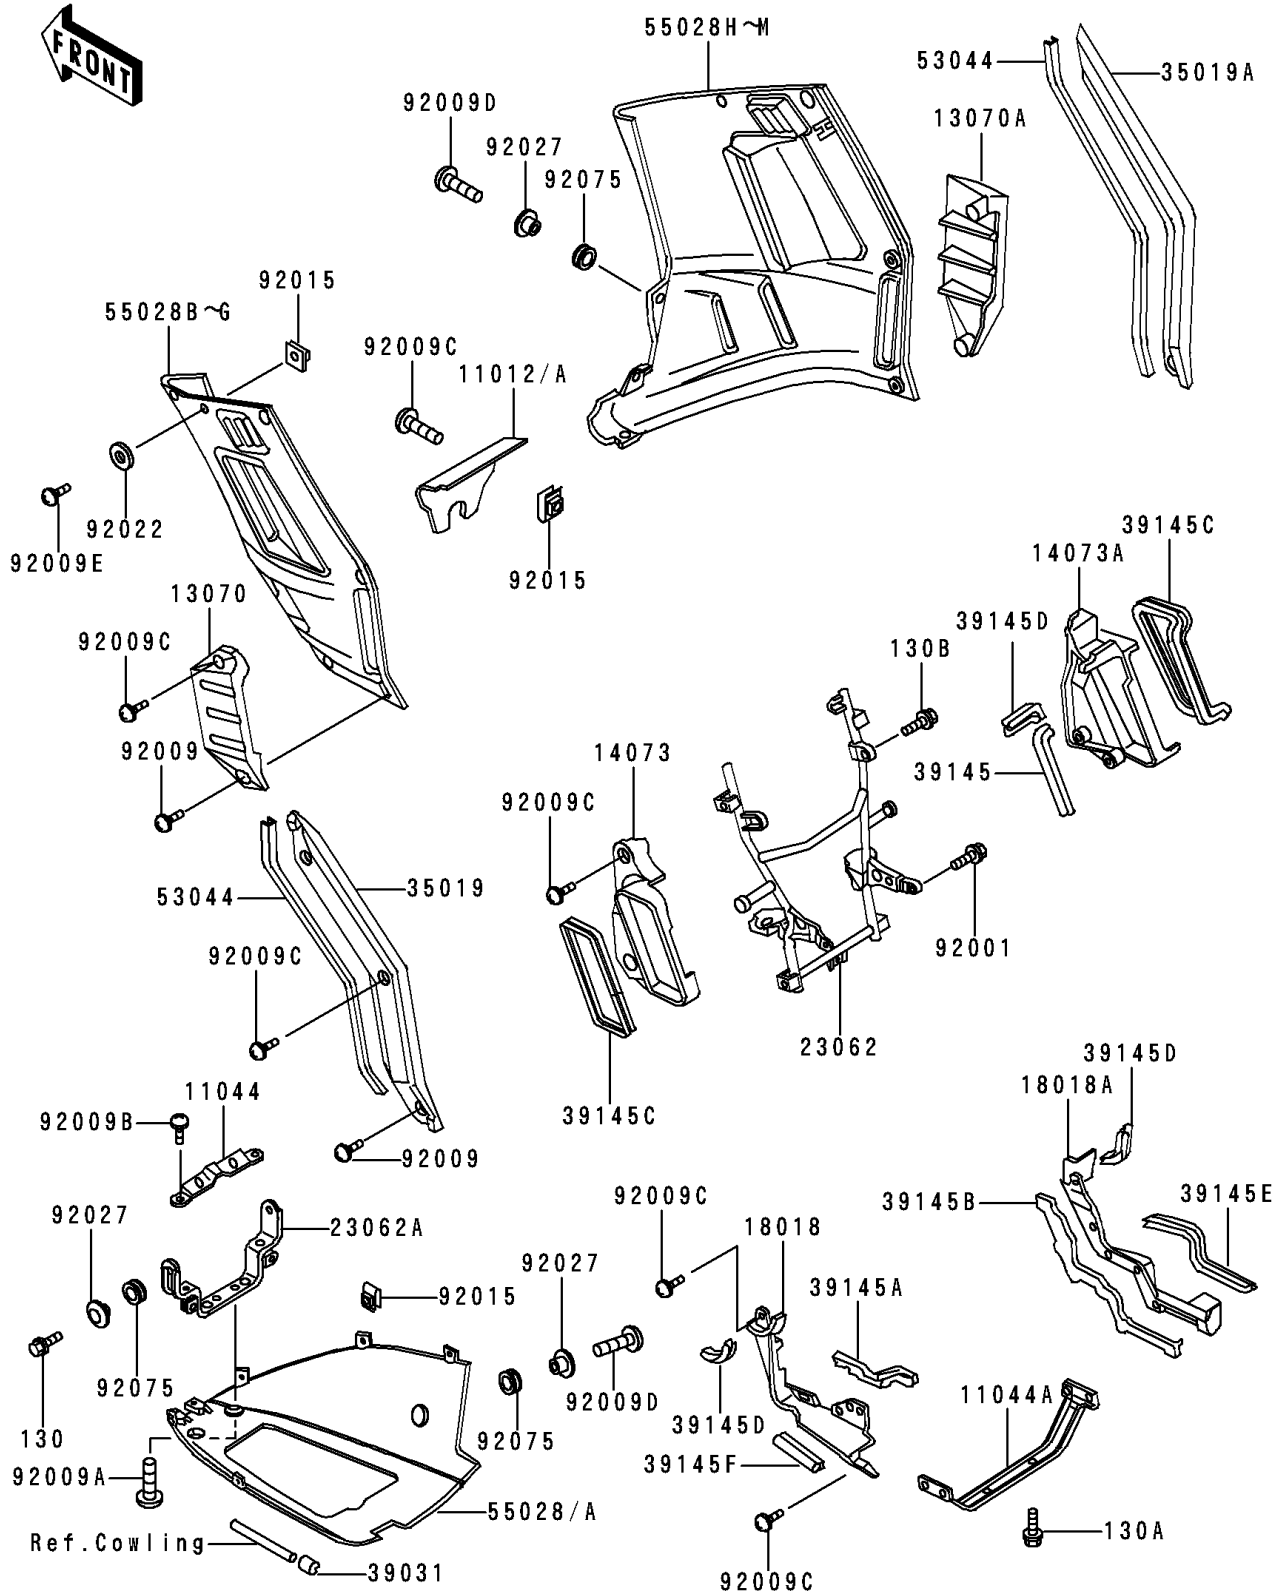

1996 Concours (Canada Only) PARTS DIAGRAM

Cowling Lower

F2872

1996 Concours (Canada Only) PARTS LIST

Cowling Lowers

ITEM NAME	PART NUMBER	QUANTITY
CAP,RESERVOIR INSPECTION,GRAY (Ref # 11012A)	11012-1534-T2	1
BRACKET,RESERVOIR TANK,UPP (Ref # 11044)	11044-1919	1
BRACKET,LOWER COWLING,RR (Ref # 11044A)	11044-1920	1
GUIDE,SIDE COWLING,LH (Ref # 13070)	13070-1171	1
GUIDE,SIDE COWLING,RH (Ref # 13070A)	13070-1172	1
DUCT,RADIATOR,RR,LH (Ref # 14073)	14073-1276	1
DUCT,RADIATOR,RR,RH (Ref # 14073A)	14073-1284	1
PLATE-HEAT GUARD,SIDE,LH (Ref # 18018)	18018-1068	1
PLATE-HEAT GUARD,SIDE,RH (Ref # 18018A)	18018-1069	1
BRACKET-COMP,RADIATOR (Ref # 23062)	23062-1064	1
BRACKET-COMP,LOWER COWLING,FR (Ref # 23062A)	23062-1065	1
FLAP,SIDE COWLING,LH (Ref # 35019)	35019-1193	1
FLAP,SIDE COWLING,RH (Ref # 35019A)	35019-1194	1
CAP-END,TRIM (Ref # 39031)	39031-1055	2
TRIM-SEAL,SIDE COWLING (Ref # 39145)	39145-1056	1
TRIM-SEAL,HEAT GUARD PLATE,LH (Ref # 39145A)	39145-1076	1
TRIM-SEAL,HEAT GUARD PLATE,RH (Ref # 39145B)	39145-1077	1
TRIM-SEAL,DUCT (Ref # 39145C)	39145-1078	2
TRIM-SEAL,HEAT GUARD (Ref # 39145D)	39145-1079	3
TRIM-SEAL,HEAT GUARD,RH (Ref # 39145E)	39145-1080	1
TRIM-SEAL,HEAT GUARD,LH (Ref # 39145F)	39145-1084	1
TRIM,INNER COWLING (Ref # 53044)	53044-1184	2
COWLING,LWR,P.C.GRAY (Ref # 55028A)	55028-1124-T2	1
COWLING,SIDE,LH,RED/GRAY (Ref # 55028D)	55028-1154-TP	1
BOLT-FLANGED (Ref # 130)	130C0618	2
BOLT-FLANGED,6X10 (Ref # 130A)	130G0610	2
BOLT-FLANGED (Ref # 130B)	130J0812	2
COWLING,SIDE,RH,RED/GRAY (Ref # 55028J)	55028-1155-TP	1
BOLT,FLANGED,10X41,BLACK (Ref # 92001)	92001-1844	2