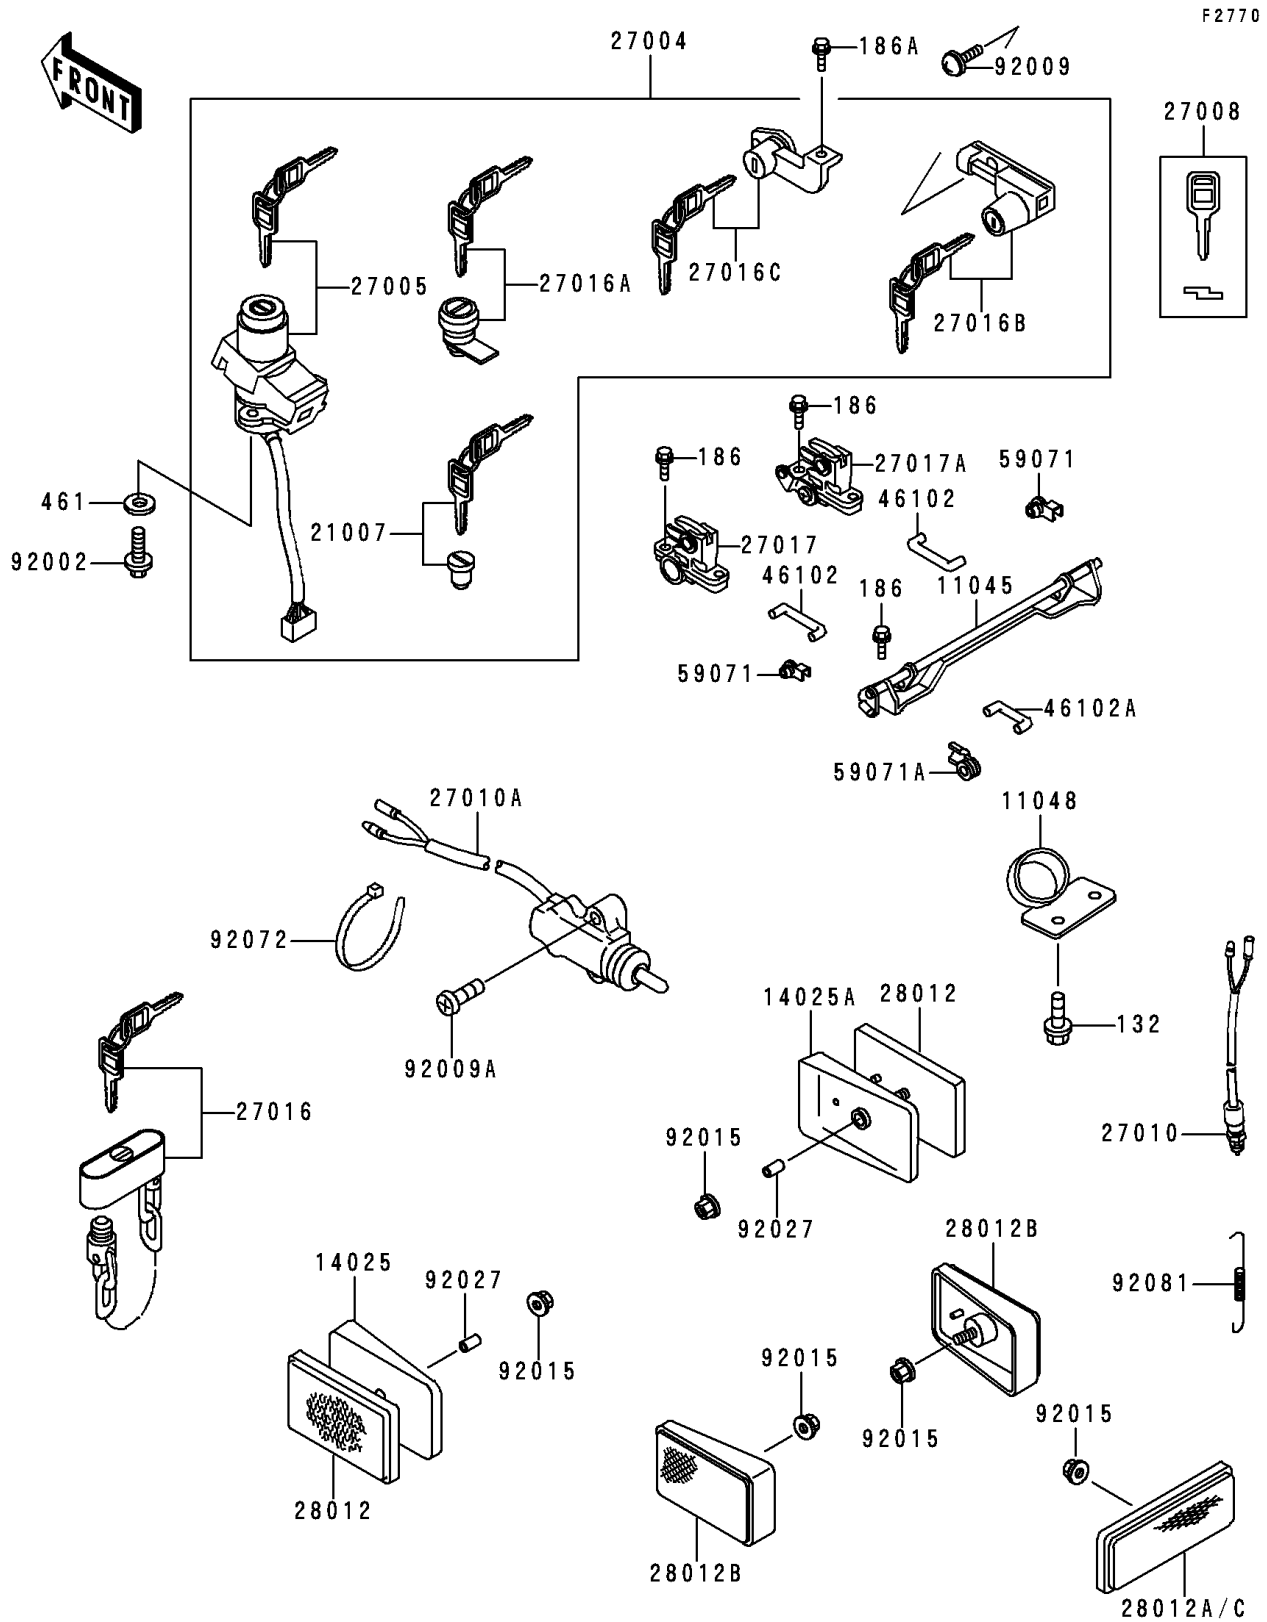

# 1996 Concours (Canada Only) PARTS DIAGRAM

Ignition Switch/Locks/Reflectors

## Ignition Switch/Locks/Reflectors

ITEM NAME	PART NUMBER	QUANTITY
BOLT-FLANGED-SMALL (Ref # 132)	132J0612	2
BOLT-UPSET-WP (Ref # 186)	186C0614	4
BOLT-UPSET-WP (Ref # 186A)	186C0616	1
WASHER-SPRING (Ref # 461)	461L0600	2
BRACKET,SEAT LOCK (Ref # 11045)	11045-1544	1
BRACKET,IGNITION GUARD (Ref # 11048)	11048-1451	1
COVER,REFLECTOR,FR (Ref # 14025)	14025-1886	1
COVER,REFLECTOR,FR (Ref # 14025A)	14025-1887	1
ROTOR,LOCK,TANK CAP (Ref # 21007)	21007-5037	1
SWITCH-ASSY (Ref # 27004)	27004-5474	1
SWITCH-ASSY-IGNITION (Ref # 27005)	27005-5101	1
KEY-LOCK,BLANK (Ref # 27008)	27008-1173	1
SWITCH,REAR BRAKE (Ref # 27010)	27010-1019	1
SWITCH,SIDE STAND (Ref # 27010A)	27010-1220	1
LOCK-ASSY,WHEEL (Ref # 27016)	27016-1051	1
LOCK-ASSY,TOOL BOX (Ref # 27016A)	27016-5204	2
LOCK-ASSY,HELMET (Ref # 27016B)	27016-5211	2
LOCK-ASSY,SEAT (Ref # 27016C)	27016-5221	1
LOCK,SEAT,LH (Ref # 27017)	27017-1112	1
LOCK,SEAT,RH (Ref # 27017A)	27017-1113	1
REFLECTOR-REFLEX,FR (Ref # 28012)	28012-1052	2
REFLECTOR-REFLEX,RR (Ref # 28012A)	28012-1054	1
REFLECTOR-REFLEX,RR (Ref # 28012B)	28012-1056	2
ROD,SEAT LOCK,FR (Ref # 46102)	46102-1187	2
ROD,SEAT LOCK,RR (Ref # 46102A)	46102-1188	1
JOINT (Ref # 59071)	59071-1103	4
JOINT (Ref # 59071A)	59071-1125	1
BOLT,TORX,6X16 (Ref # 92002)	92002-1333	2
SCREW,5X12 (Ref # 92009)	92009-1401	2

## 1996 Concours (Canada Only) PARTS LIST

Ignition Switch/Locks/Reflectors

ITEM NAME	PART NUMBER	QUANTITY
SCREW,5X20 (Ref # 92009A)	92009-1459	2
NUT,FLANGED,5MM (Ref # 92015)	92015-1259	5
COLLAR,5X8X14.5 (Ref # 92027)	92027-1789	2
BAND,L=185 (Ref # 92072)	92072-1195	1
SPRING,BRAKE LAMP SWITCH (Ref # 92081)	92081-1990	1