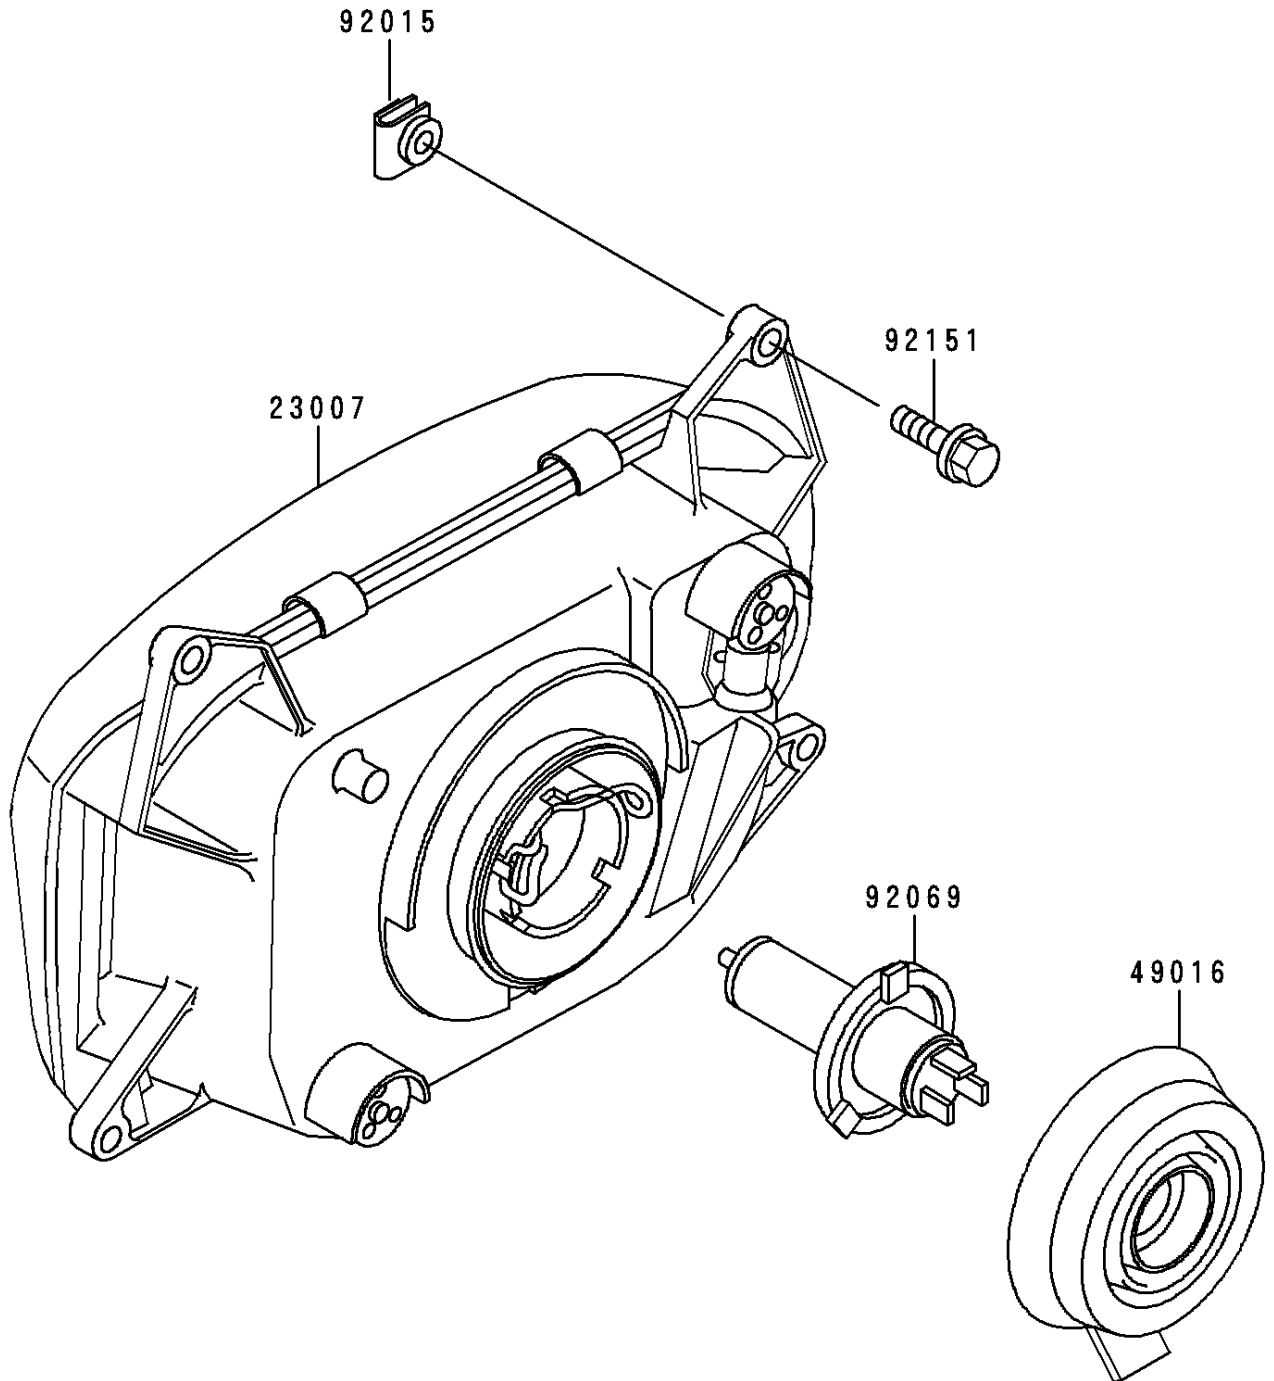

# 1996 Concours (Canada Only) PARTS DIAGRAM

Headlight(s)

F2710

## 1996 Concours (Canada Only) PARTS LIST

Headlight(s)

ITEM NAME	PART NUMBER	QUANTITY
LENS-COMP,HEAD LAMP (Ref # 23007)	23007-1132	1
COVER-SEAL,HEAD LAMP (Ref # 49016)	49016-1108	1
NUT,6MM (Ref # 92015)	92015-1094	4
BULB,12V 60/55W,H4 (Ref # 92069)	92069-1002	1
BOLT,6X25 (Ref # 92151)	92151-1241	4