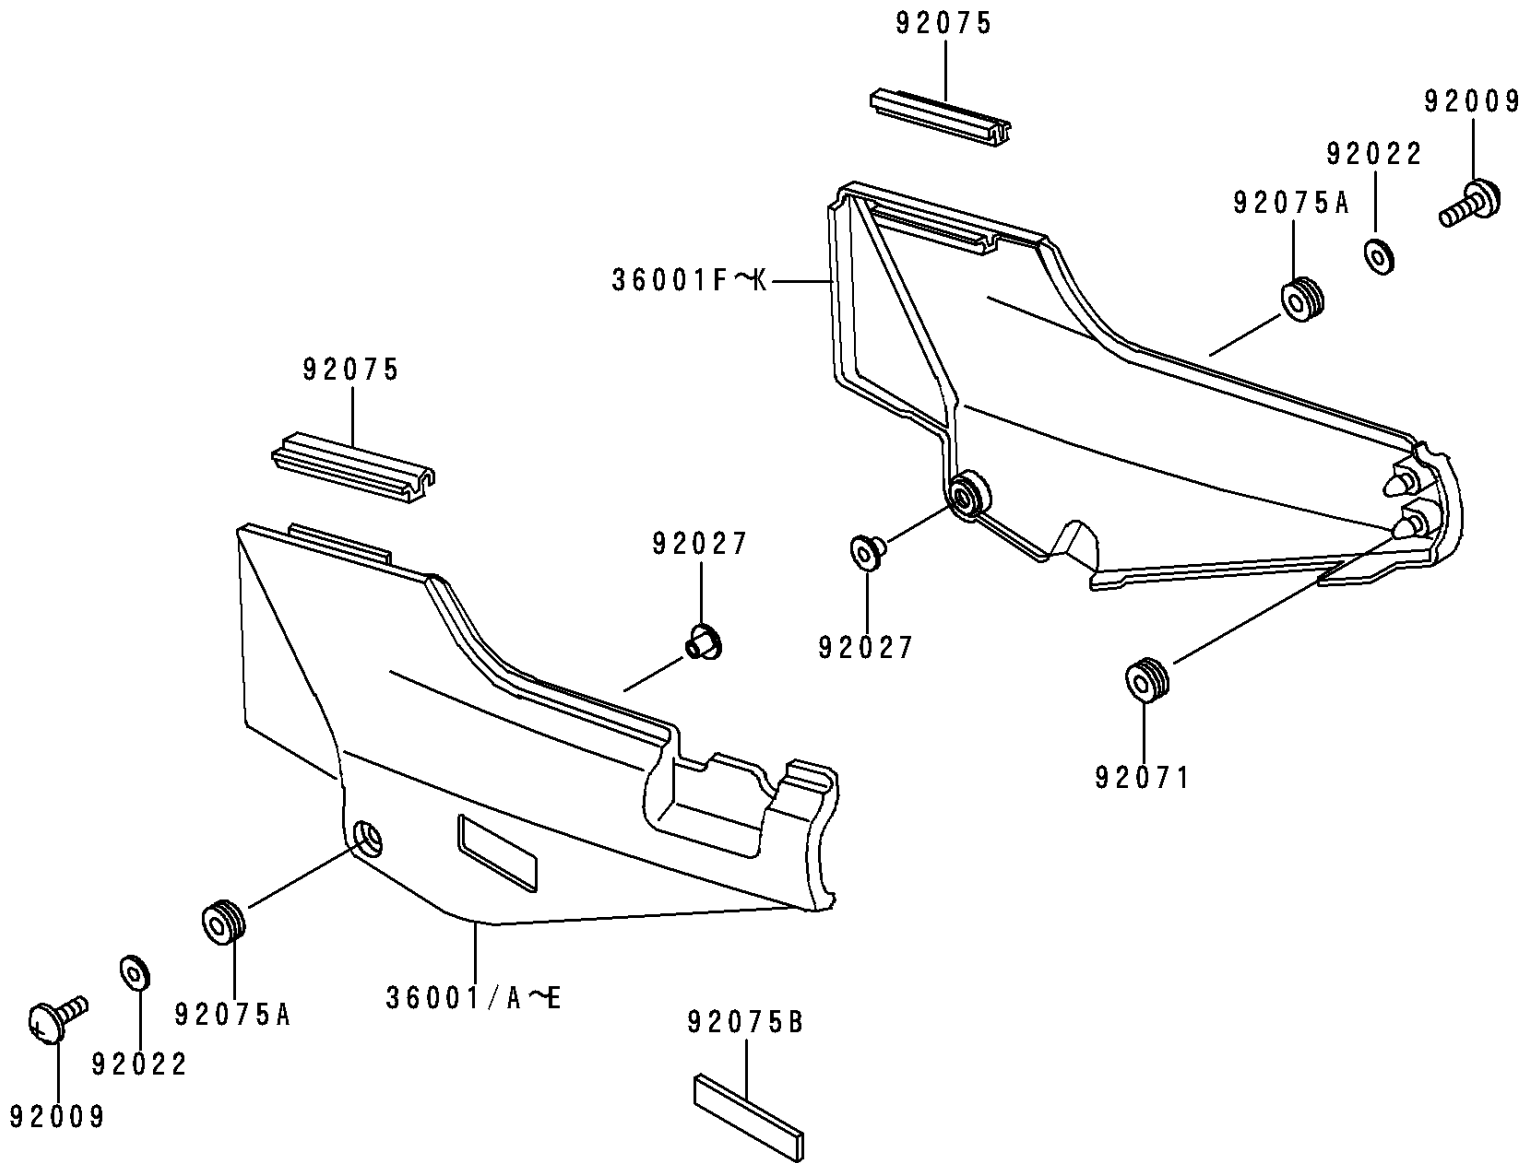

1996 Concours (Canada Only) PARTS DIAGRAM

Side Covers

F2611

1996 Concours (Canada Only) PARTS LIST

Side Covers

ITEM NAME	PART NUMBER	QUANTITY
COVER-SIDE,LH,RED/GRAY/BLACK (Ref # 36001E)	36001-1324-88	1
COVER-SIDE,RH,RED/GRAY/BLACK (Ref # 36001K)	36001-1325-88	1
SCREW,6X18,BLACK (Ref # 92009)	92009-1181	2
WASHER,6.5X20X1.6,BLACK (Ref # 92022)	92022-1619	2
COLLAR,L=9.1,WHITE (Ref # 92027)	92027-1795	2
GROMMET (Ref # 92071)	92071-056	4
DAMPER,SIDE COVER (Ref # 92075)	92075-1601	2
DAMPER (Ref # 92075A)	92075-1634	2
DAMPER,SIDE COVER (Ref # 92075B)	92075-1854	1