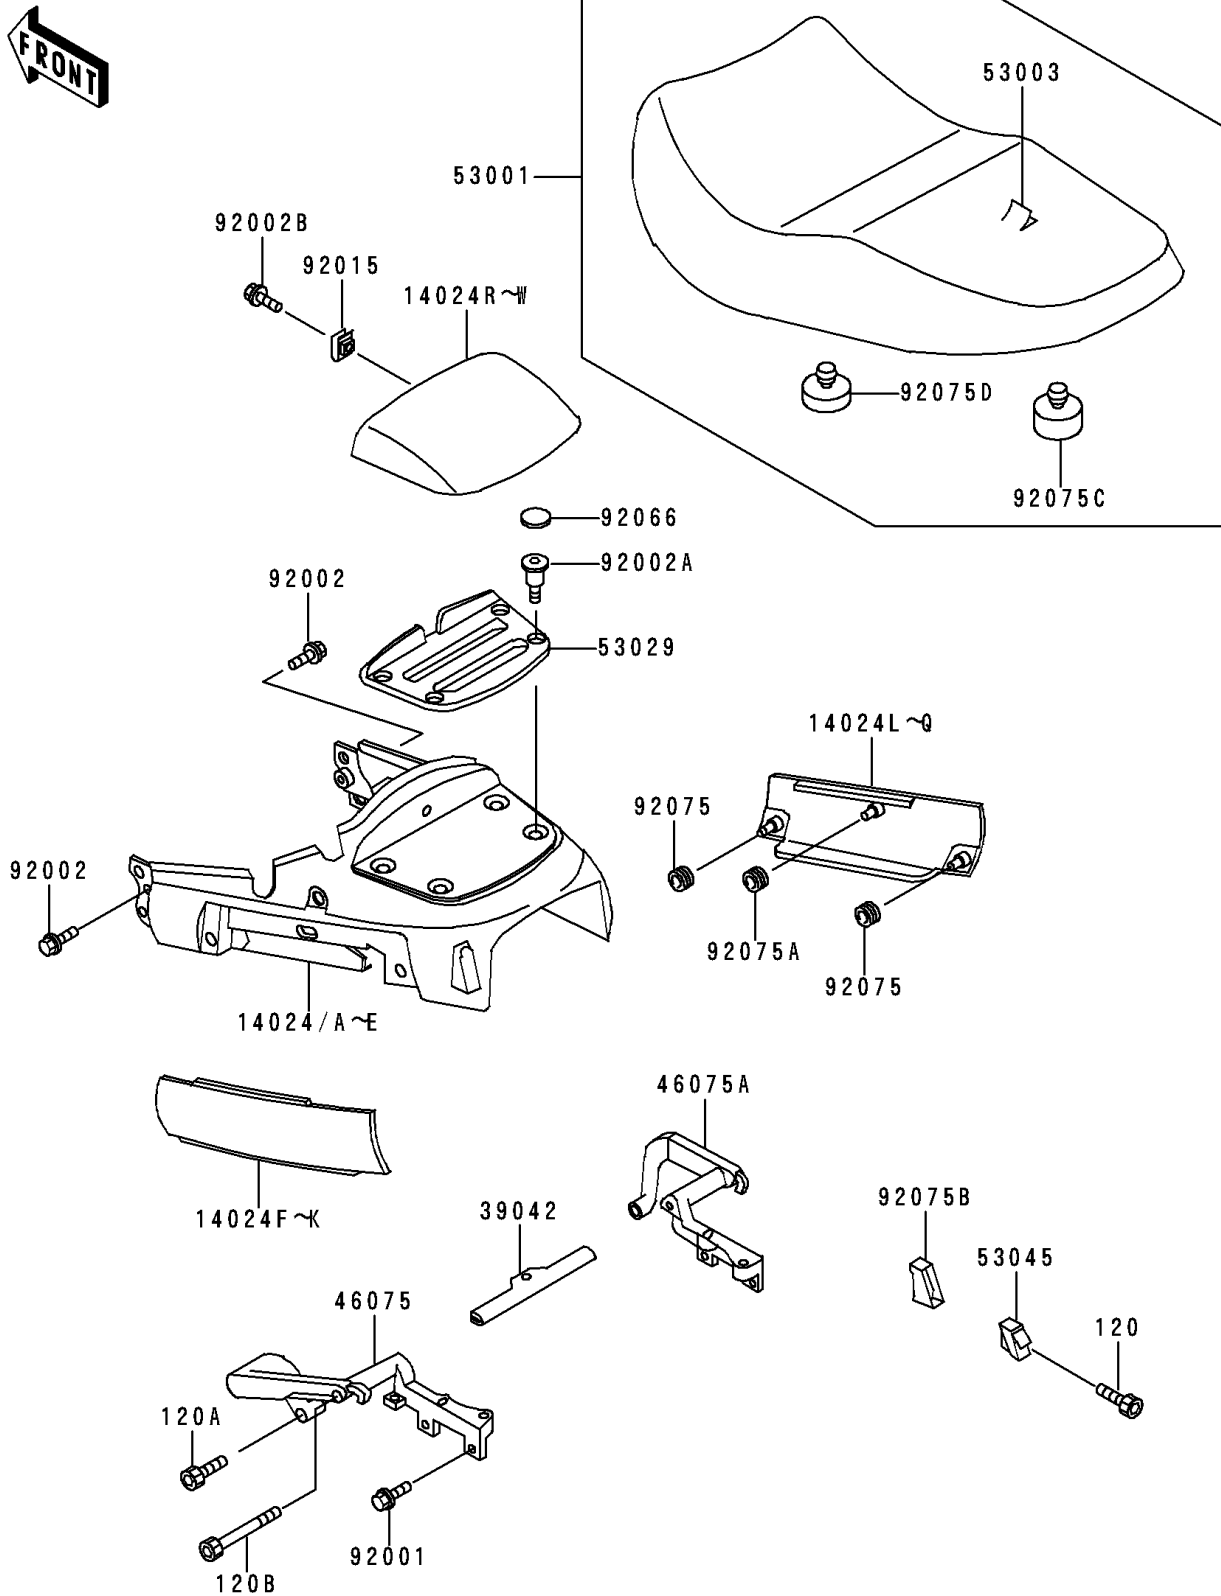

1998 Concours PARTS DIAGRAM

Seat

F2510

1998 Concours PARTS LIST

Seat

ITEM NAME	PART NUMBER	QUANTITY
BOLT-SOCKET,6X14 (Ref # 120)	120P0614	2
BOLT-SOCKET,8X25,BLACK (Ref # 120A)	120S0825	2
BOLT-SOCKET (Ref # 120B)	120S0890	2
CROSSMEMBER,SEAT GRIP (Ref # 39042)	39042-1052	1
GRIP,SEAT,RR,LH (Ref # 46075)	46075-1070	1
GRIP,SEAT,RR,RH (Ref # 46075A)	46075-1071	1
SEAT-ASSY,DUAL,BLACK (Ref # 53001)	53001-1742-MA	1
LEATHER,SEAT,BLACK (Ref # 53003)	53003-1289-MA	1
CARRIER,TAIL (Ref # 53029)	53029-1069	1
HOOK-ASSY,BUNGEE CORD (Ref # 53045)	53045-1052	2
BOLT,8X18 (Ref # 92001)	92001-1359	4
BOLT,6X25 (Ref # 92002)	92002-1135	2
BOLT,SOCKET,8X23.5 (Ref # 92002A)	92002-1598	4
BOLT,5MM (Ref # 92002B)	92002-1724	1
NUT,5MM (Ref # 92015)	92015-1710	1
PLUG (Ref # 92066)	92066-1216	4
DAMPER (Ref # 92075)	92075-051	4
DAMPER (Ref # 92075A)	92075-1470	2
DAMPER,BUNGEE CORD HOOK (Ref # 92075B)	92075-1823	2
DAMPER (Ref # 92075C)	92075-1876	2
DAMPER (Ref # 92075D)	92075-281	5
COVER,SEAT,L.W.GREEN (Ref # 14024)	14024-1224-DS	1
COVER,SEAT,L.W.GREEN (Ref # 14024E)	14024-1224-24	1
COVER,SEAT COVER,LH,L.W.GREEN (Ref # 14024F)	14024-1225-DS	1
COVER,SEAT COVER,LH,L.W.GREEN (Ref # 14024K)	14024-1225-24	1
COVER,SEAT COVER,RH,L.W.GREEN (Ref # 14024L)	14024-1226-DS	1
COVER,SEAT COVER,RH,L.W.GREEN (Ref # 14024Q)	14024-1226-24	1
COVER,CARRIER,L.W.GREEN (Ref # 14024R)	14024-1227-DS	1
COVER,CARRIER,L.W.GREEN (Ref # 14024W)	14024-1227-24	1