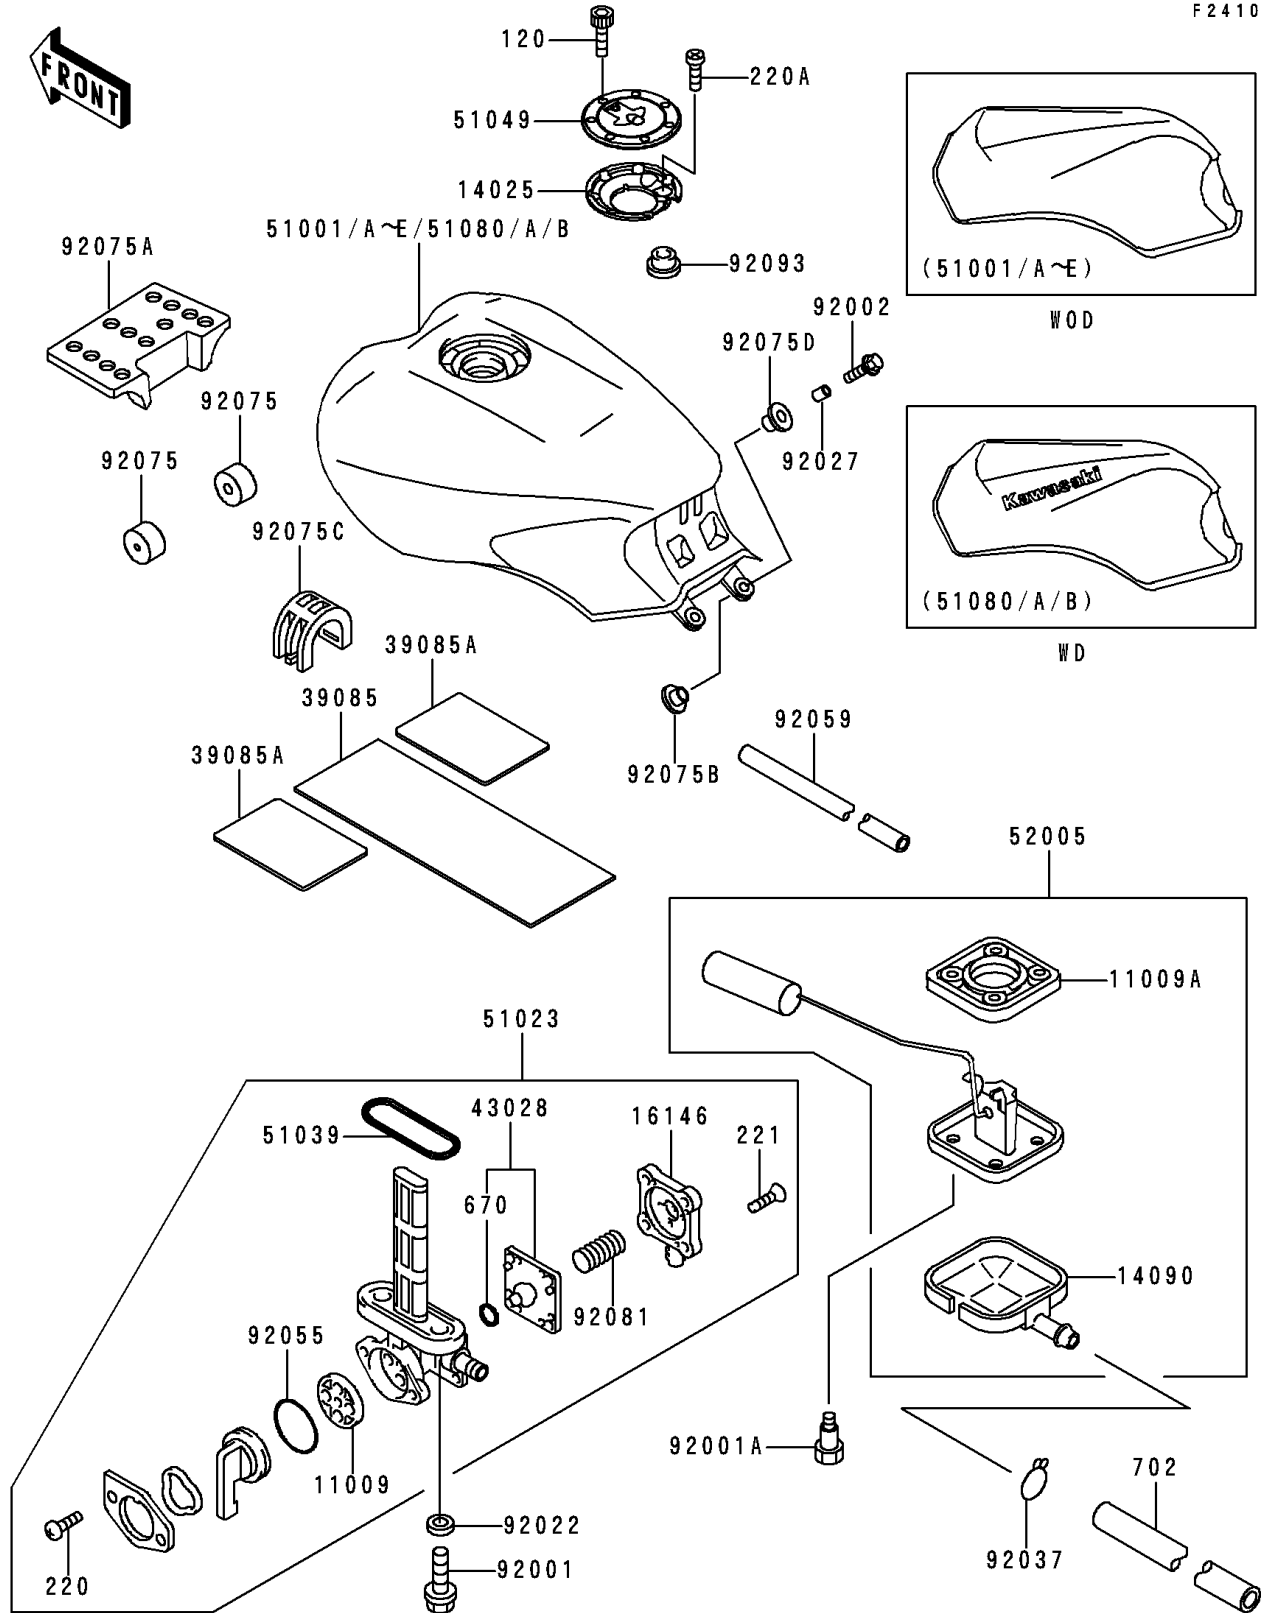

1996 Concours (Canada Only) PARTS DIAGRAM

Fuel Tank

F2410

1996 Concours (Canada Only) PARTS LIST

Fuel Tank

ITEM NAME	PART NUMBER	QUANTITY
GASKET,TAP VALVE (Ref # 11009)	11009-1530	1
GASKET,FUEL GAUGE (Ref # 11009A)	11009-1656	1
COVER,TANK CAP (Ref # 14025)	14025-1913	1
COVER,FUEL GAUGE (Ref # 14090)	14090-1624	1
COVER-ASSY,TAP DIAPHRAGM (Ref # 16146)	16146-1005	1
DIAPHRAGM,TAP (Ref # 43028)	43028-1015	1
TAP-ASSY,FUEL (Ref # 51023)	51023-1130	1
RING,TAP FLANGED (Ref # 51039)	51039-010	1
CAP-TANK,FUEL (Ref # 51049)	51049-1079	1
TANK-COMP-FUEL,L.V.RED (Ref # 51080)	51080-5072-P5	1
BOLT-SOCKET (Ref # 120)	120S0512	7
SCREW-PAN-CROS (Ref # 220)	220B0308	2
SCREW-PAN-CROS (Ref # 220A)	220C0508	1
SCREW-CSK-CROS,4X14 (Ref # 221)	221B0414	4
O RING,4MM (Ref # 670)	670B1504	1
TUBE-RUBBER,7X10X780 (Ref # 702)	702A07780	1
GAUGE,FUEL (Ref # 52005)	52005-1078	1
BOLT,6X20 (Ref # 92001)	92001-1091	2
BOLT,FUEL GAUGE (Ref # 92001A)	92001-1705	4
BOLT,6X25 (Ref # 92002)	92002-1137	2
WASHER,6.2X11X1.5 (Ref # 92022)	92022-183	2
COLLAR,6.8X10X14.5 (Ref # 92027)	92027-156	2
CLAMP,TUBE (Ref # 92037)	92037-147	1
RING-O,TAP LEVER (Ref # 92055)	92055-1027	1
TUBE,5X8X600 (Ref # 92059)	92059-1726	1
DAMPER,FUEL TANK (Ref # 92075)	92075-125	2
DAMPER,FUEL TANK (Ref # 92075A)	92075-1672	1
DAMPER,MALE (Ref # 92075B)	92075-174	2
DAMPER,FUEL TANK (Ref # 92075C)	92075-1741	1

1996 Concours (Canada Only) PARTS LIST

Fuel Tank

ITEM NAME	PART NUMBER	QUANTITY
DAMPER,FEMALE (Ref # 92075D)	92075-175	2
SPRING,TAP DIAPHRAGM (Ref # 92081)	92081-1171	1