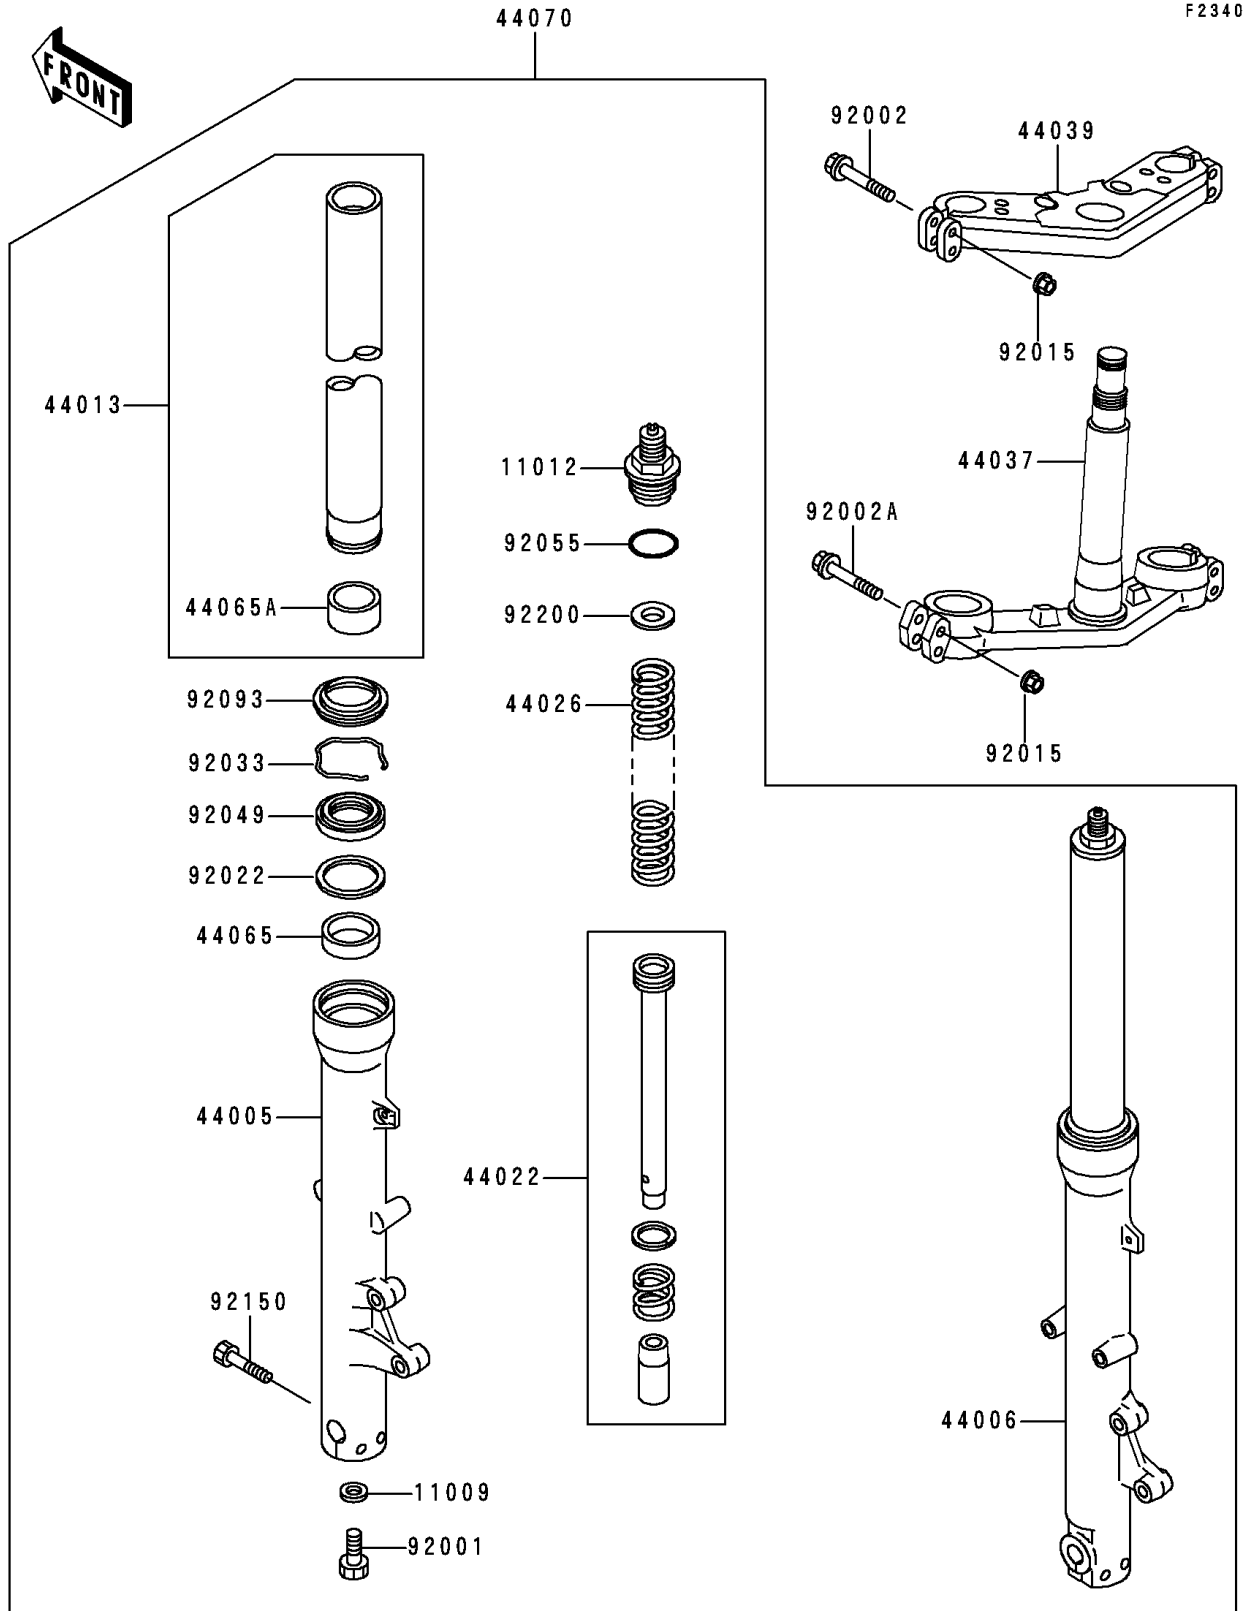

# 1996 Concours (Canada Only) PARTS DIAGRAM

Front Fork(ZG1000-A10-A13)

# 1996 Concours (Canada Only) PARTS LIST

Front Fork(ZG1000-A10-A13)

| ITEM NAME                                    | PART NUMBER   | QUANTITY |
|--|---------------|----------|
| GASKET,FORK CYLINDER BOLT (Ref # 11009)      | 11009-1127    | 2        |
| CAP (Ref # 11012)                            | 11012-1885    | 2        |
| PIPE-LEFT FORK OUTER,BLACK (Ref # 44005)     | 44005-1340-10 | 1        |
| PIPE-RIGHT FORK OUTER,BLACK (Ref # 44006)    | 44006-1338-10 | 1        |
| PIPE-FORK INNER (Ref # 44013)                | 44013-1400    | 2        |
| CYLINDER-FORK (Ref # 44022)                  | 44022-1297    | 2        |
| SPRING-FRONT FORK (Ref # 44026)              | 44026-1560    | 2        |
| HOLDER-FORK UNDER (Ref # 44037)              | 44037-1198    | 1        |
| HOLDER-FORK UPPER (Ref # 44039)              | 44039-1248    | 1        |
| BUSHING-FRONT FORK (Ref # 44065)             | 44065-1085    | 2        |
| BUSHING-FRONT FORK,INNER PIPE (Ref # 44065A) | 44065-1086    | 2        |
| DAMPER-ASSY,FORK,BLACK (Ref # 44070)         | 44070-5177-10 | 1        |
| BOLT,FORK CYLINDER (Ref # 92001)             | 92001-1309    | 2        |
| BOLT,FLANGED,8X55 (Ref # 92002)              | 92002-1158    | 4        |
| BOLT,FLANGED,8X50 (Ref # 92002A)             | 92002-1848    | 4        |
| NUT,FLANGED,8MM (Ref # 92015)                | 92015-1408    | 8        |
| WASHER,FORK OUTER TUBE (Ref # 92022)         | 92022-1298    | 2        |
| RING-SNAP (Ref # 92033)                      | 92033-1036    | 2        |
| SEAL-OIL,FORK OUTER TUBE (Ref # 92049)       | 92049-1356    | 2        |
| RING-O,FORK TOP CAP (Ref # 92055)            | 92055-1050    | 2        |
| SEAL,FORK OUTER TUBE (Ref # 92093)           | 92093-1359    | 2        |
| BOLT,SOCKET,10X40 (Ref # 92150)              | 92150-1468    | 2        |
| WASHER,FORK (Ref # 92200)                    | 92200-1210    | 2        |