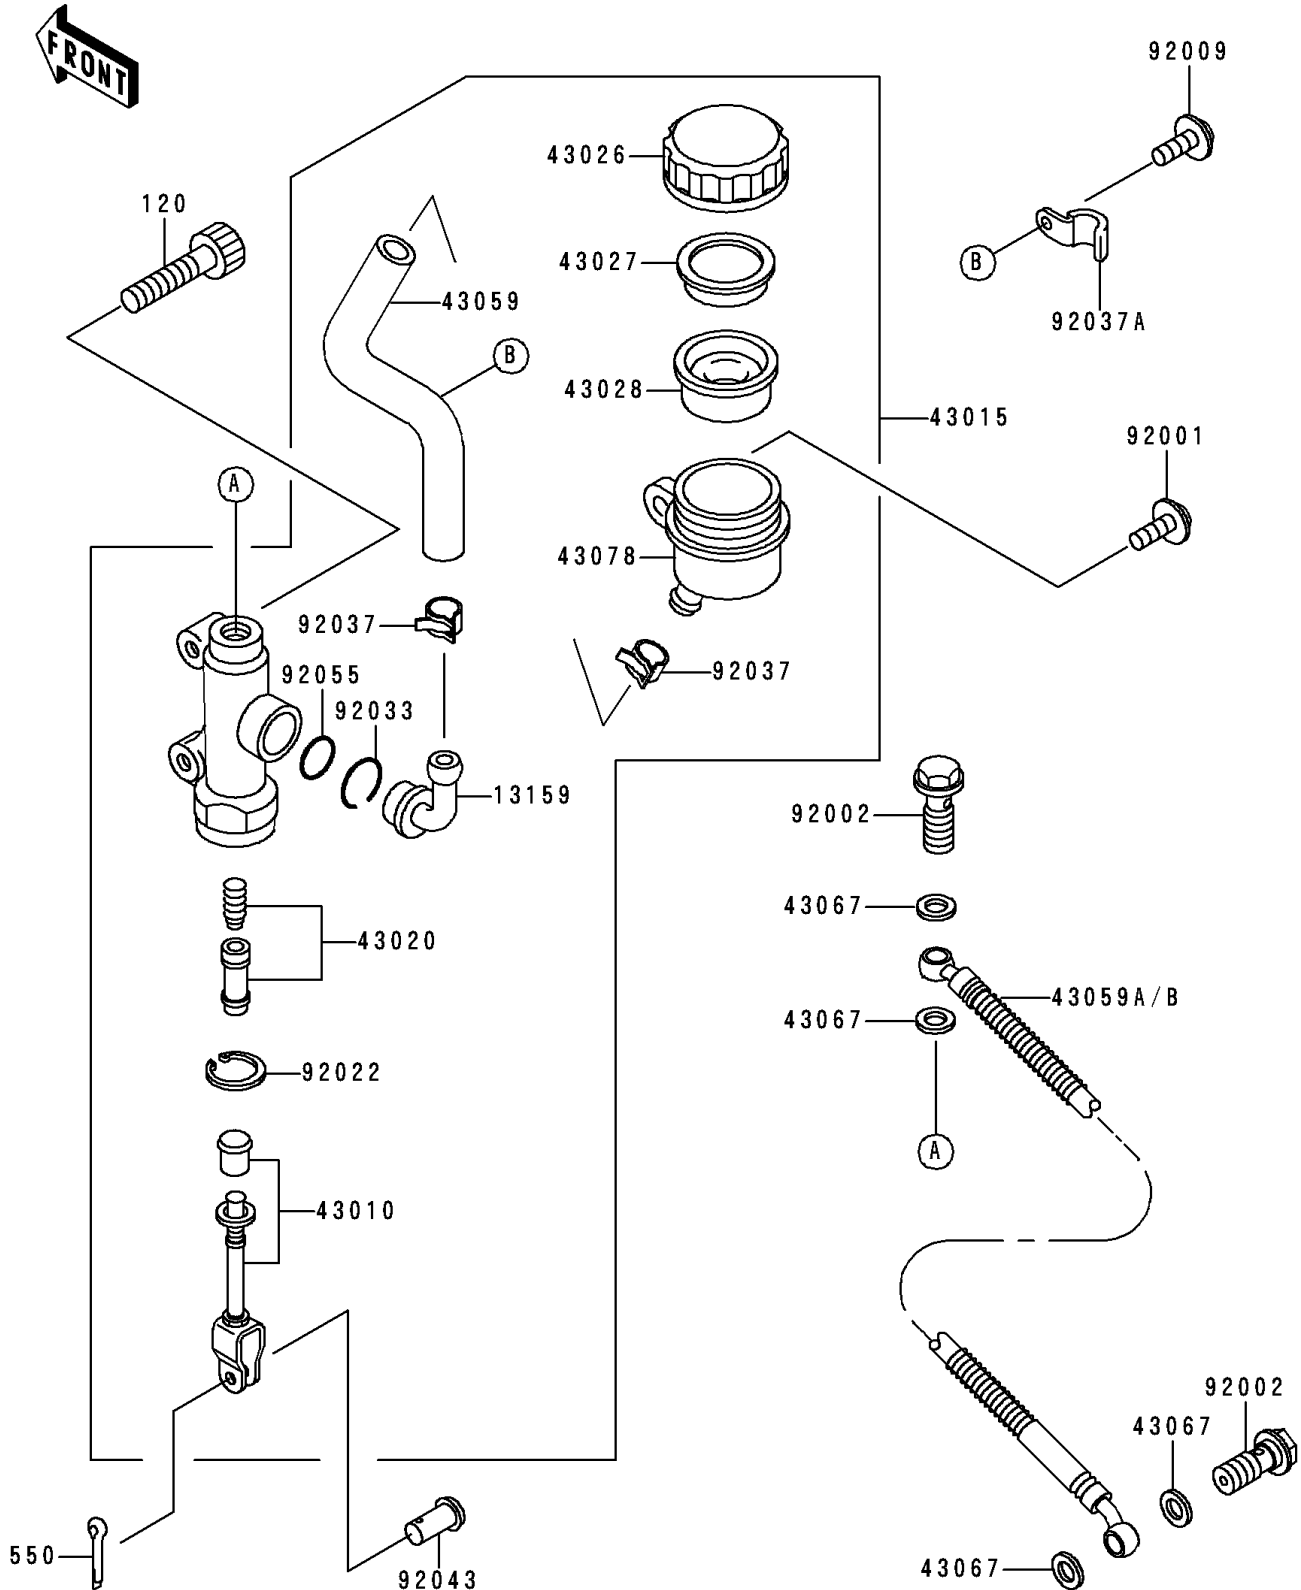

# 1998 Concours PARTS DIAGRAM

## Rear Master Cylinder

F2293

# 1998 Concours PARTS LIST

## Rear Master Cylinder

ITEM NAME	PART NUMBER	QUANTITY
BOLT-SOCKET,8X30 (Ref # 120)	120P0830	2
PIN-COTTER,2.0X15 (Ref # 550)	550D2015	1
CONNECTOR,RR MASTER CYLINDER (Ref # 13159)	13159-1052	1
ROD-ASSY-BRAKE (Ref # 43010)	43010-1066	1
CYLINDER-ASSY-MASTER,RR (Ref # 43015)	43015-1359	1
PISTON-COMP-BRAKE,RR (Ref # 43020)	43020-1067	1
CAP-BRAKE (Ref # 43026)	43026-1051	1
PLATE-DIAPHRAGM (Ref # 43027)	43027-1051	1
DIAPHRAGM,MASTER CYLINDER (Ref # 43028)	43028-1057	1
HOSE-BRAKE,RR MASTER CYLINDER (Ref # 43059)	43059-1374	1
HOSE-BRAKE,RR (Ref # 43059B)	43059-1976	1
WASHER,10.5X15X1.5 (Ref # 43067)	43067-001	4
RESERVOIR,RR MASTER CYLINDER (Ref # 43078)	43078-1058	1
BOLT,W/P,6X16 (Ref # 92001)	92001-1860	1
BOLT,OIL,L=23 (Ref # 92002)	92002-1888	2
SCREW,6X8 (Ref # 92009)	92009-1294	1
WASHER,CIRCRIP (Ref # 92022)	92022-1601	1
RING-SNAP,20.5MM (Ref # 92033)	92033-1186	1
CLAMP,BRAKE HOSE (Ref # 92037)	92037-1547	2
CLAMP,HOSE (Ref # 92037A)	92037-1807	1
PIN,8MM (Ref # 92043)	92043-1303	1
RING-O,MASTER CYLINDER (Ref # 92055)	92055-1251	1