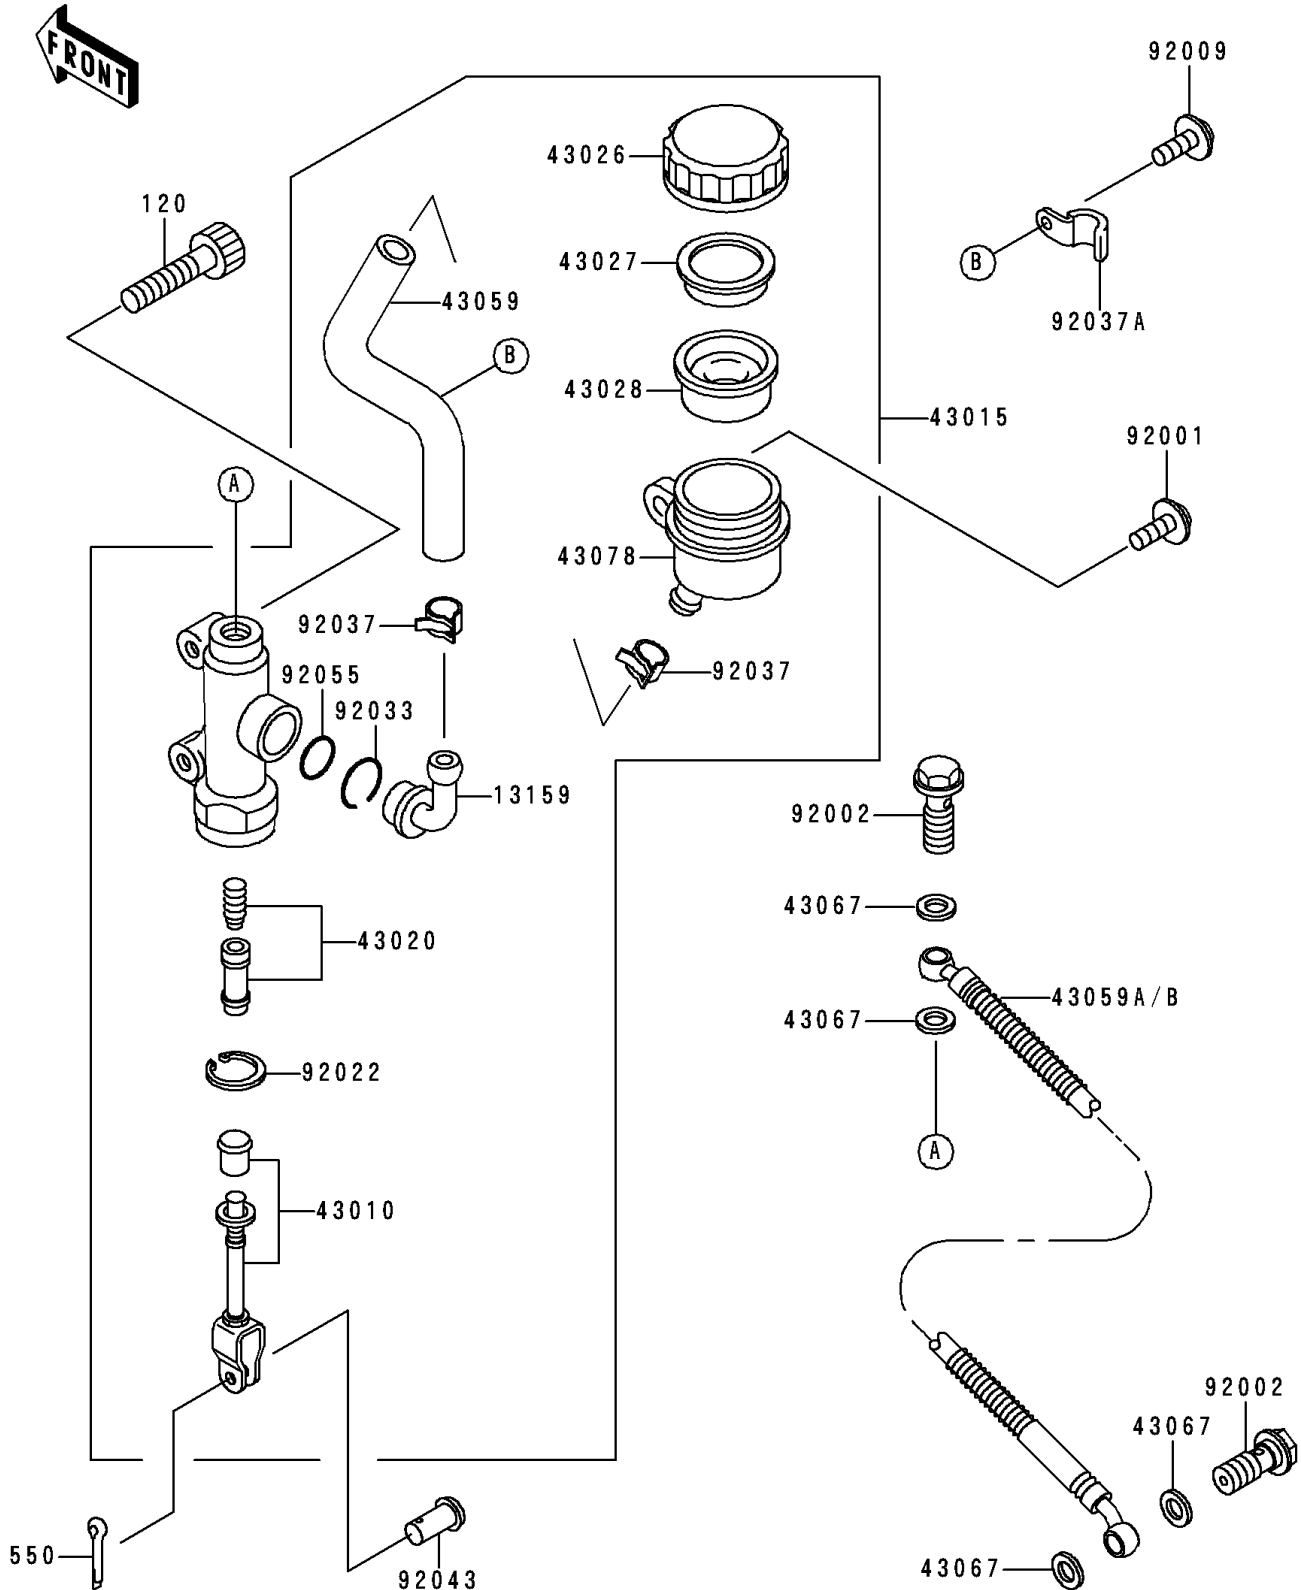

1996 Concours (Canada Only) PARTS DIAGRAM

Rear Master Cylinder

F2293

1996 Concours (Canada Only) PARTS LIST

Rear Master Cylinder

| ITEM NAME | PART NUMBER | QUANTITY |
|---|-------------|----------|
| BOLT-SOCKET,8X30 (Ref # 120) | 120P0830 | 2 |
| PIN-COTTER,2.0X15 (Ref # 550) | 550D2015 | 1 |
| CONNECTOR,RR MASTER CYLINDER (Ref # 13159) | 13159-1052 | 1 |
| ROD-ASSY-BRAKE (Ref # 43010) | 43010-1066 | 1 |
| CYLINDER-ASSY-MASTER,RR (Ref # 43015) | 43015-1359 | 1 |
| PISTON-COMP-BRAKE,RR (Ref # 43020) | 43020-1067 | 1 |
| CAP-BRAKE (Ref # 43026) | 43026-1051 | 1 |
| PLATE-DIAPHRAGM (Ref # 43027) | 43027-1051 | 1 |
| DIAPHRAGM,MASTER CYLINDER (Ref # 43028) | 43028-1057 | 1 |
| HOSE-BRAKE,RR MASTER CYLINDER (Ref # 43059) | 43059-1374 | 1 |
| HOSE-BRAKE,RR (Ref # 43059A) | 43059-1825 | 1 |
| WASHER,10.5X15X1.5 (Ref # 43067) | 43067-001 | 4 |
| RESERVOIR,RR MASTER CYLINDER (Ref # 43078) | 43078-1058 | 1 |
| BOLT,W/P,6X16 (Ref # 92001) | 92001-1860 | 1 |
| BOLT,OIL,L=23 (Ref # 92002) | 92002-1888 | 2 |
| SCREW,6X8 (Ref # 92009) | 92009-1294 | 1 |
| WASHER,CIRCRIP (Ref # 92022) | 92022-1601 | 1 |
| RING-SNAP,20.5MM (Ref # 92033) | 92033-1186 | 1 |
| CLAMP,BRAKE HOSE (Ref # 92037) | 92037-1547 | 2 |
| CLAMP,HOSE (Ref # 92037A) | 92037-1807 | 1 |
| PIN,8MM (Ref # 92043) | 92043-1303 | 1 |
| RING-O,MASTER CYLINDER (Ref # 92055) | 92055-1251 | 1 |