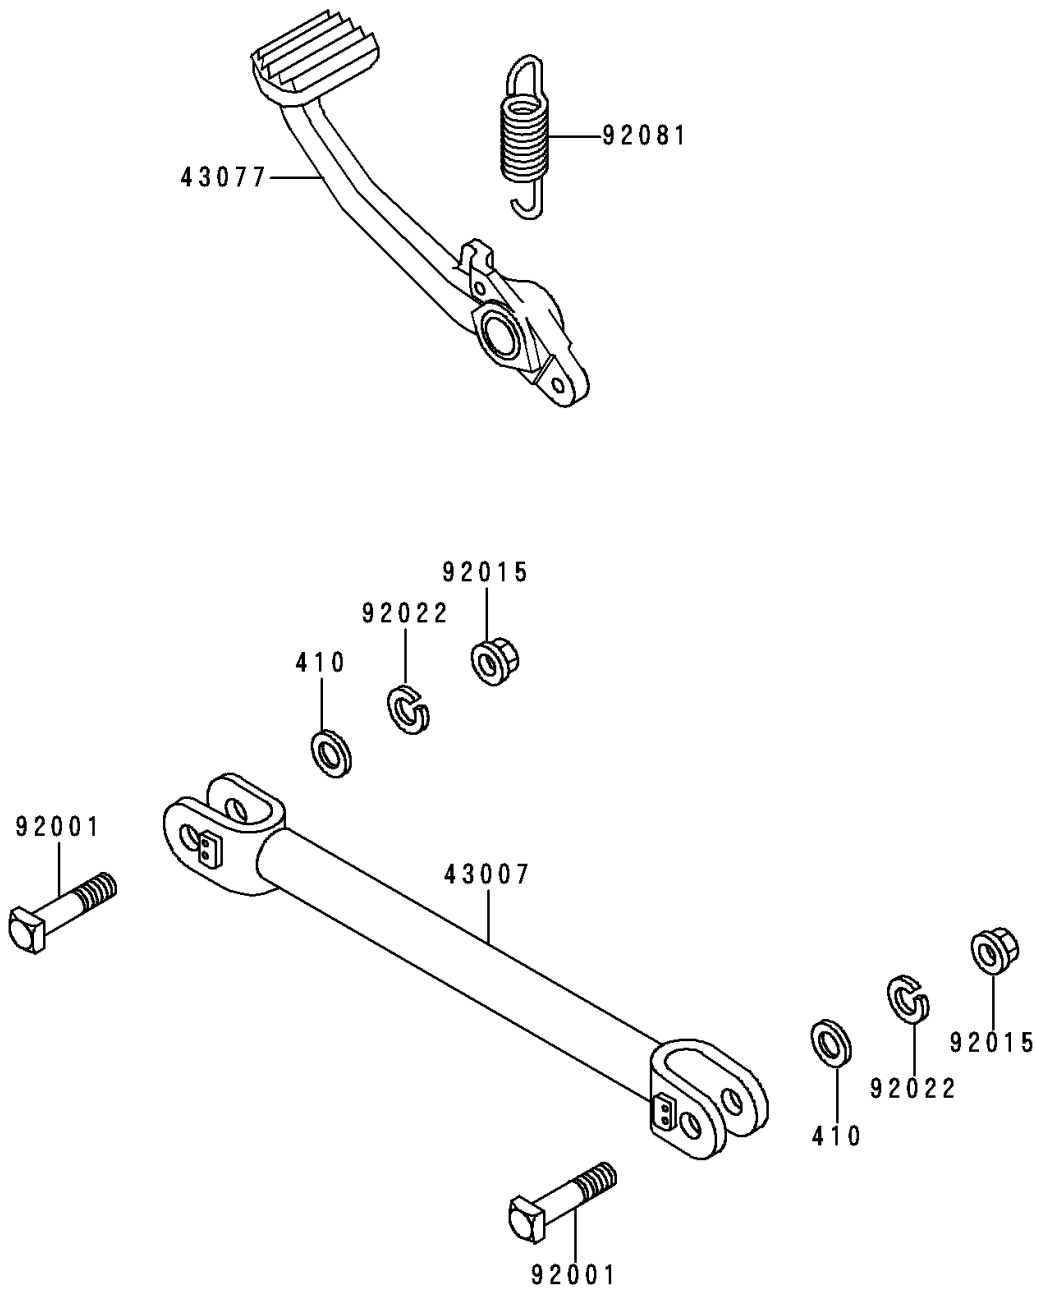

1996 Concours (Canada Only) PARTS DIAGRAM

Brake Pedal/Torque Link

F2260

1996 Concours (Canada Only) PARTS LIST

Brake Pedal/Torque Link

ITEM NAME	PART NUMBER	QUANTITY
WASHER-PLAIN-SMALL,10MM (Ref # 410)	410B1000	2
ROD-TORQUE (Ref # 43007)	43007-1130	1
LEVER-ASSY-BRAKE,PEDAL (Ref # 43077)	43077-1062	1
BOLT,10X45 (Ref # 92001)	92001-1208	2
NUT,LOCK,10MM (Ref # 92015)	92015-1429	2
WASHER,SPRING,10MM (Ref # 92022)	92022-1540	2
SPRING,BRAKE PEDAL (Ref # 92081)	92081-1845	1