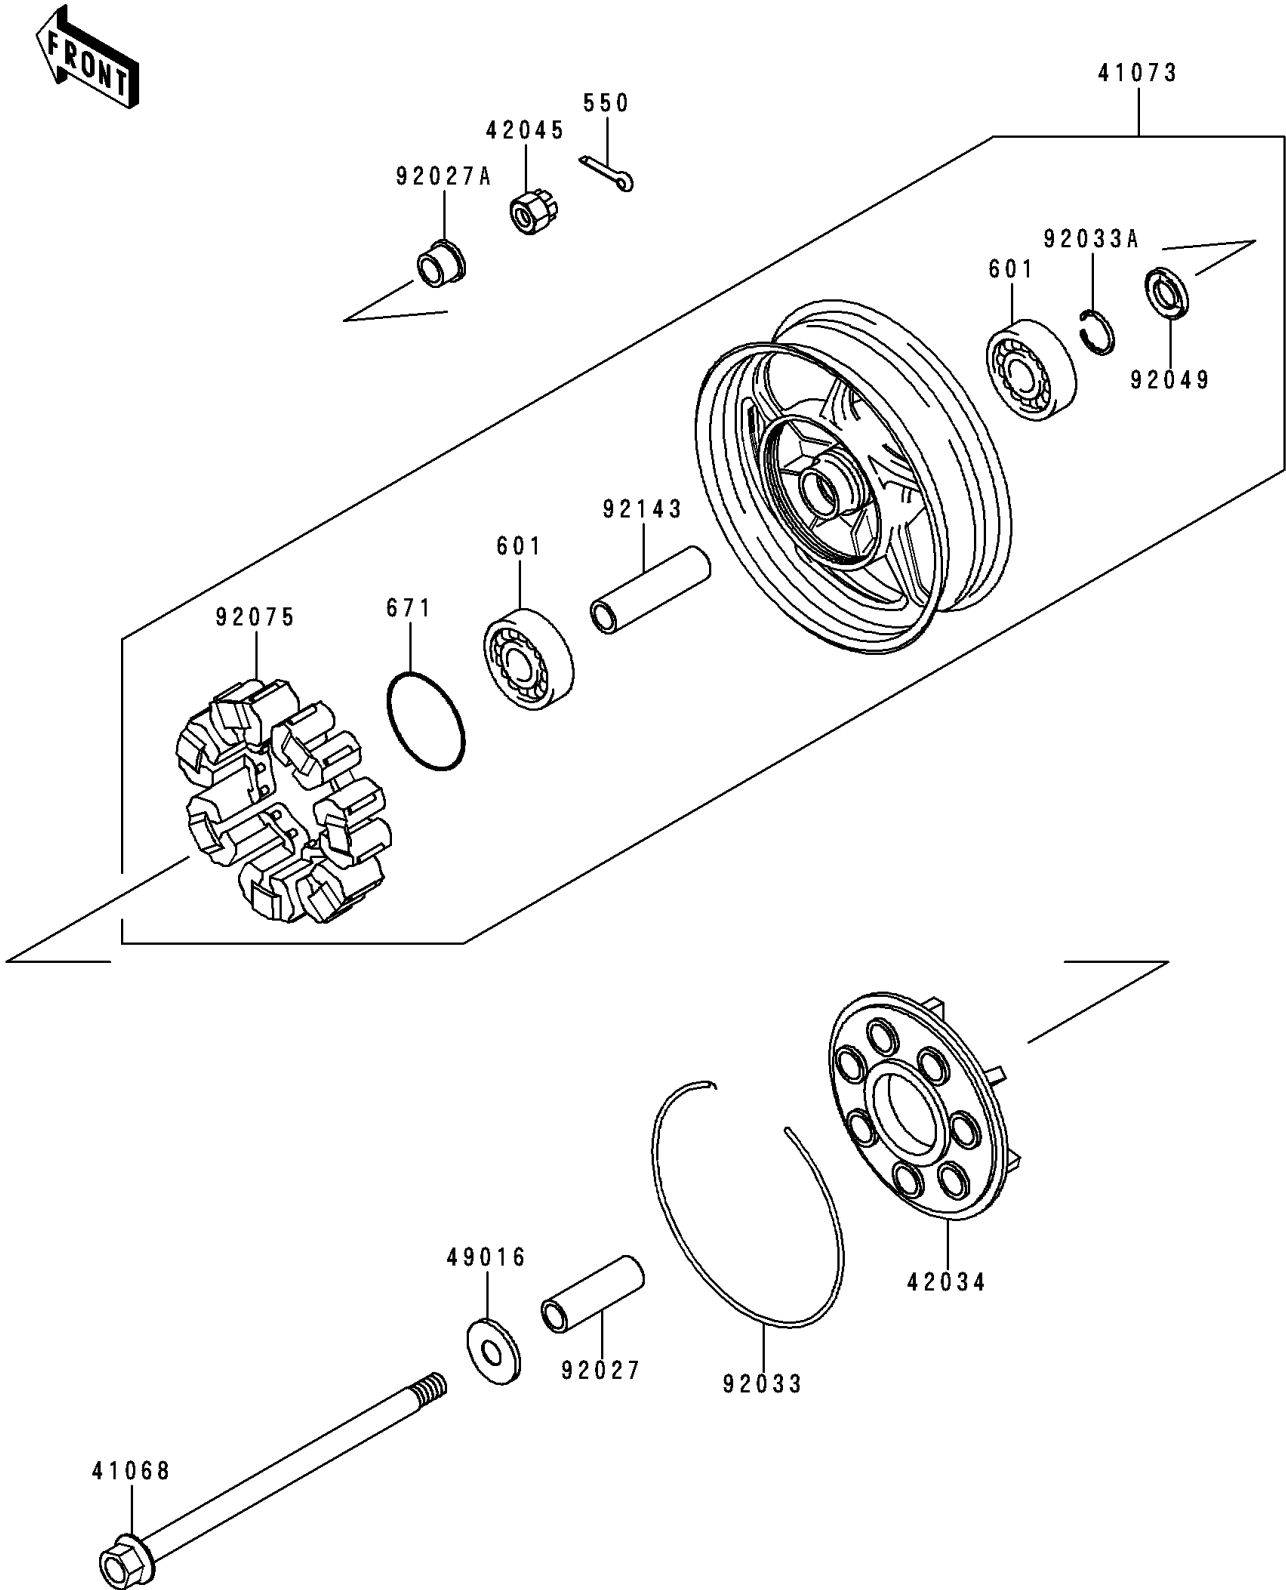

1996 Concours (Canada Only) PARTS DIAGRAM

Rear Wheel/Chain

F2240

1996 Concours (Canada Only) PARTS LIST

Rear Wheel/Chain

ITEM NAME	PART NUMBER	QUANTITY
PIN-COTTER,4.0X35 (Ref # 550)	550D4035	1
BEARING-BALL,#6304UUC3 (Ref # 601)	601B6304UU	2
O RING,80MM (Ref # 671)	671B2580	1
AXLE,RR (Ref # 41068)	41068-1197	1
WHEEL-ASSY,RR,G.GRAY (Ref # 41073)	41073-1549-GE	1
COUPLING,RR HUB (Ref # 42034)	42034-1011	1
NUT,CASTLE,18MM (Ref # 42045)	42045-018	1
COVER-SEAL (Ref # 49016)	49016-1019	1
COLLAR,20.2X28X89 (Ref # 92027)	92027-1553	1
COLLAR,RR AXLE,L=20 (Ref # 92027A)	92027-1792	1
RING-SNAP (Ref # 92033)	92033-1019	1
RING-SNAP,52MM (Ref # 92033A)	92033-1043	1
SEAL-OIL,28X52X5 (Ref # 92049)	92049-1061	1
DAMPER,SHOCK,RR HUB (Ref # 92075)	92075-1121	1
COLLAR,20.2X28X105.5 (Ref # 92143)	92143-1048	1