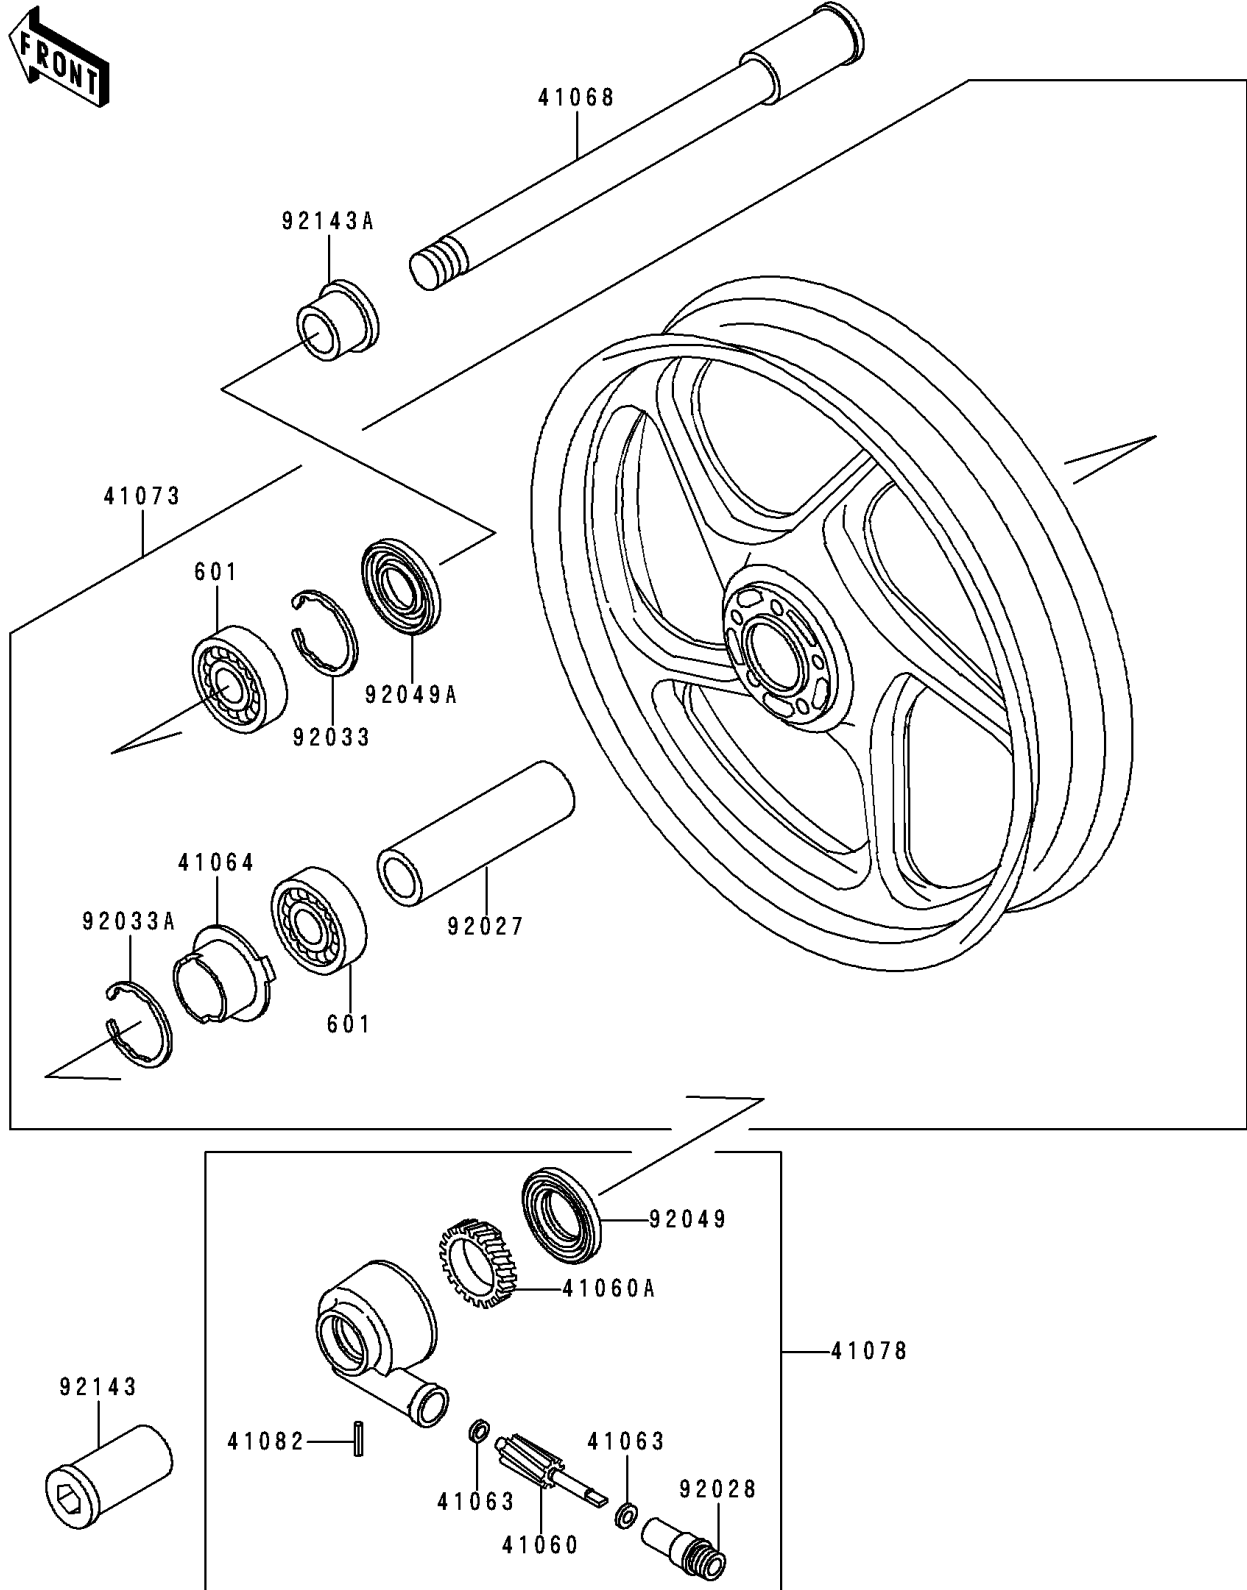

1999 Concours PARTS DIAGRAM

Front Wheel

F2230

1999 Concours PARTS LIST

Front Wheel

ITEM NAME	PART NUMBER	QUANTITY
BEARING-BALL,#6203UUC3 (Ref # 601)	601B6203UU	2
GEAR-METER SCREW,9T (Ref # 41060)	41060-1123	1
GEAR-METER SCREW,25T (Ref # 41060A)	41060-1151	1
WASHER,5.1X9X0.4 (Ref # 41063)	41063-001	2
RECEIVER-SPEEDOMETER (Ref # 41064)	41064-1006	1
AXLE,FR (Ref # 41068)	41068-1255	1
WHEEL-ASSY,FR,G.GRAY (Ref # 41073)	41073-1545-GE	1
CASE-ASSY-METER GEAR (Ref # 41078)	41078-1101	1
PIN,SPRING (Ref # 41082)	41082-001	1
COLLAR,17X25X92 (Ref # 92027)	92027-1545	1
BUSHING,SPEEDOMETER (Ref # 92028)	92028-1066	1
RING-SNAP,40MM (Ref # 92033)	92033-1040	1
RING-SNAP,42MM (Ref # 92033A)	92033-1041	1
SEAL-OIL,BJN30427-C3 (Ref # 92049)	92049-1057	1
SEAL-OIL,AG1258AO (Ref # 92049A)	92049-1110	1
COLLAR,FR AXLE,NUT,L=42.5 (Ref # 92143)	92143-1206	1
COLLAR,FR AXLE,L=15 (Ref # 92143A)	92143-1578	1