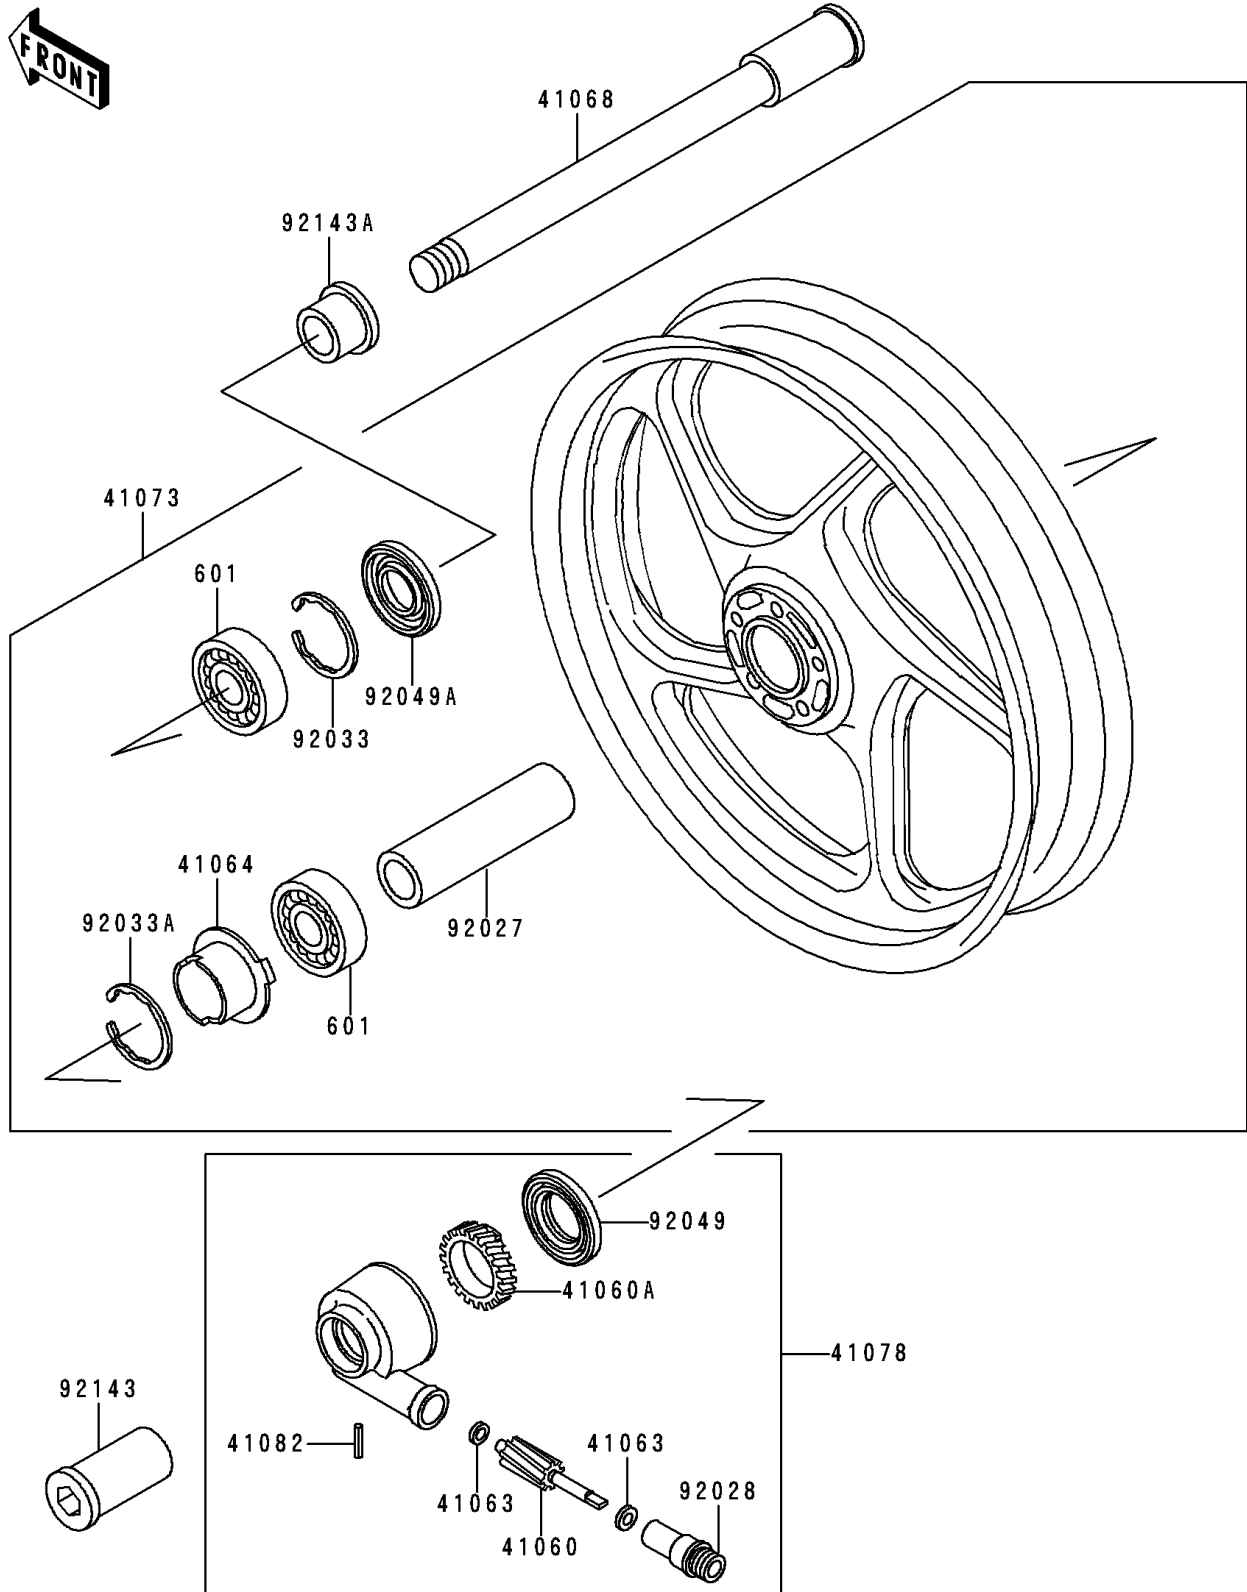

# 1998 Concours PARTS DIAGRAM

Front Wheel

F2230

# 1998 Concours PARTS LIST

## Front Wheel

ITEM NAME	PART NUMBER	QUANTITY
BEARING-BALL,#6203UUC3 (Ref # 601)	601B6203UU	2
GEAR-METER SCREW,9T (Ref # 41060)	41060-1123	1
GEAR-METER SCREW,25T (Ref # 41060A)	41060-1151	1
WASHER,5.1X9X0.4 (Ref # 41063)	41063-001	2
RECEIVER-SPEEDOMETER (Ref # 41064)	41064-1006	1
AXLE,FR (Ref # 41068)	41068-1255	1
WHEEL-ASSY,FR,G.GRAY (Ref # 41073)	41073-1545-GE	1
CASE-ASSY-METER GEAR (Ref # 41078)	41078-1101	1
PIN,SPRING (Ref # 41082)	41082-001	1
COLLAR,17X25X92 (Ref # 92027)	92027-1545	1
BUSHING,SPEEDOMETER (Ref # 92028)	92028-1066	1
RING-SNAP,40MM (Ref # 92033)	92033-1040	1
RING-SNAP,42MM (Ref # 92033A)	92033-1041	1
SEAL-OIL,BJN30427-C3 (Ref # 92049)	92049-1057	1
SEAL-OIL,AG1258AO (Ref # 92049A)	92049-1110	1
COLLAR,FR AXLE,NUT,L=42.5 (Ref # 92143)	92143-1206	1
COLLAR,FR AXLE,L=15 (Ref # 92143A)	92143-1578	1