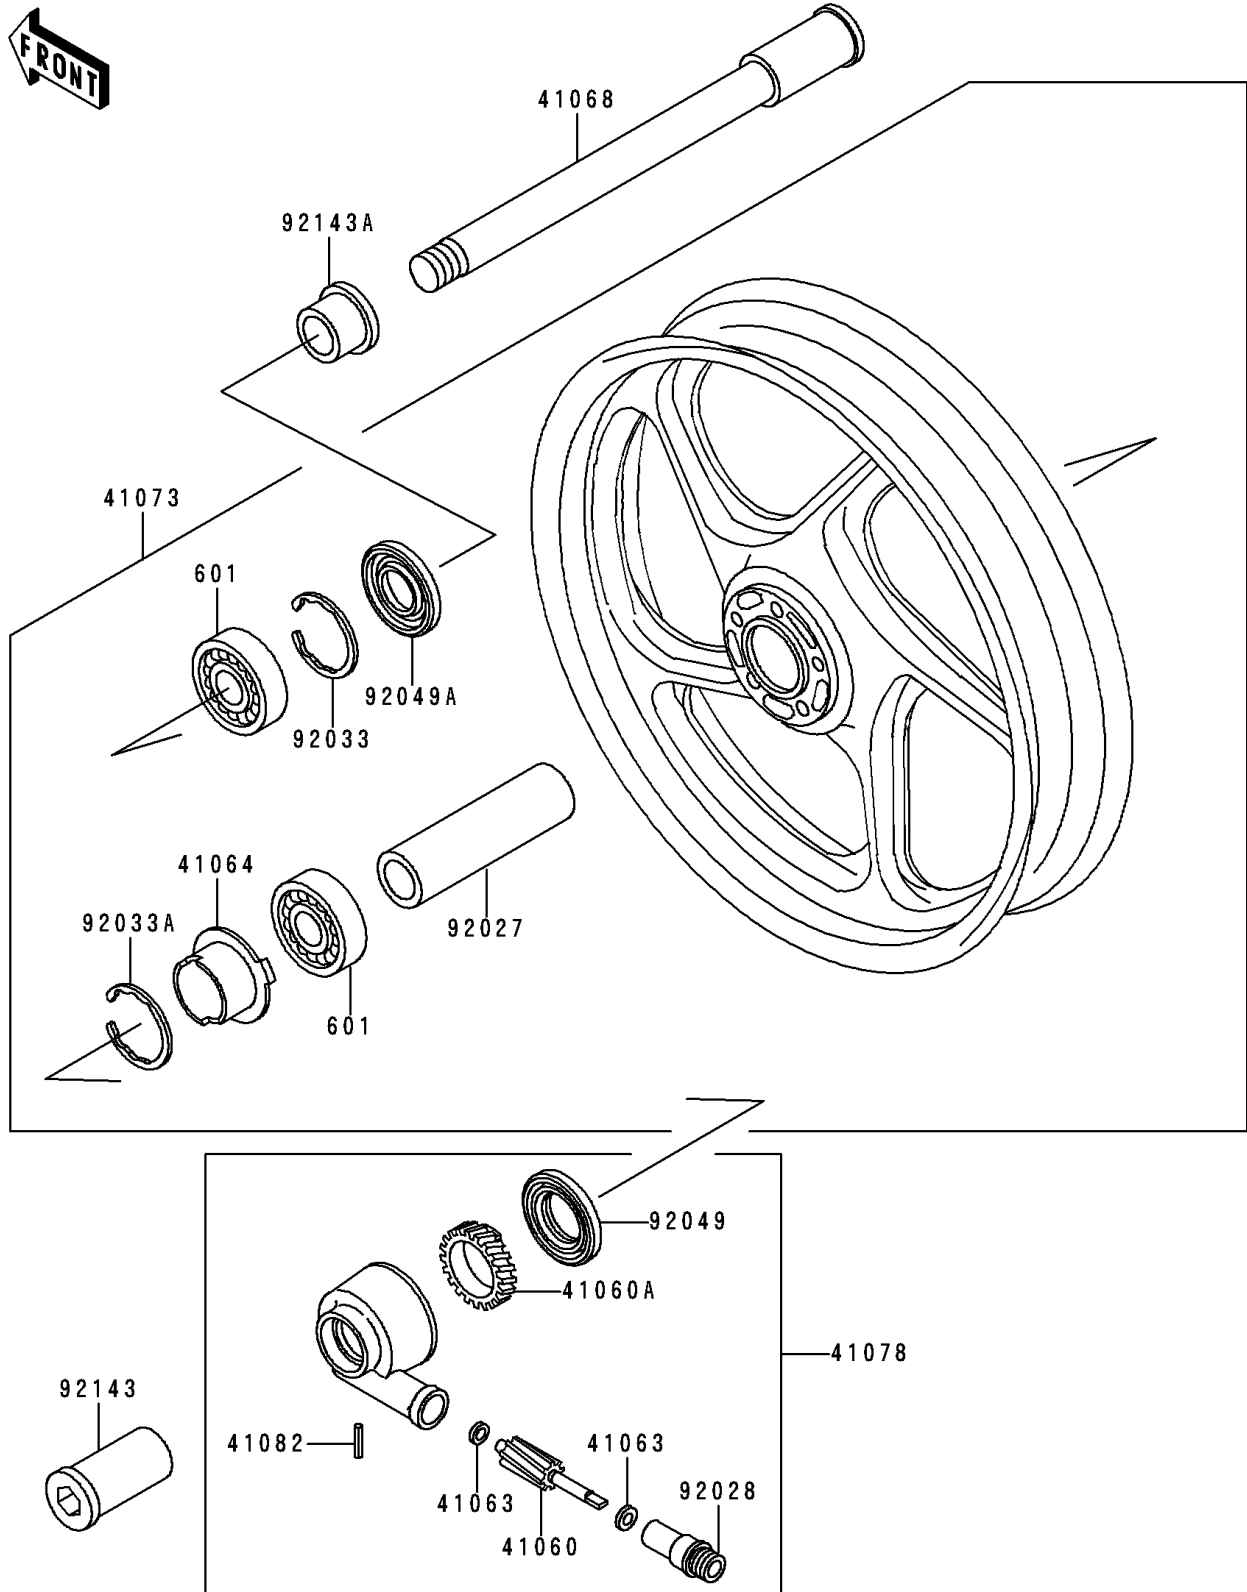

# 1996 Concours (Canada Only) PARTS DIAGRAM

Front Wheel

F2230

### Front Wheel

ITEM NAME	PART NUMBER	QUANTITY
BEARING-BALL,#6203UUC3 (Ref # 601)	601B6203UU	2
GEAR-METER SCREW,9T (Ref # 41060)	41060-1123	1
GEAR-METER SCREW,25T (Ref # 41060A)	41060-1151	1
WASHER,5.1X9X0.4 (Ref # 41063)	41063-001	2
RECEIVER-SPEEDOMETER (Ref # 41064)	41064-1006	1
AXLE,FR (Ref # 41068)	41068-1255	1
WHEEL-ASSY,FR,G.GRAY (Ref # 41073)	41073-1545-GE	1
CASE-ASSY-METER GEAR (Ref # 41078)	41078-1101	1
PIN,SPRING (Ref # 41082)	41082-001	1
COLLAR,17X25X92 (Ref # 92027)	92027-1545	1
BUSHING,SPEEDOMETER (Ref # 92028)	92028-1066	1
RING-SNAP,40MM (Ref # 92033)	92033-1040	1
RING-SNAP,42MM (Ref # 92033A)	92033-1041	1
SEAL-OIL,BJN30427-C3 (Ref # 92049)	92049-1057	1
SEAL-OIL,AG1258AO (Ref # 92049A)	92049-1110	1
COLLAR,FR AXLE,NUT,L=42.5 (Ref # 92143)	92143-1206	1
COLLAR,FR AXLE,L=15 (Ref # 92143A)	92143-1578	1