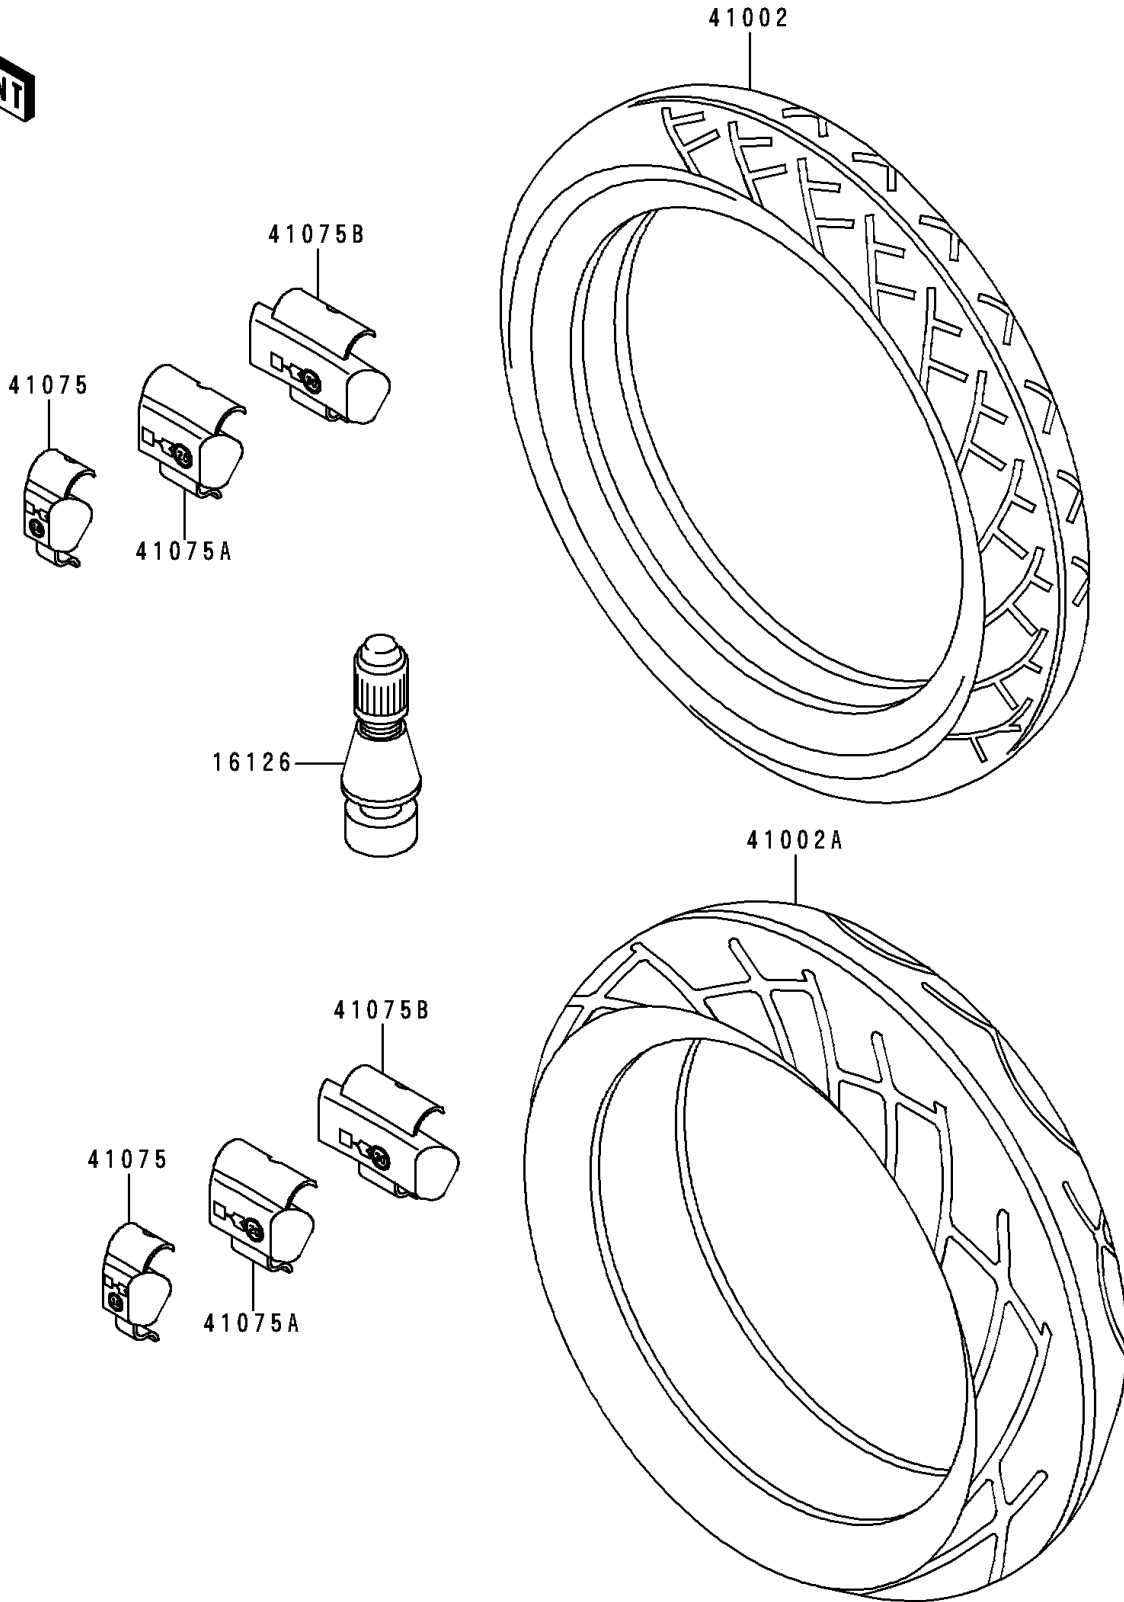

1999 Concours PARTS DIAGRAM

Tires

F2210

1999 Concours PARTS LIST

Tires

ITEM NAME	PART NUMBER	QUANTITY
VALVE,TIRE (Ref # 16126)	16126-1140	2
TIRE,FR,120/70R18 59V,K701F(D) (Ref # 41002)	41002-1966	1
TIRE,RR,150/80R16 71V,K700J(D) (Ref # 41002A)	41002-1977	1
BALANCER-WHEEL,10G,SILVER (Ref # 41075)	41075-1056	AR
BALANCER-WHEEL,20G,SILVER (Ref # 41075A)	41075-1057	AR
BALANCER-WHEEL,30G,SILVER (Ref # 41075B)	41075-1058	AR