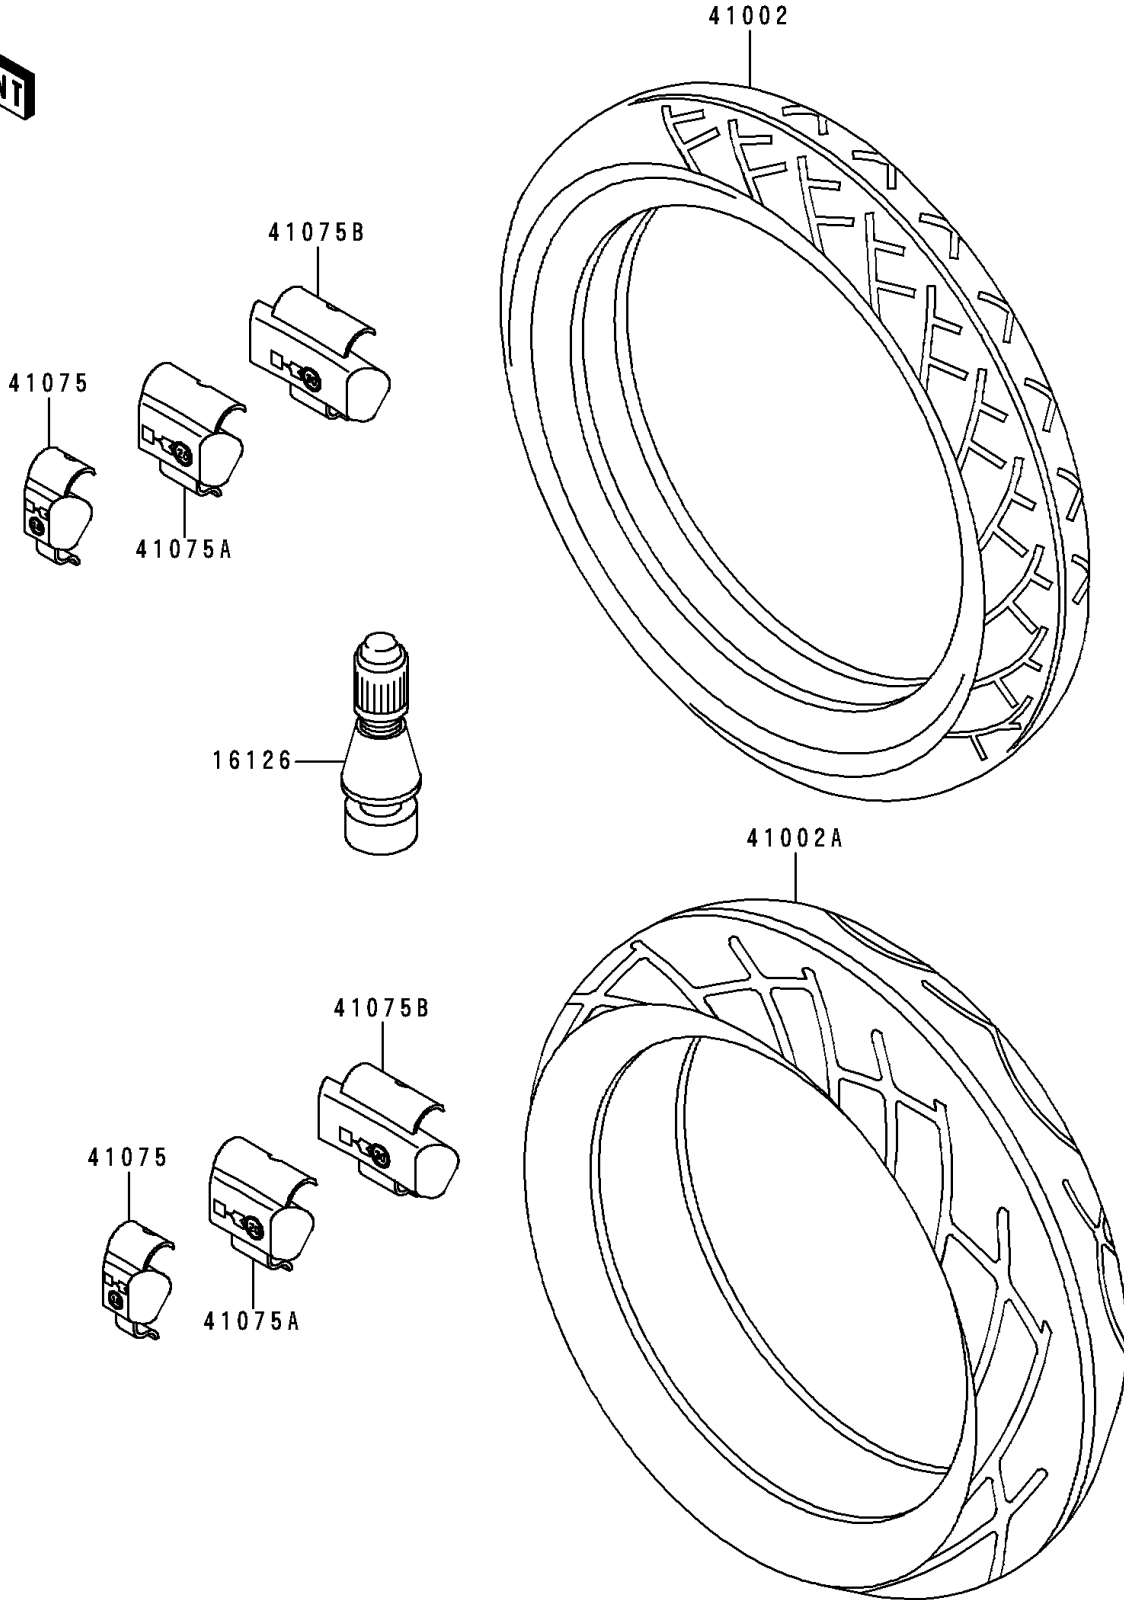

1998 Concours PARTS DIAGRAM

Tires

F2210

1998 Concours PARTS LIST

Tires

ITEM NAME	PART NUMBER	QUANTITY
VALVE,TIRE (Ref # 16126)	16126-1140	2
TIRE,FR,120/70R18 59V,K701F(D) (Ref # 41002)	41002-1966	1
TIRE,RR,150/80R16 71V,K700J(D) (Ref # 41002A)	41002-1977	1
BALANCER-WHEEL,10G,SILVER (Ref # 41075)	41075-1056	AR
BALANCER-WHEEL,20G,SILVER (Ref # 41075A)	41075-1057	AR
BALANCER-WHEEL,30G,SILVER (Ref # 41075B)	41075-1058	AR