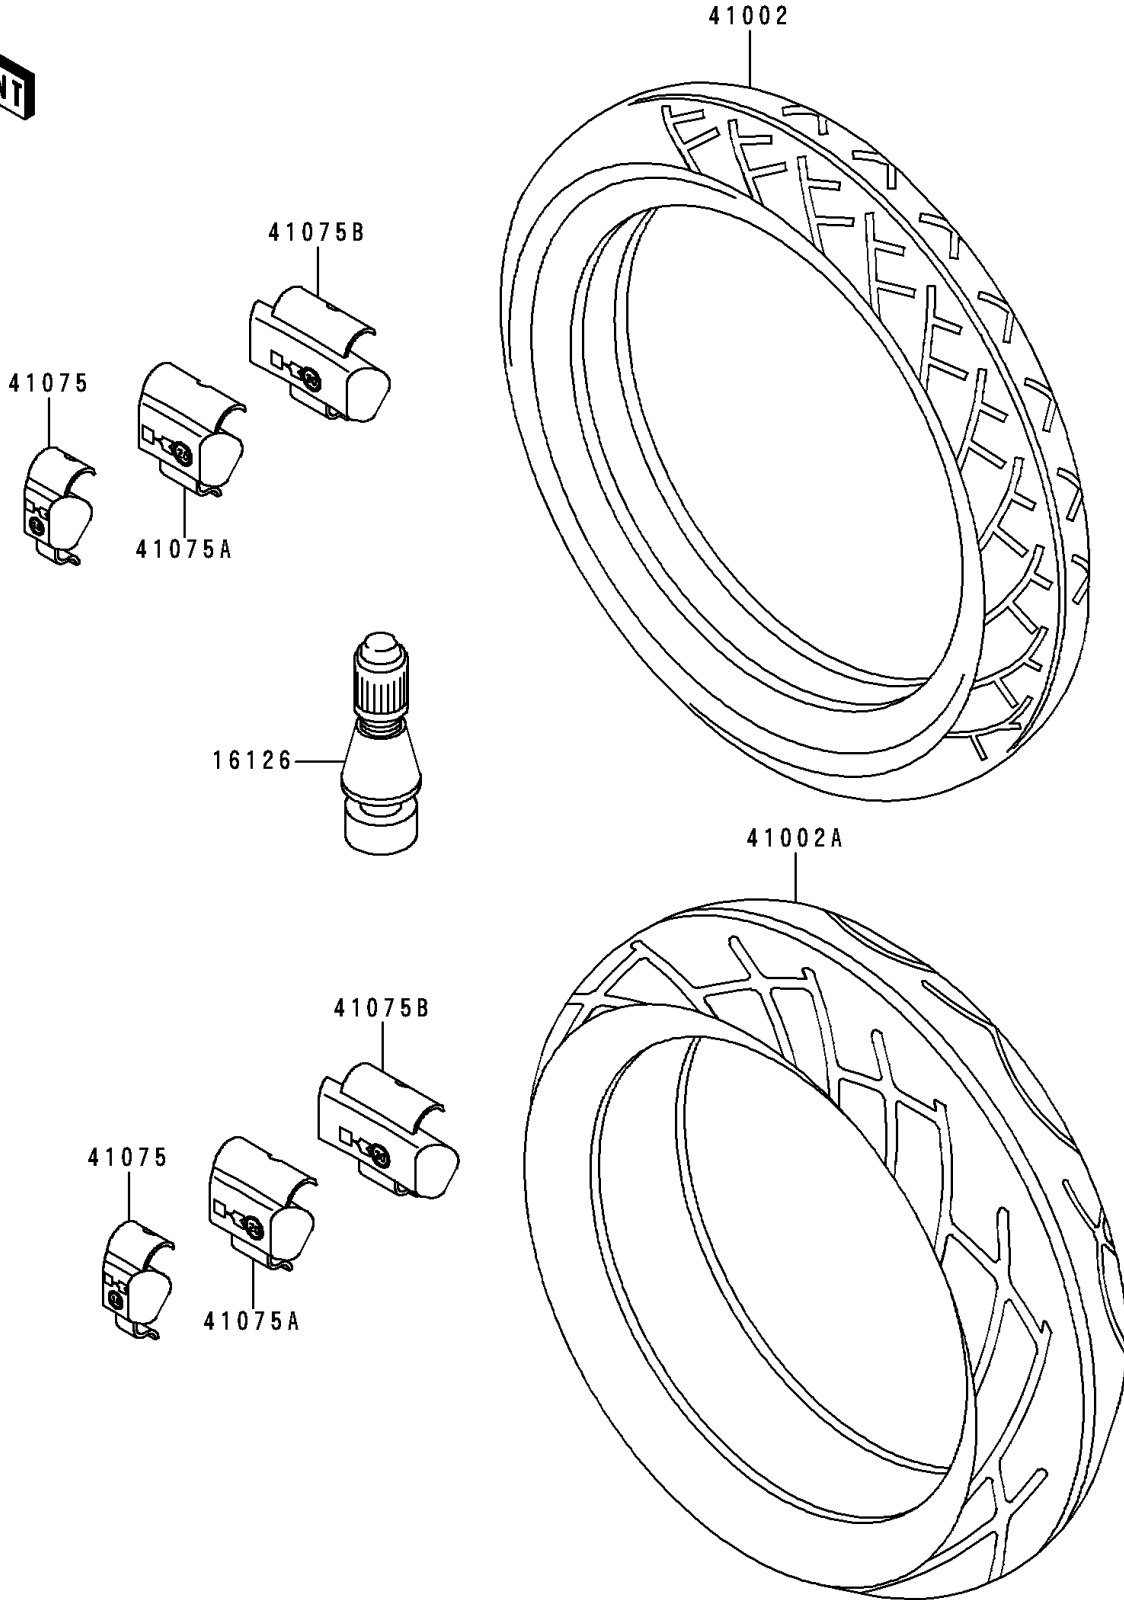

# 1996 Concours (Canada Only) PARTS DIAGRAM

Tires

F2210

### Tires

ITEM NAME	PART NUMBER	QUANTITY
VALVE,TIRE (Ref # 16126)	16126-1140	2
TIRE,FR,120/70R18 59V,K701F(D) (Ref # 41002)	41002-1966	1
TIRE,RR,150/80R16 71V,K700J(D) (Ref # 41002A)	41002-1977	1
BALANCER-WHEEL,10G,SILVER (Ref # 41075)	41075-1056	AR
BALANCER-WHEEL,20G,SILVER (Ref # 41075A)	41075-1057	AR
BALANCER-WHEEL,30G,SILVER (Ref # 41075B)	41075-1058	AR