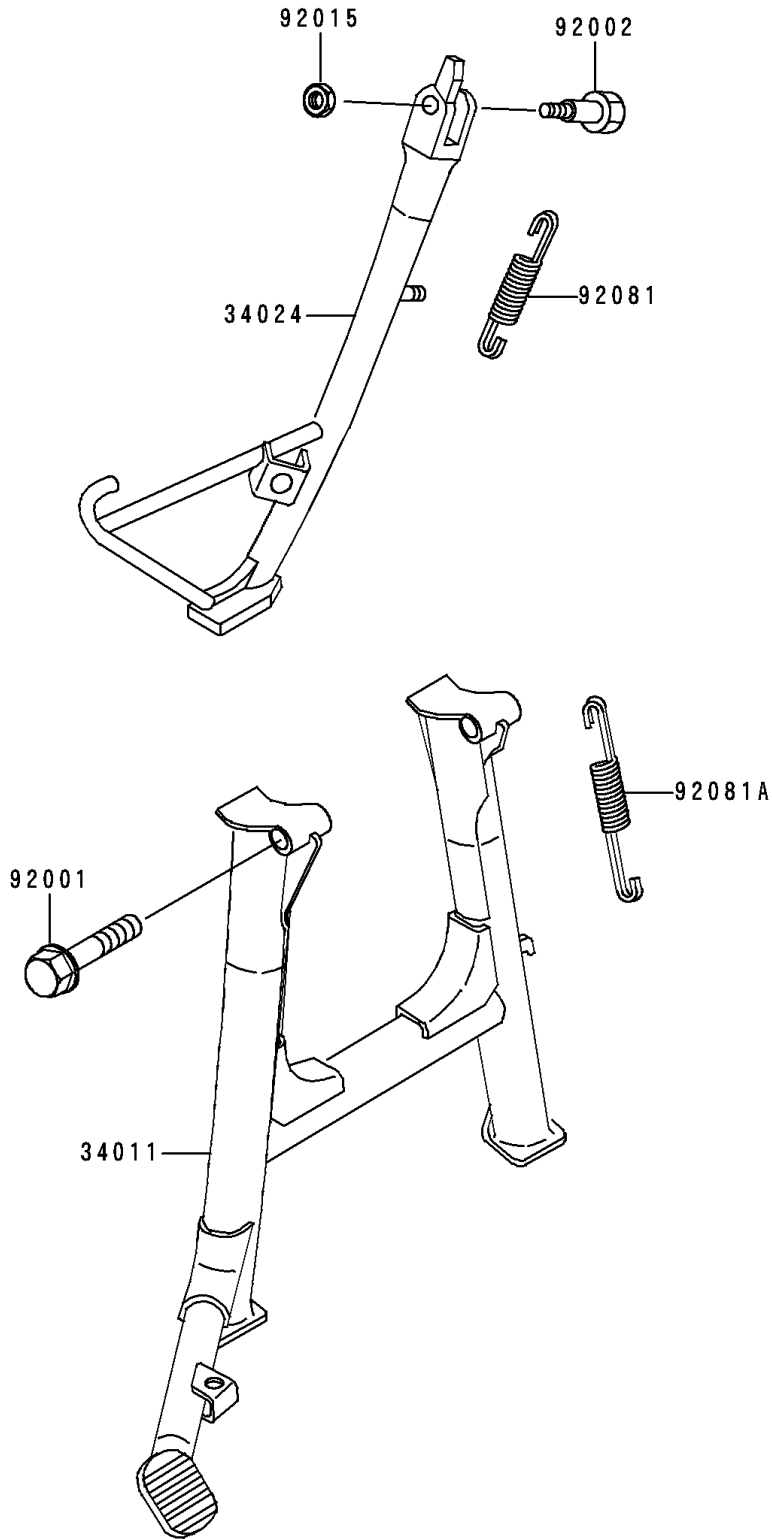

1996 Concours (Canada Only) PARTS DIAGRAM

Stand(s)

F2190

1996 Concours (Canada Only) PARTS LIST

Stand(s)

ITEM NAME	PART NUMBER	QUANTITY
STAND-CENTER (Ref # 34011)	34011-1134	1
STAND-SIDE (Ref # 34024)	34024-1208	1
BOLT,CENTER STAND (Ref # 92001)	92001-1880	2
BOLT,SIDE STAND (Ref # 92002)	92002-1813	1
NUT,LOCK,10MM,BLACK (Ref # 92015)	92015-1188	1
SPRING,SIDE STAND (Ref # 92081)	92081-1676	1
SPRING,CENTER STAND (Ref # 92081A)	92081-1828	1