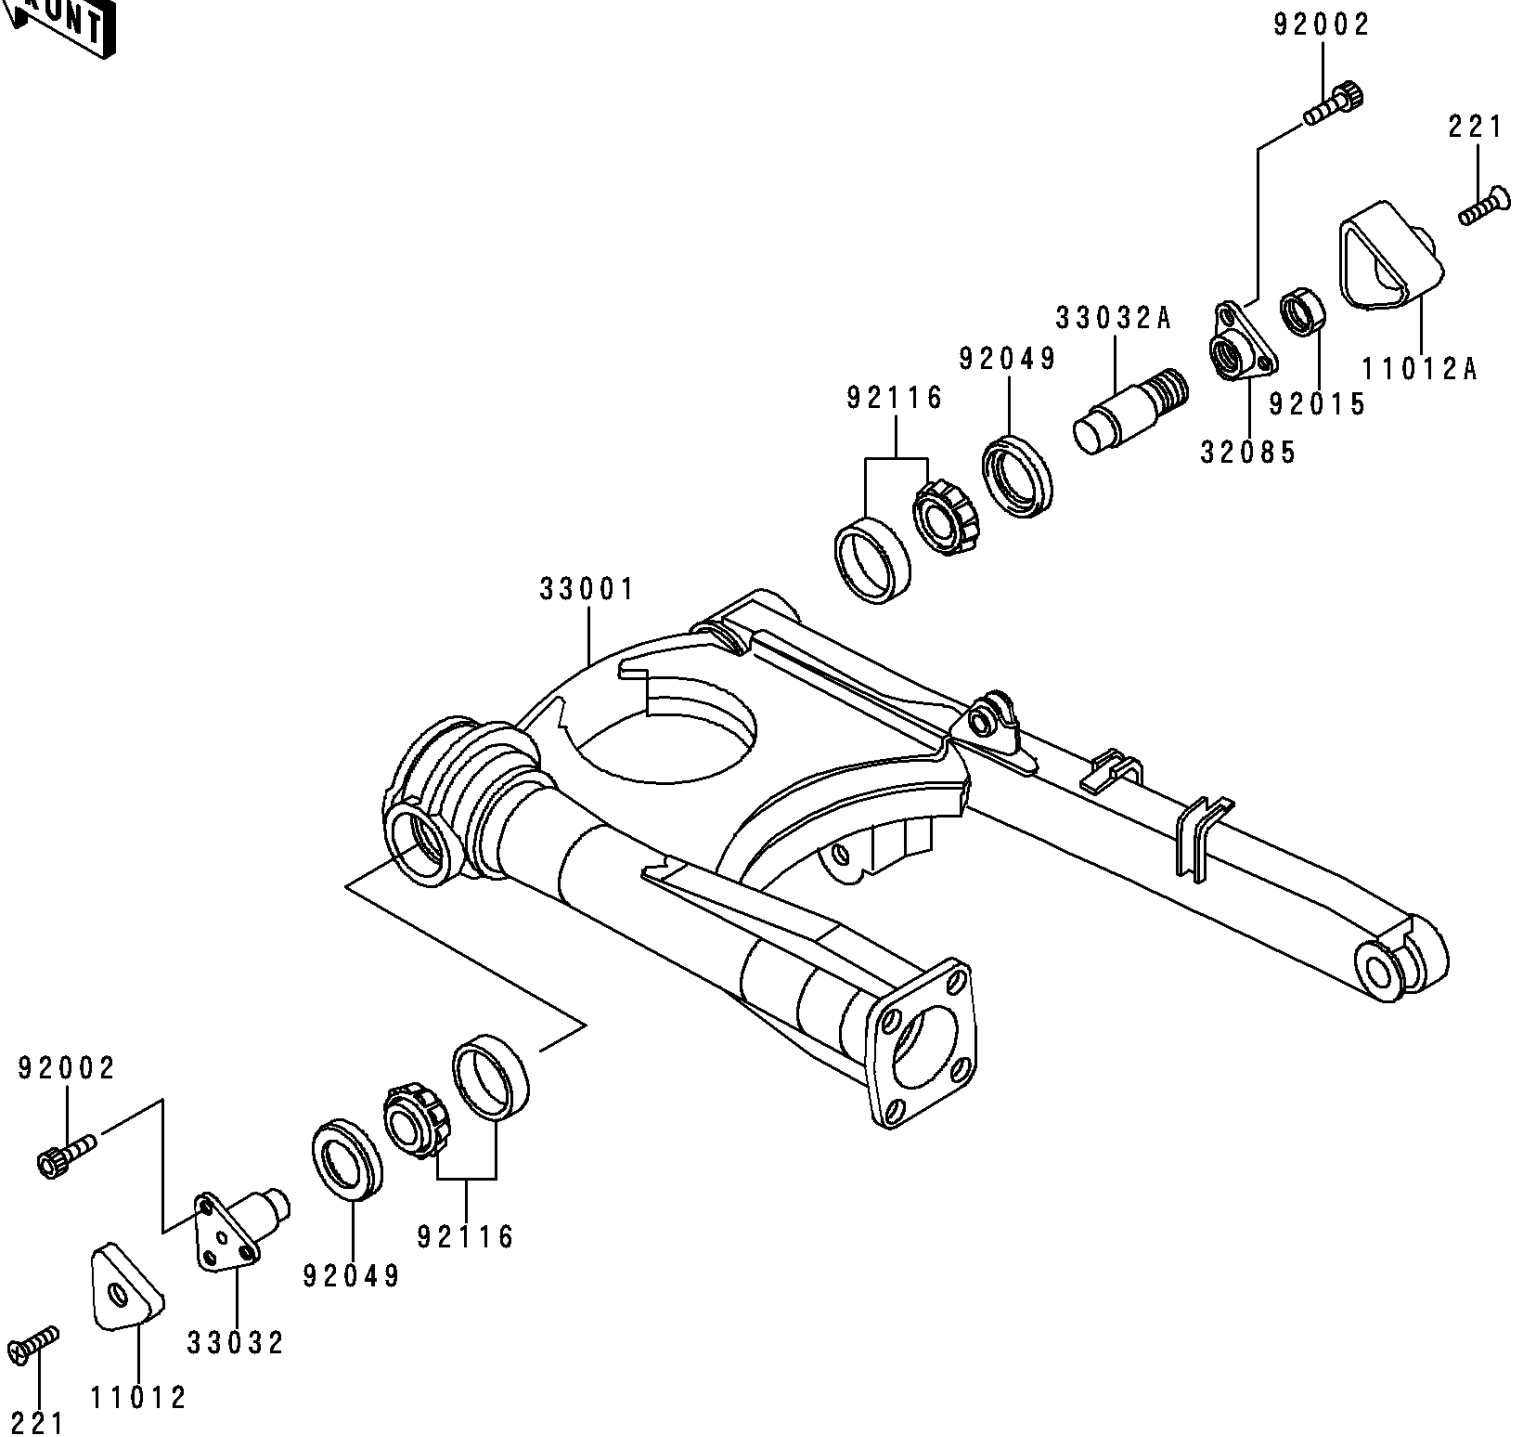

1996 Concours (Canada Only) PARTS DIAGRAM

Swingarm

F2141

1996 Concours (Canada Only) PARTS LIST

Swingarm

ITEM NAME	PART NUMBER	QUANTITY
SCREW-CSK-CROS (Ref # 221)	221C0620	2
CAP,SWING ARM,LH (Ref # 11012)	11012-1512	1
CAP,SWING ARM,RH (Ref # 11012A)	11012-1518	1
STOPPER,SWING ARM SHAFT,RH (Ref # 32085)	32085-1234	1
ARM-COMP-SWING (Ref # 33001)	33001-1463	1
SHAFT-SWING ARM,LH (Ref # 33032)	33032-1122	1
SHAFT-SWING ARM,RH (Ref # 33032A)	33032-1123	1
BOLT,SOCKET,8X20 (Ref # 92002)	92002-1178	6
NUT,20MM (Ref # 92015)	92015-1589	1
SEAL-OIL,26X42X6 (Ref # 92049)	92049-1256	2
BEARING-ROLLER,H1-CAP 32004JR (Ref # 92116)	92116-1061	2