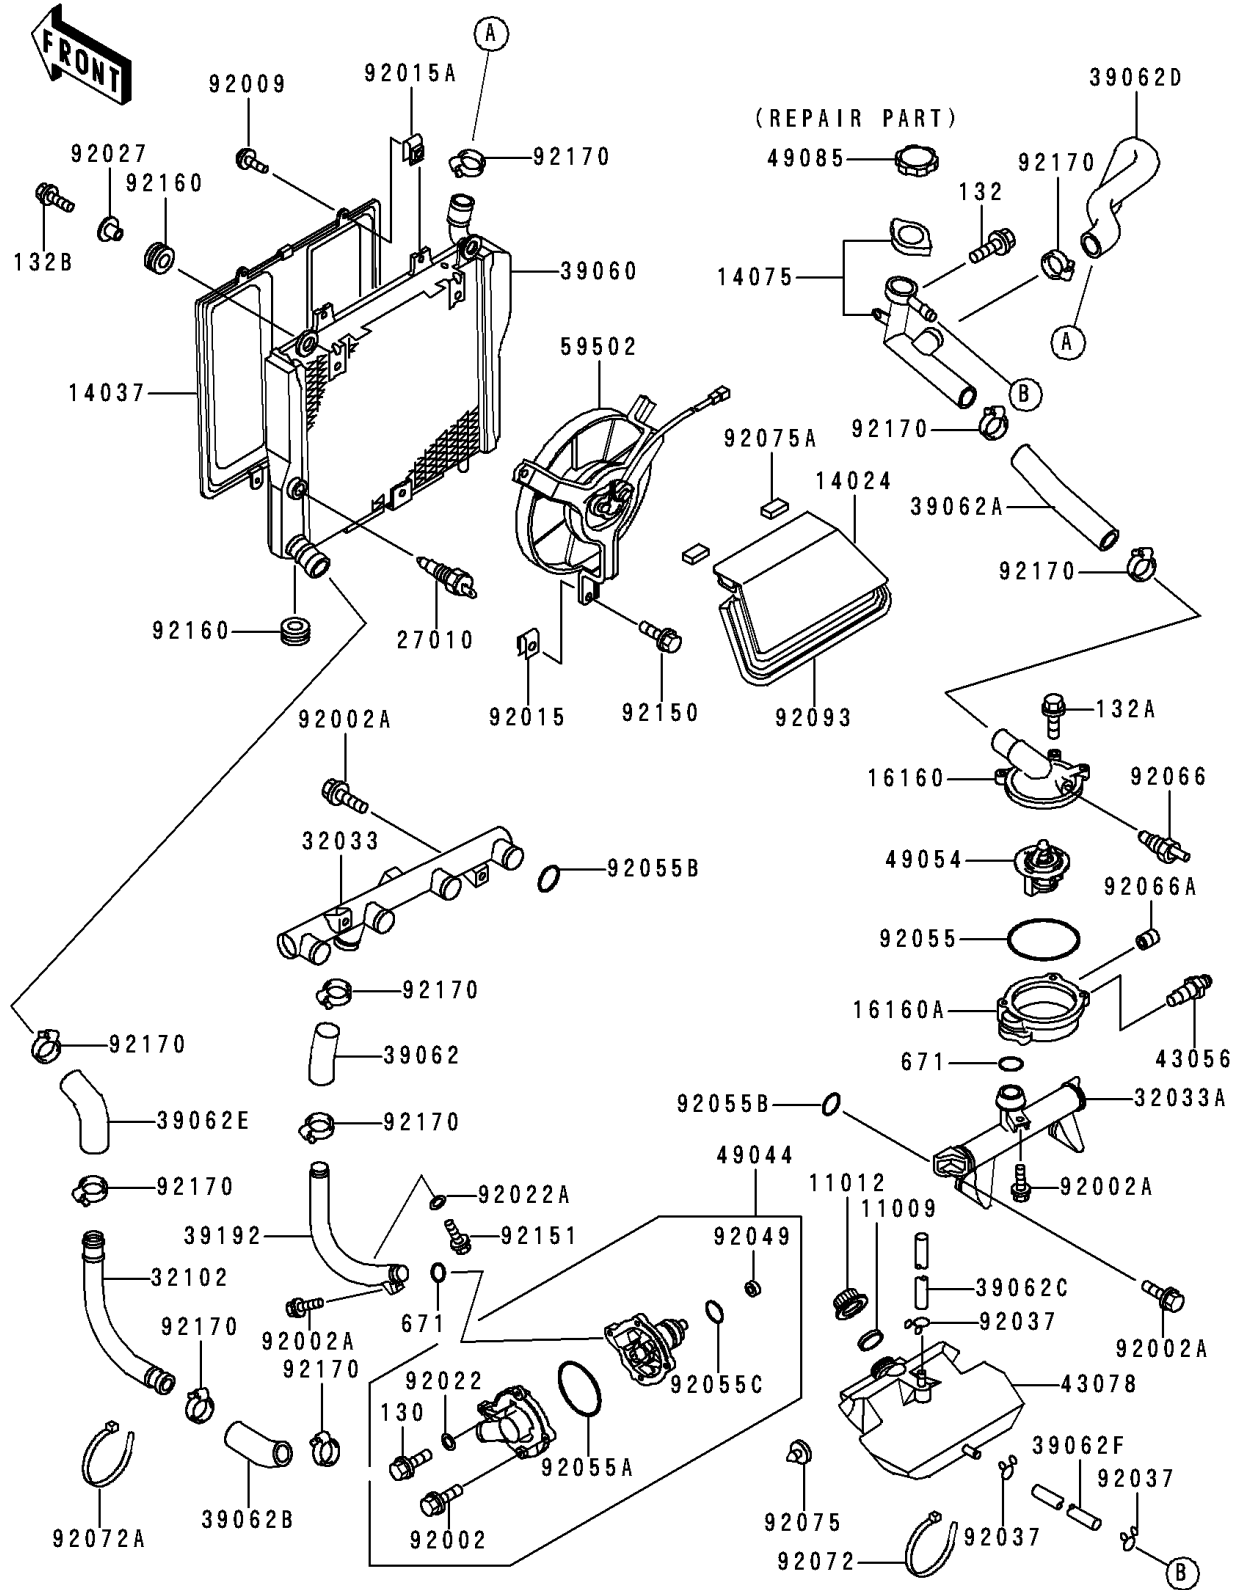

# 1998 Concours PARTS DIAGRAM

# 1998 Concours PARTS LIST

## Radiator

ITEM NAME	PART NUMBER	QUANTITY
NUT (Ref # 92015)	92015-1487	3
NUT,6MM (Ref # 92015A)	92015-1758	4
WASHER,6MM (Ref # 92022)	92022-1976	1
WASHER,6.2X11X1 (Ref # 92022A)	92022-304	1
COLLAR,L=14 (Ref # 92027)	92027-1134	2
CLAMP,TUBE (Ref # 92037)	92037-147	3
SEAL-OIL,WATER PUMP (Ref # 92049)	92049-1416	1
RING-O,53.5X2.6 (Ref # 92055)	92055-112	1
RING-O,WATER PUMP (Ref # 92055A)	92055-1271	1
RING-O (Ref # 92055B)	92055-1282	6
RING-O,33.2X2.4 (Ref # 92055C)	92055-1424	1
BOLT-FLANGED,6X10,BLACK (Ref # 130)	130C0610	1
BOLT-FLANGED-SMALL (Ref # 132)	132J0608	2
BOLT-FLANGED-SMALL (Ref # 132A)	132J0620	3
BOLT-FLANGED-SMALL (Ref # 132B)	132J0825	2
O RING,25MM (Ref # 671)	671B2525	2
PLUG,SENSOR WATER (Ref # 92066)	92066-1183	1
PLUG (Ref # 92066A)	92066-1201	1
BAND,L=185 (Ref # 92072)	92072-1195	1
BAND,L=365 (Ref # 92072A)	92072-1197	1
DAMPER,RUBBER (Ref # 92075)	92075-078	8
DAMPER (Ref # 92075A)	92075-1446	2
SEAL (Ref # 92093)	92093-1214	1
BOLT,6X16 (Ref # 92150)	92150-1187	3
BOLT,6X10 (Ref # 92151)	92151-1344	1
DAMPER (Ref # 92160)	92160-1007	4
CLAMP,COOLING HOSE (Ref # 92170)	92170-1284	10