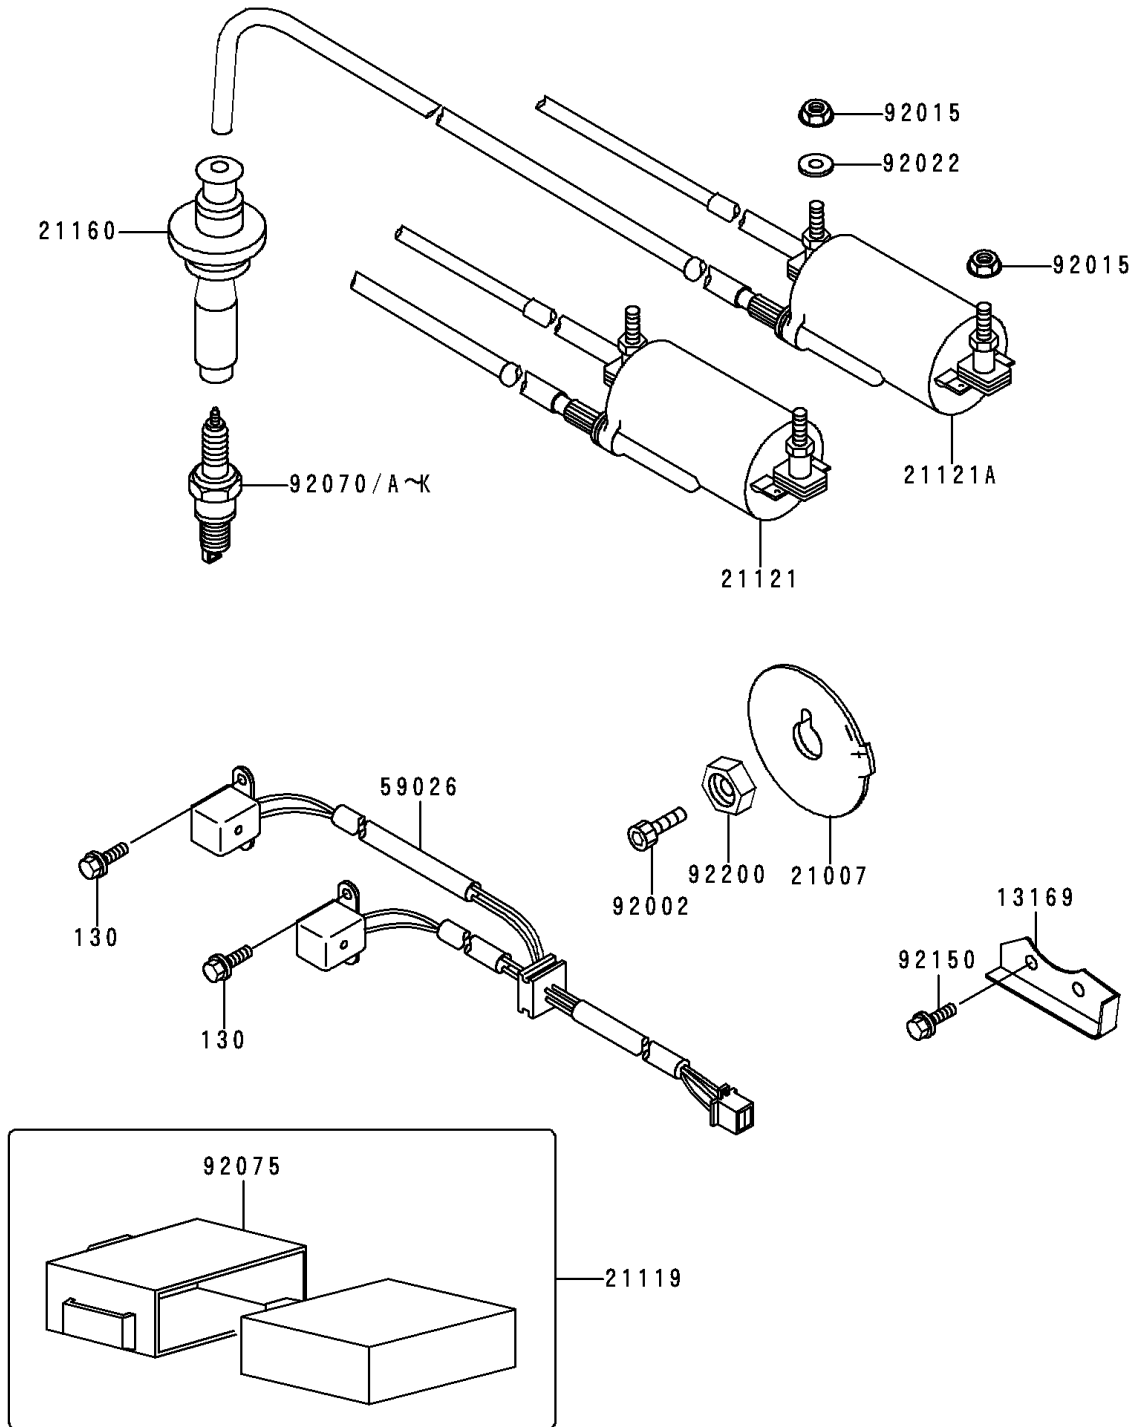

1996 Concours (Canada Only) PARTS DIAGRAM

Ignition System

E1830

1996 Concours (Canada Only) PARTS LIST

Ignition System

ITEM NAME	PART NUMBER	QUANTITY
PLATE,CHAIN GUIDE (Ref # 13169)	13169-1748	1
ROTOR,PULSING COIL (Ref # 21007)	21007-1109	1
IGNITER (Ref # 21119)	21119-1110	1
COIL-IGNITION,#1 (Ref # 21121)	21121-1110	1
COIL-IGNITION,#2 (Ref # 21121A)	21121-1111	1
CAP-ASSY-PLUG (Ref # 21160)	21160-1065	4
COIL-PULSING (Ref # 59026)	59026-1061	1
BOLT,SOCKET,8X25 (Ref # 92002)	92002-1442	1
NUT,FLANGED,6MM (Ref # 92015)	92015-1193	4
WASHER,7X16X1.2 (Ref # 92022)	92022-024	2
PLUG-SPARK,X24ESR-U(ND) (Ref # 92070)		4
PLUG-SPARK,X27ESR-U(ND) (Ref # 92070G)		4
PLUG-SPARK,X22ESR-U(ND) (Ref # 92070H)		4
PLUG-SPARK,DR7EA(NGK) (Ref # 92070I)	92070-1165	4
BOLT-FLANGED (Ref # 130)	130G0512	4
PLUG-SPARK,DR9EA(NGK) (Ref # 92070J)	92070-1189	4
PLUG-SPARK,DR8EA(NGK) (Ref # 92070K)	92070-1199	4
DAMPER,IGNITER (Ref # 92075)	92075-1592	1
BOLT,6X12 (Ref # 92150)	92150-1841	2
WASHER,ROTOR (Ref # 92200)	92200-1173	1