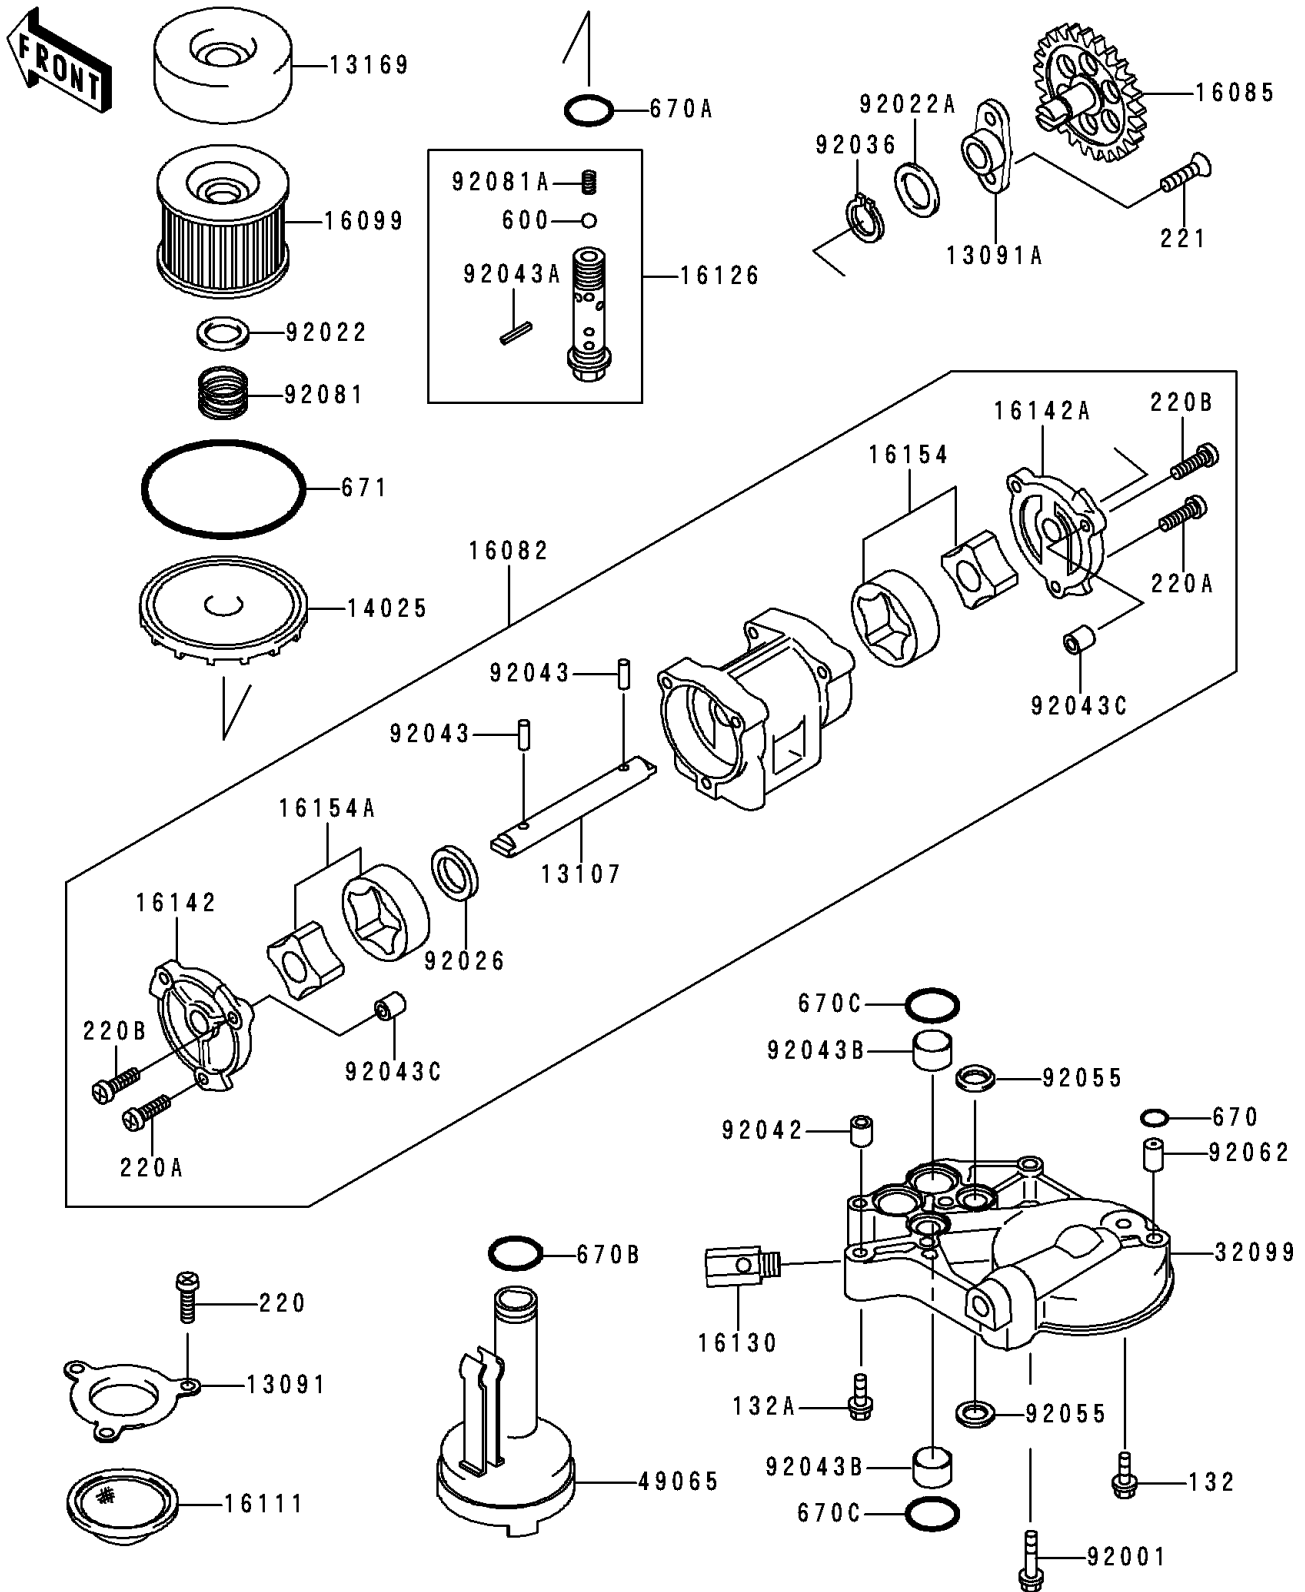

# 1996 Concours (Canada Only) PARTS DIAGRAM

Oil Pump/Oil Filter

E1710

## Oil Pump/Oil Filter

ITEM NAME	PART NUMBER	QUANTITY
BOLT-FLANGED-SMALL (Ref # 132)	132G0616	1
BOLT-FLANGED-SMALL (Ref # 132A)	132G0645	1
SCREW-PAN-CROS,6X12 (Ref # 220)	220B0612	3
SCREW-PAN-CROS,6X14 (Ref # 220A)	220B0614	4
SCREW-PAN-CROS,6X20,WHITE (Ref # 220B)	220B0620	2
SCREW-CSK-CROS,6X16 (Ref # 221)	221B0616	2
BALL-STEEL,3/8" (Ref # 600)	600A1200	1
O RING,8MM (Ref # 670)	670B1508	1
O RING,16MM (Ref # 670A)	670B2016	1
HOLDER,OIL FILTER (Ref # 13091)	13091-1274	1
HOLDER,PUMP GEAR (Ref # 13091A)	13091-1333	1
SHAFT,OIL PUMP (Ref # 13107)	13107-1105	1
PLATE,OIL FILTER (Ref # 13169)	13169-1313	1
COVER,OIL FILTER,F.BLACK (Ref # 14025)	14025-1422	1
PUMP-ASSY-OIL (Ref # 16082)	16082-1060	1
GEAR,OIL PUMP,35T (Ref # 16085)	16085-1103	1
ELEMENT-OIL FILTER (Ref # 16099)	16099-003	1
FILTER,OIL (Ref # 16111)	16111-003	1
VALVE,OIL FILTER (Ref # 16126)	16126-1108	1
VALVE-ASSY-RELIEF (Ref # 16130)	16130-1001	1
COVER-PUMP,LH (Ref # 16142)	16142-1052	1
COVER-PUMP,RH (Ref # 16142A)	16142-1054	1
ROTOR-PUMP (Ref # 16154)	16154-1007	1
ROTOR-PUMP (Ref # 16154A)	16154-1053	1
CASE,OIL FILTER (Ref # 32099)	32099-1083	1
FILTER-OIL (Ref # 49065)	49065-1066	1
BOLT,FLANGED,6X38 (Ref # 92001)	92001-1105	4
WASHER,20.5X30X1 (Ref # 92022)	92022-1012	1
WASHER,14X20X1 (Ref # 92022A)	92022-1495	1

### Oil Pump/Oil Filter

ITEM NAME	PART NUMBER	QUANTITY
SPACER,OIL PUMP (Ref # 92026)	92026-1230	1
RING-SNAP,PUMP GEAR (Ref # 92036)	92036-1052	1
PIN,DOWEL,6.3X8X14 (Ref # 92042)	92042-007	1
PIN,DOWEL,5X17.8 (Ref # 92043)	92043-1061	2
PIN,SPRING,2X20 (Ref # 92043A)	92043-111	1
PIN,18X20X12 (Ref # 92043B)	92043-1213	3
PIN,DOWEL,8X10 (Ref # 92043C)	92043-1302	2
RING-O,19.5MM (Ref # 92055)	92055-077	3
NOZZLE (Ref # 92062)	92062-1055	1
SPRING,OIL FILTER (Ref # 92081)	92081-1018	1
SPRING (Ref # 92081A)	92081-109	1
O RING,18MM (Ref # 670B)	670B2018	1
O RING,20MM (Ref # 670C)	670D2020	3
O RING,90MM (Ref # 671)	671B2590	1