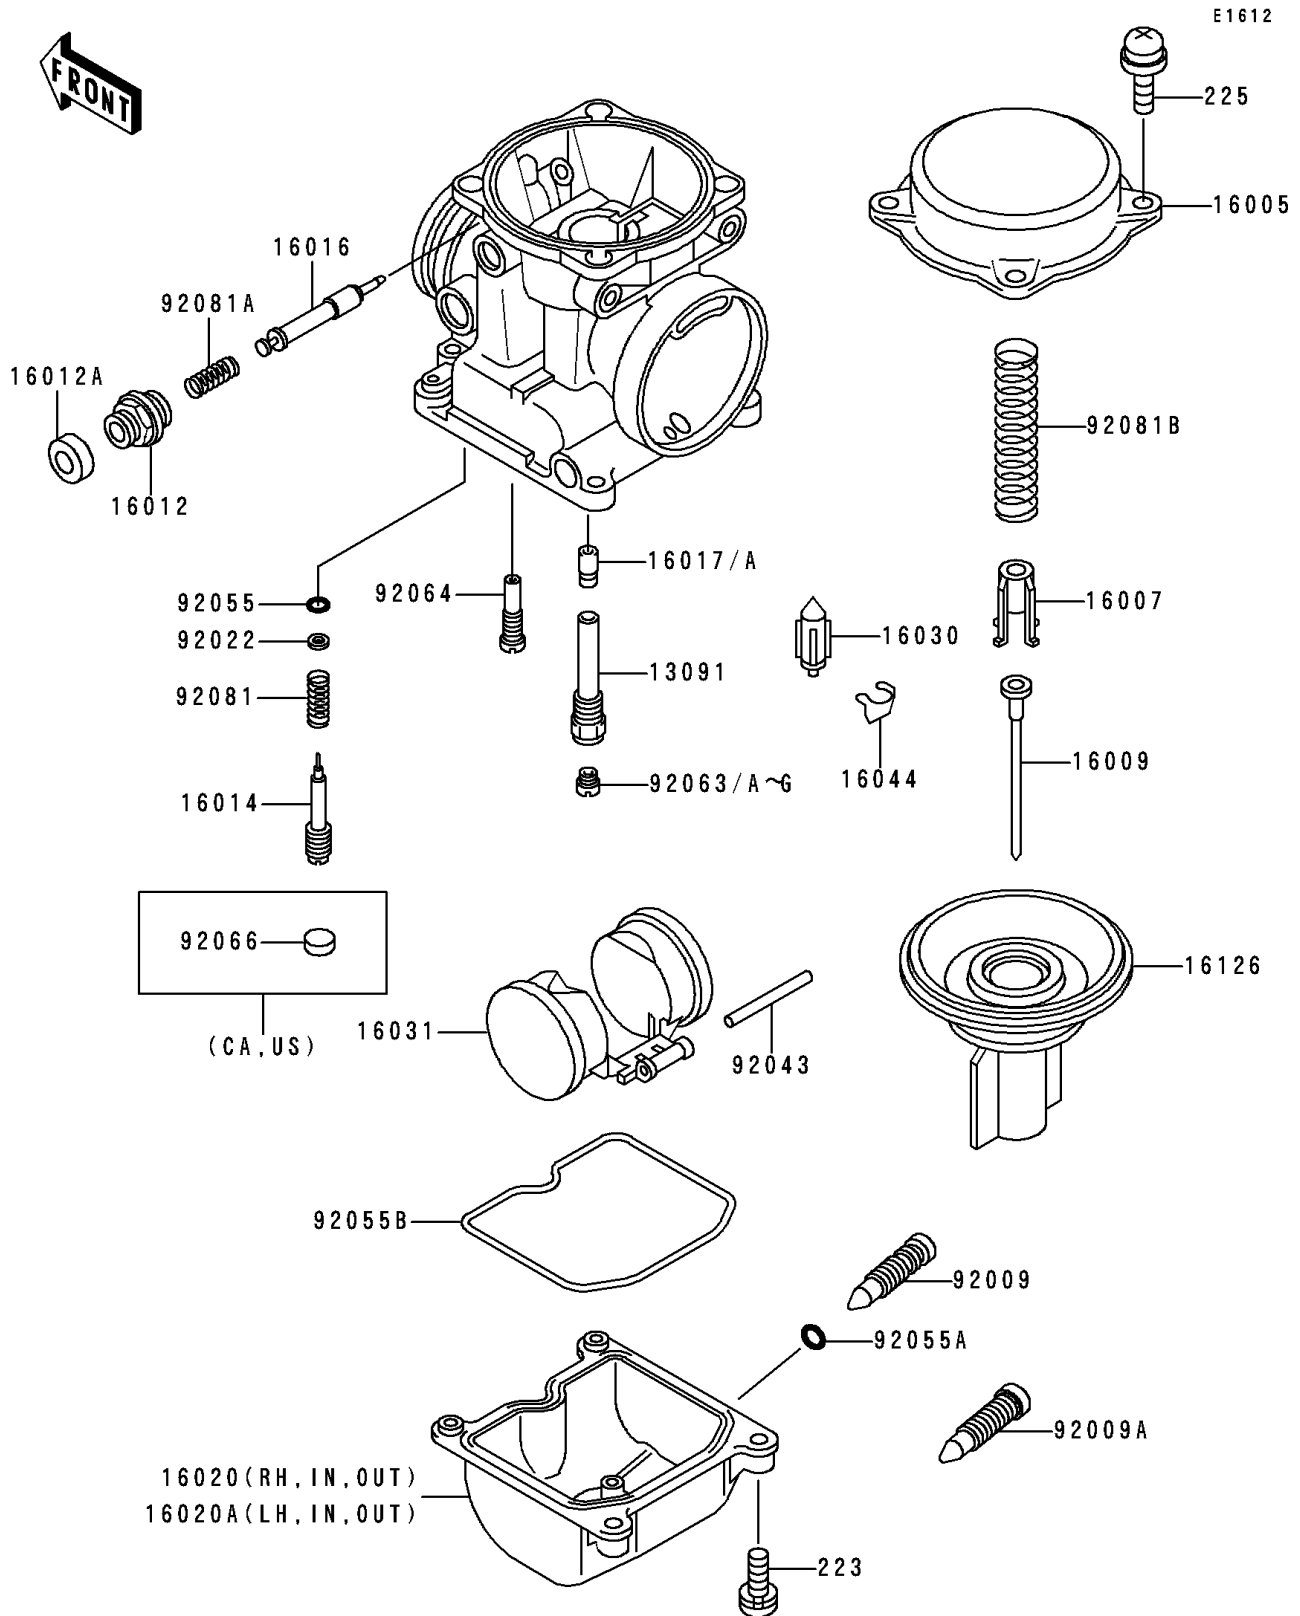

1996 Concours (Canada Only) PARTS DIAGRAM

Carburetor Parts

1996 Concours (Canada Only) PARTS LIST

Carburetor Parts

ITEM NAME	PART NUMBER	QUANTITY
HOLDER,NEEDLE JET (Ref # 13091)	13091-1259	4
TOP-CHAMBER,MIXING (Ref # 16005)	16005-1056	4
SEAT-SPRING,THROTTLE VALVE (Ref # 16007)	16007-1120	4
NEEDLE-JET,N52M (Ref # 16009)	16009-1326	4
CAP-STARTER PLUNGER (Ref # 16012)	16012-1051	4
CAP-STARTER PLUNGER (Ref # 16012A)	16012-1052	4
SCREW-PILOT AIR (Ref # 16014)	16014-1054	4
PLUNGER,STARTER (Ref # 16016)	16016-1061	4
JET-NEEDLE (Ref # 16017)	16017-1313	4
VALVE-FLOAT (Ref # 16030)	16030-1007	4
FLOAT (Ref # 16031)	16031-1056	4
CLAMP,FLOAT VALVE (Ref # 16044)	16044-007	4
VALVE,VACUUM (Ref # 16126)	16126-1160	4
SCREW,DRAIN,M6X1.0 (Ref # 92009)	92009-1487	4
SCREW,DRAIN,M6X0.75 (Ref # 92009A)	92009-1551	4
WASHER,PLAIN (Ref # 92022)	92022-1003	4
PIN,FLOAT (Ref # 92043)	92043-1207	4
RING-O,PILOT ADJUST (Ref # 92055)	92055-1002	4
RING-O,DRAIN SCREW (Ref # 92055A)	92055-1053	4
RING-O,FLOAT CHAMBER (Ref # 92055B)	92055-1222	4
JET-MAIN,#125 (Ref # 92063A)	92063-1069	4
JET-MAIN,#120 (Ref # 92063B)	92063-1072	4
JET-MAIN,#122 (Ref # 92063C)	92063-1073	4
JET-MAIN,#128 (Ref # 92063D)	92063-1074	4
JET-MAIN,#130 (Ref # 92063F)	92063-1075	4
SCREW-PAN-WS-CROS (Ref # 223)	223C0416	16
SCREW-PAN-WSP-CROS (Ref # 225)	225C0418	15
JET-PILOT,#35 (Ref # 92064)	92064-1101	4
SPRING,PILOT ADJUST SCREW (Ref # 92081)	92081-1002	4

1996 Concours (Canada Only) PARTS LIST

Carburetor Parts

ITEM NAME	PART NUMBER	QUANTITY
SPRING,STARTER PLUNGER (Ref # 92081A)	92081-1761	4
SPRING,VACUUM VALVE (Ref # 92081B)	92081-1925	4
CHAMBER-FLOAT,RH,SIDE (Ref # 16020)	16020-1054	2
CHAMBER-FLOAT,LH,SIDE (Ref # 16020A)	16020-1055	2