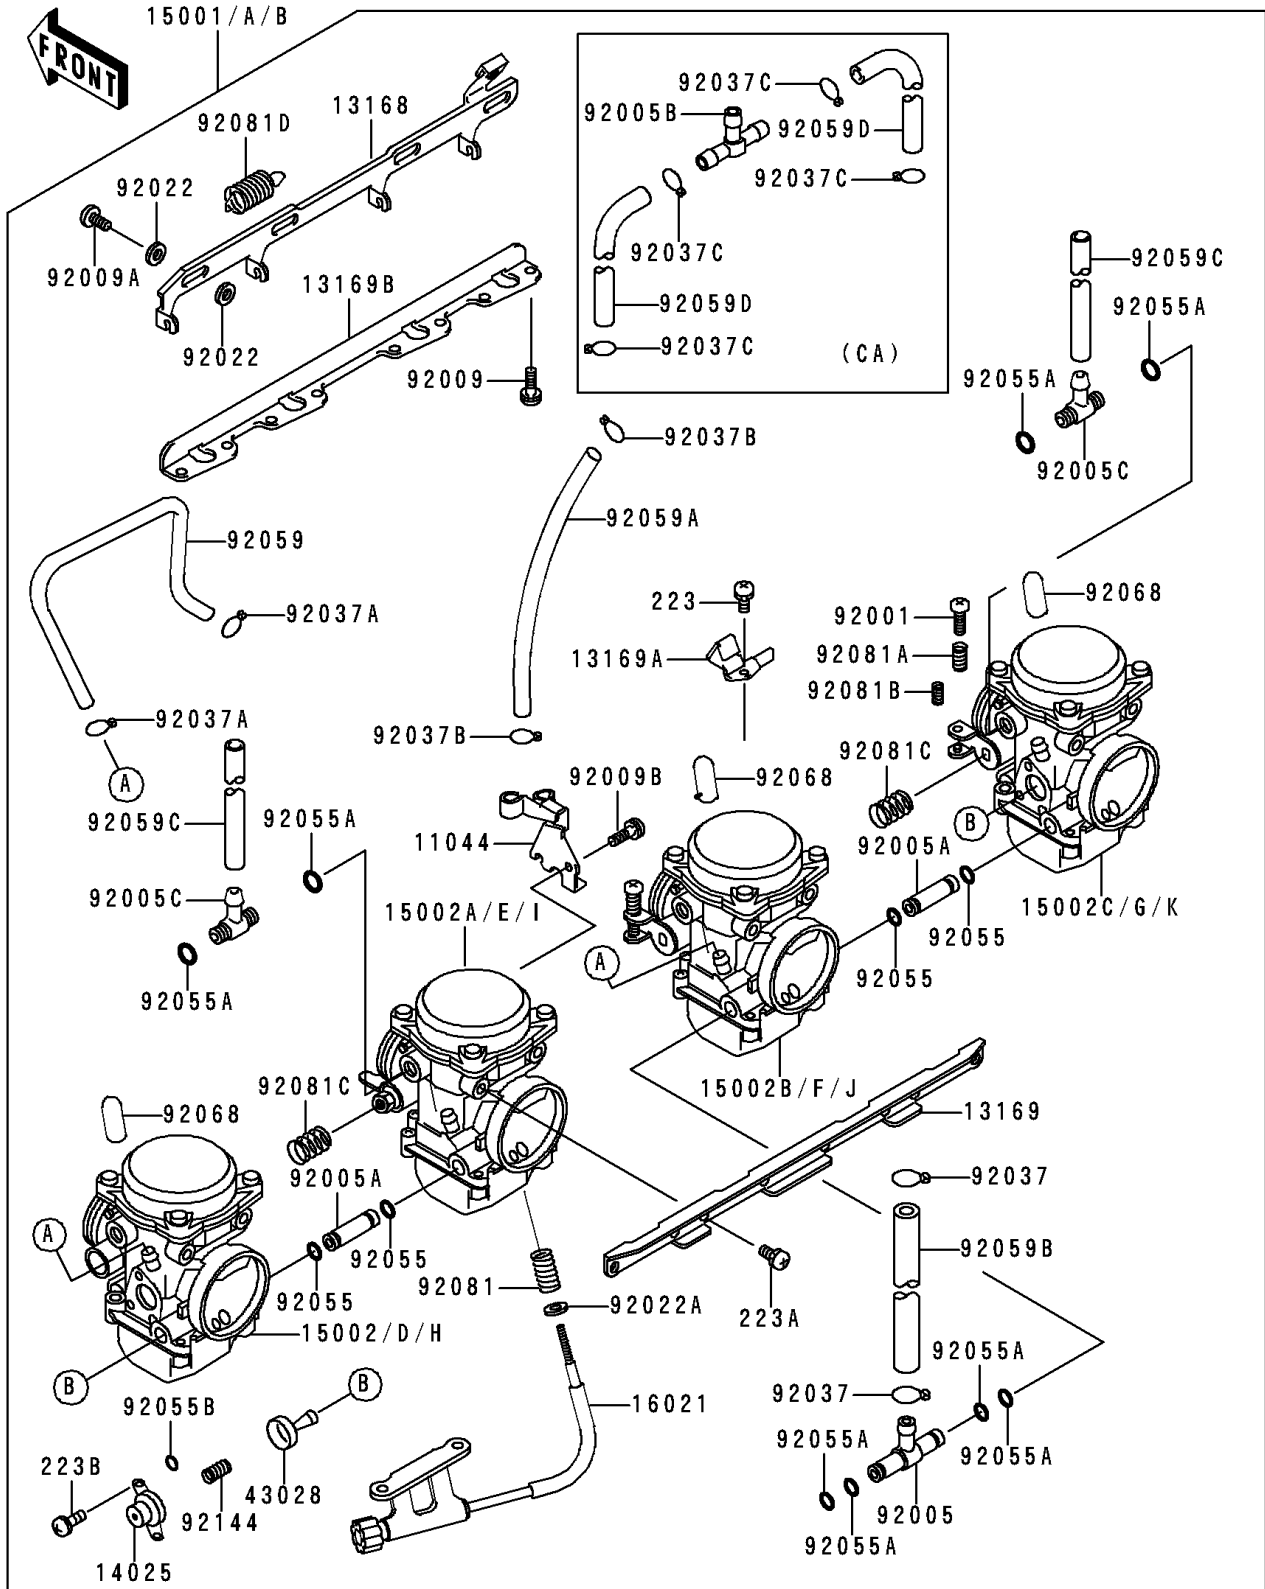

1999 Concours PARTS DIAGRAM

Carburetor

E1611

1999 Concours PARTS LIST

Carburetor

ITEM NAME	PART NUMBER	QUANTITY
BRACKET,THROTTLE CABLE (Ref # 11044)	11044-1546	1
LEVER,STARTER (Ref # 13168)	13168-1245	1
PLATE,CARBURETOR STAY,UPP (Ref # 13169)	13169-1869	1
PLATE,STARTER CABLE (Ref # 13169A)	13169-1871	1
PLATE,CARBURETOR STAY,LWR,6MM (Ref # 13169B)	13169-1873	1
COVER,AIR CUT VALVE (Ref # 14025)	14025-1903	2
SCREW-THROTTLE STOP (Ref # 16021)	16021-1101	1
DIAPHRAGM,AIR CUT VALVE (Ref # 43028)	43028-1053	2
SCREW-PAN-WS-CROS (Ref # 223)	223C0420	1
SCREW-PAN-WS-CROS (Ref # 223A)	223C0510	8
SCREW-PAN-WS-CROS (Ref # 223B)	223D0408	4
BOLT,THROTTLE ADJUST (Ref # 92001)	92001-1998	3
FITTING,FUEL,T-TYPE (Ref # 92005)	92005-1108	1
FITTING,FUEL,I-TYPE (Ref # 92005A)	92005-1109	2
FITTING,T-TYPE (Ref # 92005C)	92005-1125	2
SCREW,6X16 (Ref # 92009)	92009-1129	8
SCREW (Ref # 92009A)	92009-1262	3
SCREW,5X10 (Ref # 92009B)	92009-1365	1
WASHER,6.1X11X0.8,POLYACETAL (Ref # 92022)	92022-1199	6
WASHER,PLAIN,STOP SPRING (Ref # 92022A)	92022-1480	1
CLAMP,FUEL TUBE (Ref # 92037)	92037-1075	2
CLAMP,TUBE (Ref # 92037A)	92037-1142	4
CLAMP,TUBE (Ref # 92037B)	92037-1477	2
RING-O (Ref # 92055)	92055-1004	4
RING-O,FUEL FITTING (Ref # 92055A)	92055-1223	8
RING-O (Ref # 92055B)	92055-1245	2
TUBE,3.5X6.5X180 (Ref # 92059)	92059-1140	2
TUBE,5X9X200 (Ref # 92059A)	92059-1173	1
TUBE,7.3X12.5X260 (Ref # 92059B)	92059-1492	1