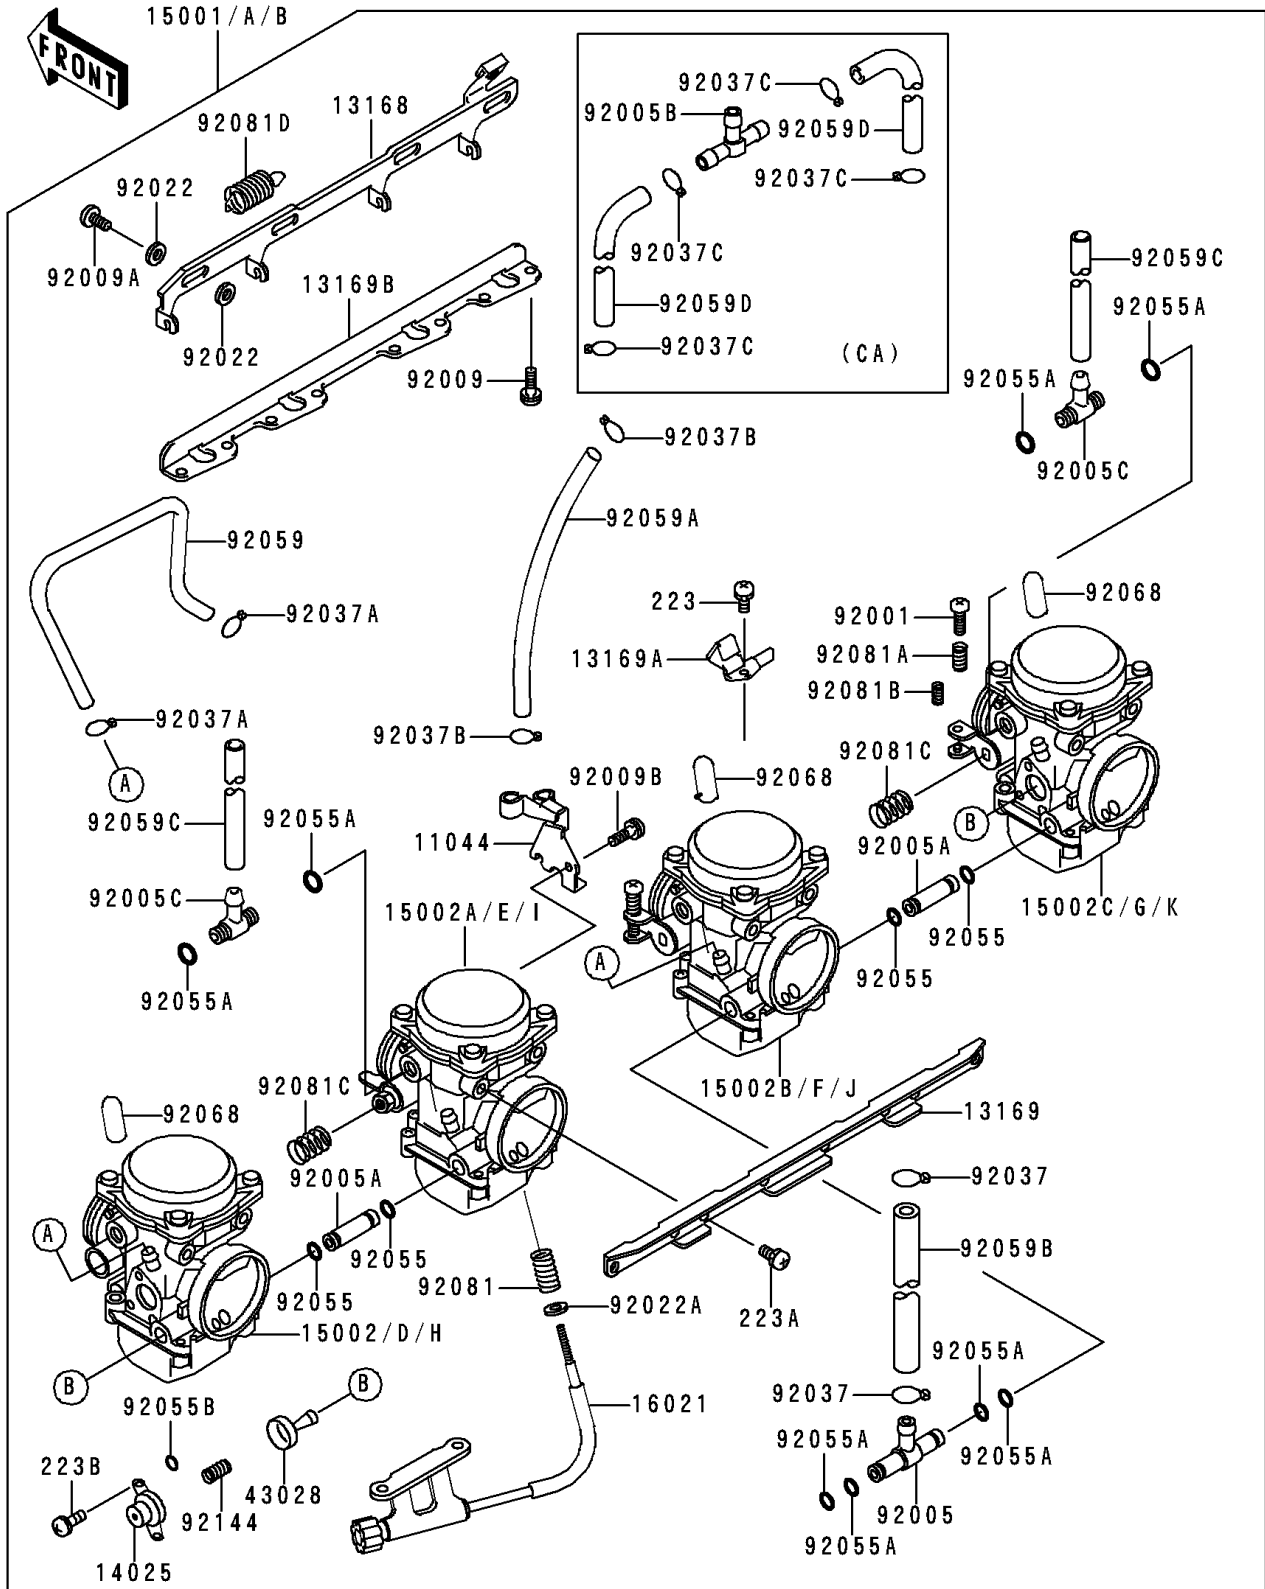

1998 Concours PARTS DIAGRAM

Carburetor

E1611

1998 Concours PARTS LIST

Carburetor

ITEM NAME	PART NUMBER	QUANTITY
BRACKET,THROTTLE CABLE (Ref # 11044)	11044-1546	1
LEVER,STARTER (Ref # 13168)	13168-1245	1
PLATE,CARBURETOR STAY,UPP (Ref # 13169)	13169-1869	1
PLATE,STARTER CABLE (Ref # 13169A)	13169-1871	1
PLATE,CARBURETOR STAY,LWR,6MM (Ref # 13169B)	13169-1873	1
COVER,AIR CUT VALVE (Ref # 14025)	14025-1903	2
SCREW-THROTTLE STOP (Ref # 16021)	16021-1101	1
DIAPHRAGM,AIR CUT VALVE (Ref # 43028)	43028-1053	2
SCREW-PAN-WS-CROS (Ref # 223)	223C0420	1
SCREW-PAN-WS-CROS (Ref # 223A)	223C0510	8
SCREW-PAN-WS-CROS (Ref # 223B)	223D0408	4
BOLT,THROTTLE ADJUST (Ref # 92001)	92001-1998	3
FITTING,FUEL,T-TYPE (Ref # 92005)	92005-1108	1
FITTING,FUEL,I-TYPE (Ref # 92005A)	92005-1109	2
FITTING,T-TYPE (Ref # 92005C)	92005-1125	2
SCREW,6X16 (Ref # 92009)	92009-1129	8
SCREW (Ref # 92009A)	92009-1262	3
SCREW,5X10 (Ref # 92009B)	92009-1365	1
WASHER,6.1X11X0.8,POLYACETAL (Ref # 92022)	92022-1199	6
WASHER,PLAIN,STOP SPRING (Ref # 92022A)	92022-1480	1
CLAMP,FUEL TUBE (Ref # 92037)	92037-1075	2
CLAMP,TUBE (Ref # 92037A)	92037-1142	4
CLAMP,TUBE (Ref # 92037B)	92037-1477	2
RING-O (Ref # 92055)	92055-1004	4
RING-O,FUEL FITTING (Ref # 92055A)	92055-1223	8
RING-O (Ref # 92055B)	92055-1245	2
TUBE,3.5X6.5X180 (Ref # 92059)	92059-1140	2
TUBE,5X9X200 (Ref # 92059A)	92059-1173	1
TUBE,7.3X12.5X260 (Ref # 92059B)	92059-1492	1