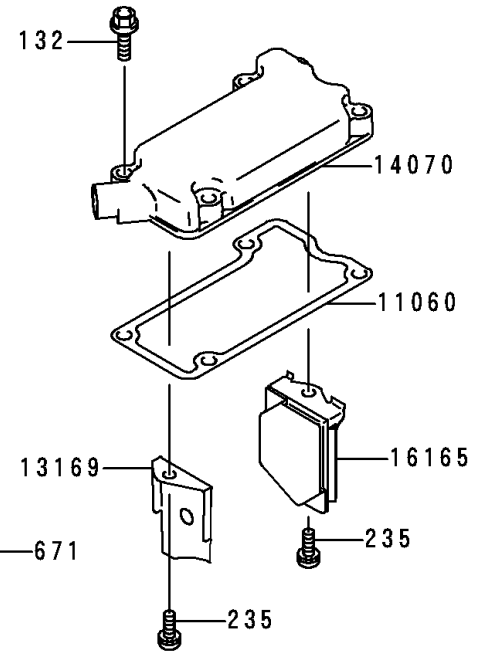

# 1996 Concours (Canada Only) PARTS DIAGRAM

Breather Cover/Oil Pan

E1432

### Breather Cover/Oil Pan

ITEM NAME	PART NUMBER	QUANTITY
BOLT-FLANGED-SMALL (Ref # 132)	132E0625	4
BOLT-FLANGED-SMALL (Ref # 132A)	132J0625	4
BOLT-FLANGED-SMALL,6X40 (Ref # 132B)	132J0640	6
SCREW-PAN-WP-CROS (Ref # 235)	235B0610	2
O RING,90MM (Ref # 671)	671B2590	1
GASKET,OIL PAN (Ref # 11009)	11009-1981	1
GASKET,BREATHER BODY (Ref # 11060)	11060-1339	1
PLATE,BREATHER (Ref # 13169)	13169-1967	1
BODY-BREATHER (Ref # 14070)	14070-1084	1
SEPARATOR,OIL (Ref # 16165)	16165-1053	1
SWITCH,OIL PRESSURE (Ref # 27010)	27010-1313	1
PAN-OIL (Ref # 49034)	49034-1065	1
NOZZLE,6X8,YELLOW (Ref # 92062)	92062-1080	1
GASKET,12X22X2,DRAIN PLUG (Ref # 92065)	92065-097	2
PLUG,OIL DRAIN,12X15 (Ref # 92066)	92066-1174	2