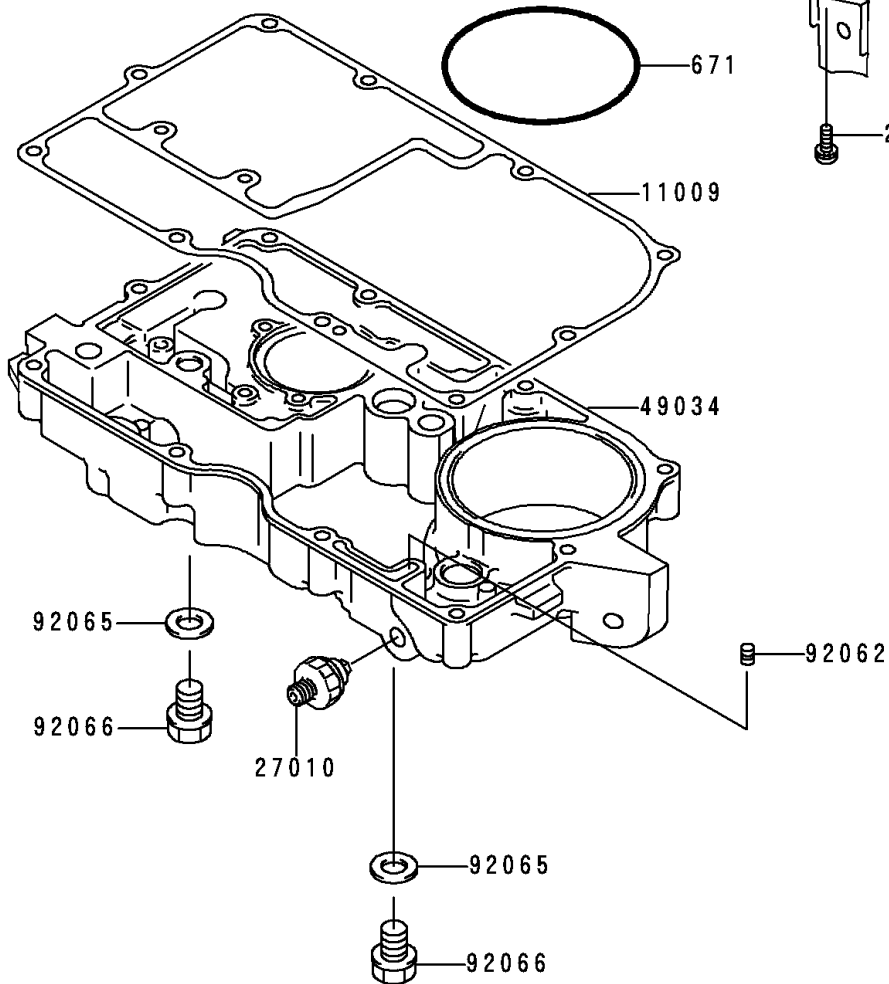

# 1996 Concours (Canada Only) PARTS DIAGRAM

Breather Cover/Oil Pan

E1432

### Breather Cover/Oil Pan

ITEM NAME	PART NUMBER	QUANTITY
BOLT-FLANGED-SMALL (Ref # 132)	132E0625	4
BOLT-FLANGED-SMALL (Ref # 132A)	132J0625	4
BOLT-FLANGED-SMALL,6X40 (Ref # 132B)	132J0640	6
SCREW-PAN-WP-CROS (Ref # 235)	235B0610	2
O RING,90MM (Ref # 671)	671B2590	1
GASKET,OIL PAN (Ref # 11009)	11009-1981	1
GASKET,BREATHER BODY (Ref # 11060)	11060-1339	1
PLATE,BREATHER (Ref # 13169)	13169-1967	1
BODY-BREATHER (Ref # 14070)	14070-1084	1
SEPARATOR,OIL (Ref # 16165)	16165-1053	1
SWITCH,OIL PRESSURE (Ref # 27010)	27010-1313	1
PAN-OIL (Ref # 49034)	49034-1065	1
NOZZLE,6X8,YELLOW (Ref # 92062)	92062-1080	1
GASKET,12X22X2,DRAIN PLUG (Ref # 92065)	92065-097	2
PLUG,OIL DRAIN,12X15 (Ref # 92066)	92066-1174	2