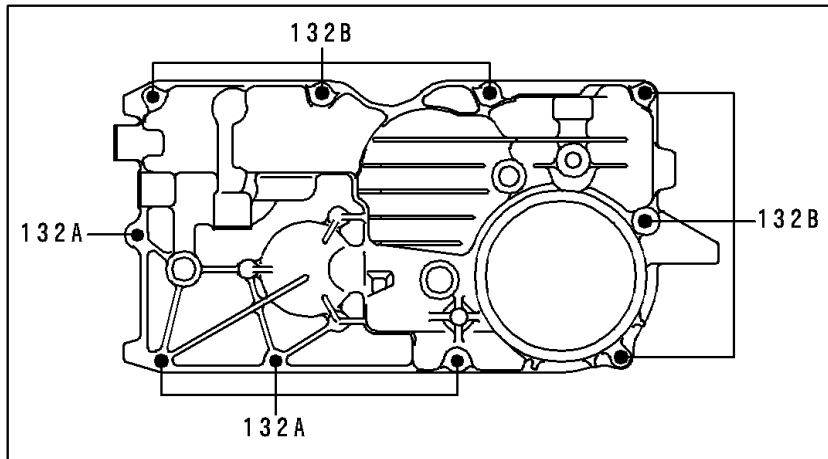

# 1996 Concours (Canada Only) PARTS DIAGRAM

Breather Cover/Oil Pan

E1432

### Breather Cover/Oil Pan

ITEM NAME	PART NUMBER	QUANTITY
BOLT-FLANGED-SMALL (Ref # 132)	132E0625	4
BOLT-FLANGED-SMALL (Ref # 132A)	132J0625	4
BOLT-FLANGED-SMALL,6X40 (Ref # 132B)	132J0640	6
SCREW-PAN-WP-CROS (Ref # 235)	235B0610	2
O RING,90MM (Ref # 671)	671B2590	1
GASKET,OIL PAN (Ref # 11009)	11009-1981	1
GASKET,BREATHER BODY (Ref # 11060)	11060-1339	1
PLATE,BREATHER (Ref # 13169)	13169-1967	1
BODY-BREATHER (Ref # 14070)	14070-1084	1
SEPARATOR,OIL (Ref # 16165)	16165-1053	1
SWITCH,OIL PRESSURE (Ref # 27010)	27010-1313	1
PAN-OIL (Ref # 49034)	49034-1065	1
NOZZLE,6X8,YELLOW (Ref # 92062)	92062-1080	1
GASKET,12X22X2,DRAIN PLUG (Ref # 92065)	92065-097	2
PLUG,OIL DRAIN,12X15 (Ref # 92066)	92066-1174	2