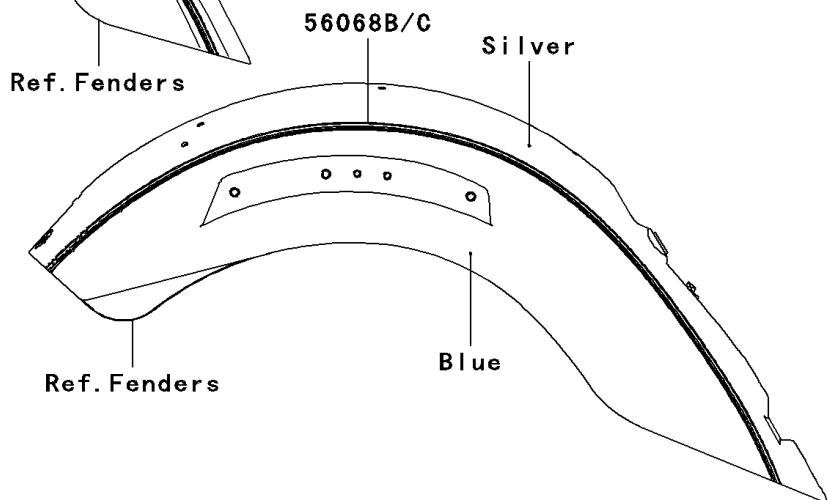

# 2009 Vulcan® 2000 Classic LT PARTS DIAGRAM

Decals(Silver/Blue)(J9F)

F2861C

## 2009 Vulcan® 2000 Classic LT PARTS LIST

Decals(Silver/Blue)(J9F)

ITEM NAME	PART NUMBER	QUANTITY
MARK,SIDE COVER,RH,KAWASAKI (Ref # 56052)	56052-0234	1
MARK,FUEL TANK,LH (Ref # 56052A)	56052-0277	1
MARK,FUEL TANK,RH (Ref # 56052B)	56052-0278	1
MARK,BACKREST (Ref # 56052C)	56052-0325	1
MARK,OUTER PLATE (Ref # 56052D)	56052-0849	1
PATTERN,FUEL TANK,LH (Ref # 56068)	56068-1368	1
PATTERN,FUEL TANK,RH (Ref # 56068A)	56068-1369	1
PATTERN,RR FENDER,LH (Ref # 56068B)	56068-1370	1
PATTERN,RR FENDER,RH (Ref # 56068C)	56068-1371	1
PATTERN,FR FENDER,LH (Ref # 56068D)	56068-1372	1
PATTERN,FR FENDER,RH (Ref # 56068E)	56068-1373	1