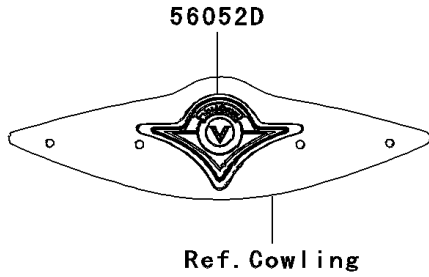

# 2009 Vulcan® 2000 Classic LT PARTS DIAGRAM

Decals(Silver/Blue)(J9F)

F2861C

## 2009 Vulcan® 2000 Classic LT PARTS LIST

Decals(Silver/Blue)(J9F)

ITEM NAME	PART NUMBER	QUANTITY
MARK,SIDE COVER,RH,KAWASAKI (Ref # 56052)	56052-0234	1
MARK,FUEL TANK,LH (Ref # 56052A)	56052-0277	1
MARK,FUEL TANK,RH (Ref # 56052B)	56052-0278	1
MARK,BACKREST (Ref # 56052C)	56052-0325	1
MARK,OUTER PLATE (Ref # 56052D)	56052-0849	1
PATTERN,FUEL TANK,LH (Ref # 56068)	56068-1368	1
PATTERN,FUEL TANK,RH (Ref # 56068A)	56068-1369	1
PATTERN,RR FENDER,LH (Ref # 56068B)	56068-1370	1
PATTERN,RR FENDER,RH (Ref # 56068C)	56068-1371	1
PATTERN,FR FENDER,LH (Ref # 56068D)	56068-1372	1
PATTERN,FR FENDER,RH (Ref # 56068E)	56068-1373	1