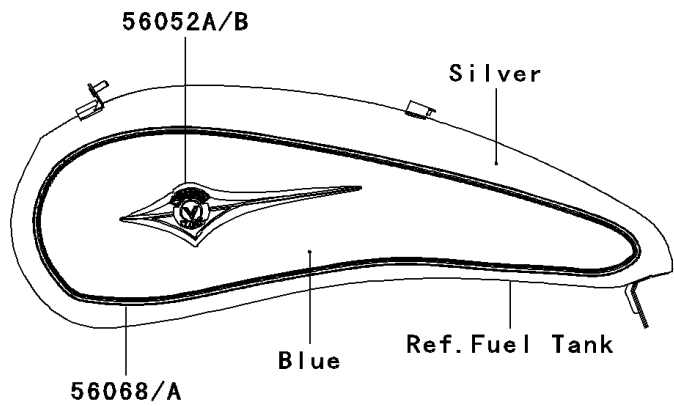

# 2009 Vulcan® 2000 Classic LT PARTS DIAGRAM

Decals(Silver/Blue)(J9F)

F2861C

## 2009 Vulcan® 2000 Classic LT PARTS LIST

Decals(Silver/Blue)(J9F)

ITEM NAME	PART NUMBER	QUANTITY
MARK,SIDE COVER,RH,KAWASAKI (Ref # 56052)	56052-0234	1
MARK,FUEL TANK,LH (Ref # 56052A)	56052-0277	1
MARK,FUEL TANK,RH (Ref # 56052B)	56052-0278	1
MARK,BACKREST (Ref # 56052C)	56052-0325	1
MARK,OUTER PLATE (Ref # 56052D)	56052-0849	1
PATTERN,FUEL TANK,LH (Ref # 56068)	56068-1368	1
PATTERN,FUEL TANK,RH (Ref # 56068A)	56068-1369	1
PATTERN,RR FENDER,LH (Ref # 56068B)	56068-1370	1
PATTERN,RR FENDER,RH (Ref # 56068C)	56068-1371	1
PATTERN,FR FENDER,LH (Ref # 56068D)	56068-1372	1
PATTERN,FR FENDER,RH (Ref # 56068E)	56068-1373	1