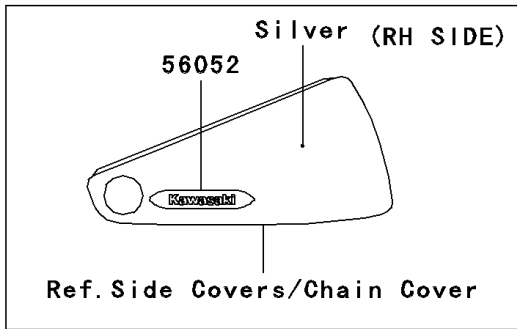

# 2009 Vulcan® 2000 Classic LT PARTS DIAGRAM

Decals(Silver/Blue)(J9F)

F2861C

## 2009 Vulcan® 2000 Classic LT PARTS LIST

Decals(Silver/Blue)(J9F)

ITEM NAME	PART NUMBER	QUANTITY
MARK,SIDE COVER,RH,KAWASAKI (Ref # 56052)	56052-0234	1
MARK,FUEL TANK,LH (Ref # 56052A)	56052-0277	1
MARK,FUEL TANK,RH (Ref # 56052B)	56052-0278	1
MARK,BACKREST (Ref # 56052C)	56052-0325	1
MARK,OUTER PLATE (Ref # 56052D)	56052-0849	1
PATTERN,FUEL TANK,LH (Ref # 56068)	56068-1368	1
PATTERN,FUEL TANK,RH (Ref # 56068A)	56068-1369	1
PATTERN,RR FENDER,LH (Ref # 56068B)	56068-1370	1
PATTERN,RR FENDER,RH (Ref # 56068C)	56068-1371	1
PATTERN,FR FENDER,LH (Ref # 56068D)	56068-1372	1
PATTERN,FR FENDER,RH (Ref # 56068E)	56068-1373	1