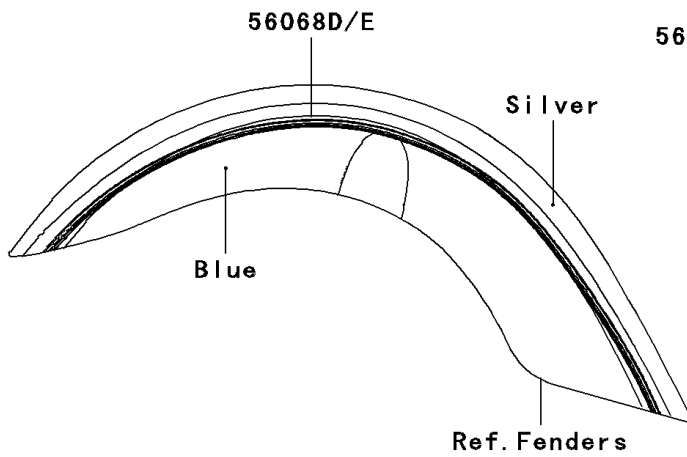

# 2009 Vulcan® 2000 Classic LT PARTS DIAGRAM

Decals(Silver/Blue)(J9F)

F2861C

## 2009 Vulcan® 2000 Classic LT PARTS LIST

Decals(Silver/Blue)(J9F)

ITEM NAME	PART NUMBER	QUANTITY
MARK,SIDE COVER,RH,KAWASAKI (Ref # 56052)	56052-0234	1
MARK,FUEL TANK,LH (Ref # 56052A)	56052-0277	1
MARK,FUEL TANK,RH (Ref # 56052B)	56052-0278	1
MARK,BACKREST (Ref # 56052C)	56052-0325	1
MARK,OUTER PLATE (Ref # 56052D)	56052-0849	1
PATTERN,FUEL TANK,LH (Ref # 56068)	56068-1368	1
PATTERN,FUEL TANK,RH (Ref # 56068A)	56068-1369	1
PATTERN,RR FENDER,LH (Ref # 56068B)	56068-1370	1
PATTERN,RR FENDER,RH (Ref # 56068C)	56068-1371	1
PATTERN,FR FENDER,LH (Ref # 56068D)	56068-1372	1
PATTERN,FR FENDER,RH (Ref # 56068E)	56068-1373	1