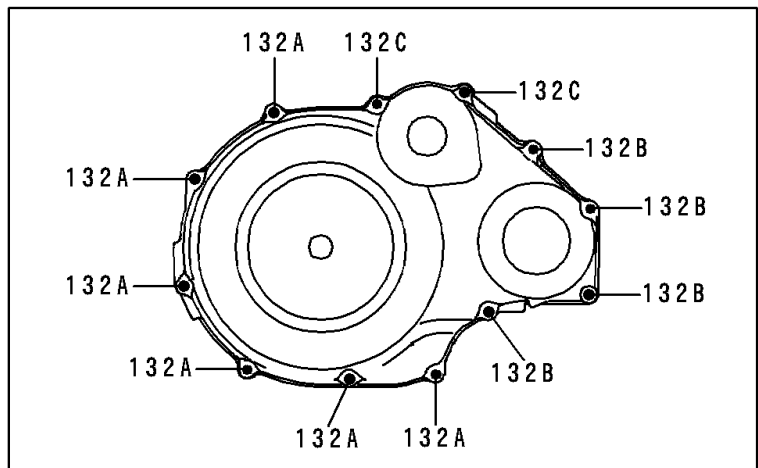

1996 Concours (Canada Only) PARTS DIAGRAM

Engine Cover(s)

E1431

1996 Concours (Canada Only) PARTS LIST

Engine Cover(s)

ITEM NAME	PART NUMBER	QUANTITY
BOLT-FLANGED-SMALL (Ref # 132)	132J0620	7
BOLT-FLANGED-SMALL (Ref # 132A)	132J0625	6
BOLT-FLANGED-SMALL,6X40 (Ref # 132B)	132J0640	4
BOLT-FLANGED-SMALL,6X55 (Ref # 132C)	132J0655	2
SCREW-PAN-CROS (Ref # 220)	220B0510	1
GASKET,CLUTCH COVER (Ref # 11009)	11009-1860	1
GASKET,PULSING COVER (Ref # 11060)	11060-1695	1
COVER,LH (Ref # 14024)	14024-1066	1
COVER,CLUTCH (Ref # 14024A)	14024-1067	1
COVER,SOUND ARRESTER (Ref # 14024B)	14024-1925	1
COVER,CLUTCH COVER (Ref # 14090)	14090-1409	1
PIPE,CLUTCH COVER (Ref # 32033)	32033-1204	1
BOLT,BANJO,8X20 (Ref # 92001)	92001-1855	1
BOLT,6X10 (Ref # 92002)	92002-1541	4
NUT,SPEED,5MM (Ref # 92018)	92018-004	1
WASHER,5.5X20X1.2 (Ref # 92022)	92022-104	1
RING-O (Ref # 92055)	92055-1146	1
PLUG (Ref # 92066)	92066-1397	1
GROMMET,CLUTCH COVER (Ref # 92071)	92071-1108	1
DAMPER,CLUTCH COVER (Ref # 92075)	92075-1594	1
DAMPER,SOUND ARRESTER (Ref # 92160)	92160-1209	1