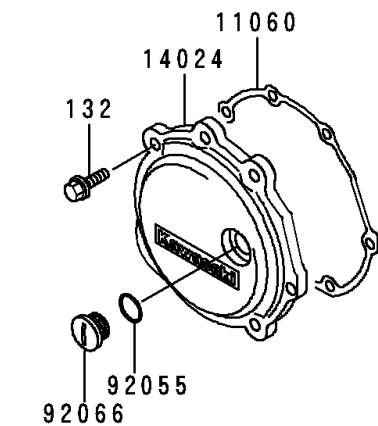

1996 Concours (Canada Only) PARTS DIAGRAM

Engine Cover(s)

E1431

1996 Concours (Canada Only) PARTS LIST

Engine Cover(s)

ITEM NAME	PART NUMBER	QUANTITY
BOLT-FLANGED-SMALL (Ref # 132)	132J0620	7
BOLT-FLANGED-SMALL (Ref # 132A)	132J0625	6
BOLT-FLANGED-SMALL,6X40 (Ref # 132B)	132J0640	4
BOLT-FLANGED-SMALL,6X55 (Ref # 132C)	132J0655	2
SCREW-PAN-CROS (Ref # 220)	220B0510	1
GASKET,CLUTCH COVER (Ref # 11009)	11009-1860	1
GASKET,PULSING COVER (Ref # 11060)	11060-1695	1
COVER,LH (Ref # 14024)	14024-1066	1
COVER,CLUTCH (Ref # 14024A)	14024-1067	1
COVER,SOUND ARRESTER (Ref # 14024B)	14024-1925	1
COVER,CLUTCH COVER (Ref # 14090)	14090-1409	1
PIPE,CLUTCH COVER (Ref # 32033)	32033-1204	1
BOLT,BANJO,8X20 (Ref # 92001)	92001-1855	1
BOLT,6X10 (Ref # 92002)	92002-1541	4
NUT,SPEED,5MM (Ref # 92018)	92018-004	1
WASHER,5.5X20X1.2 (Ref # 92022)	92022-104	1
RING-O (Ref # 92055)	92055-1146	1
PLUG (Ref # 92066)	92066-1397	1
GROMMET,CLUTCH COVER (Ref # 92071)	92071-1108	1
DAMPER,CLUTCH COVER (Ref # 92075)	92075-1594	1
DAMPER,SOUND ARRESTER (Ref # 92160)	92160-1209	1