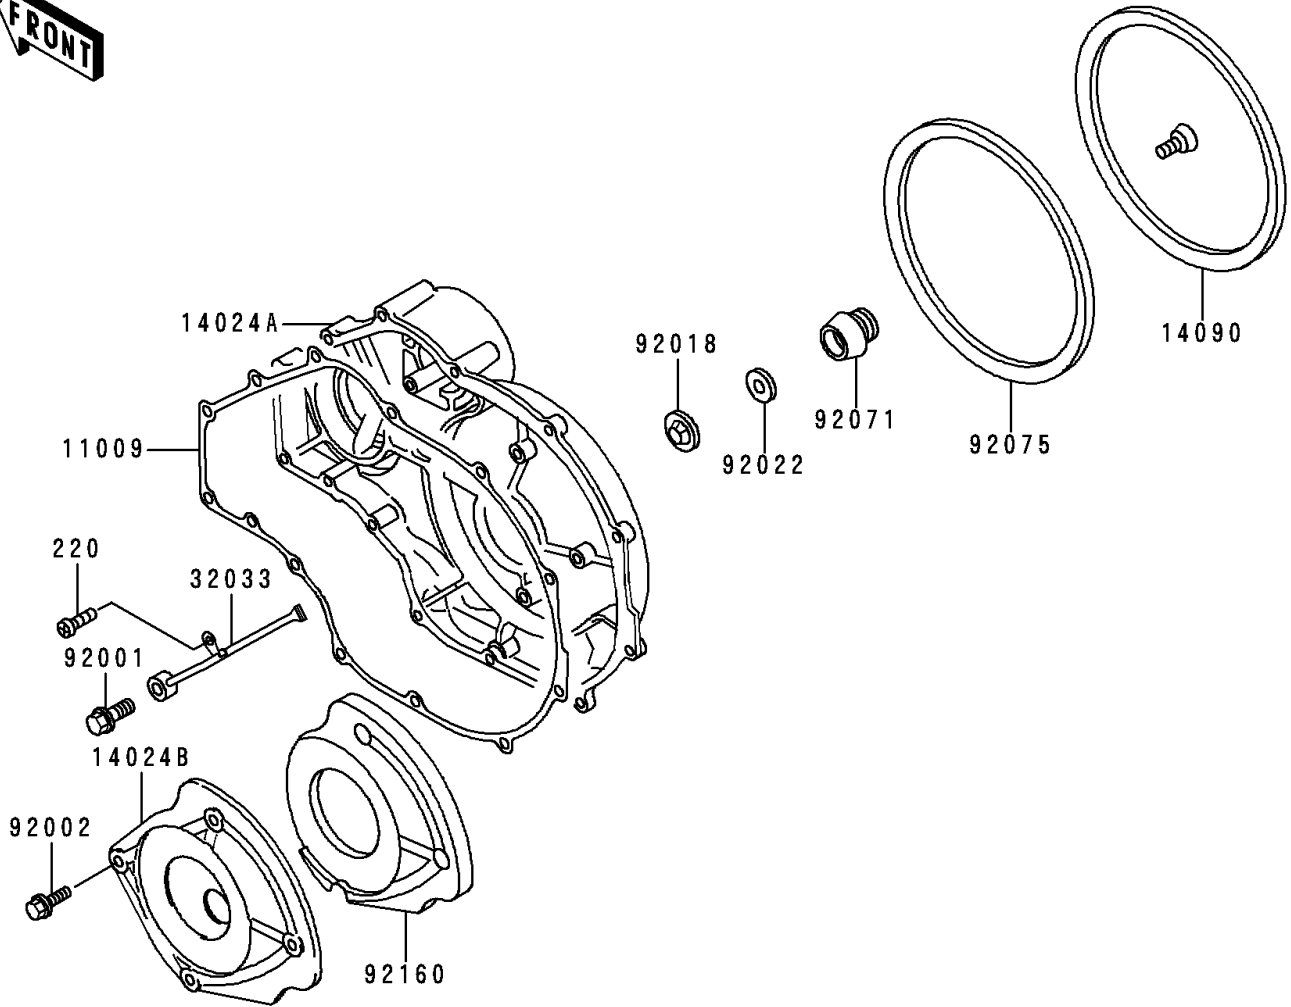

1996 Concours (Canada Only) PARTS DIAGRAM

Engine Cover(s)

E1431

1996 Concours (Canada Only) PARTS LIST

Engine Cover(s)

ITEM NAME	PART NUMBER	QUANTITY
BOLT-FLANGED-SMALL (Ref # 132)	132J0620	7
BOLT-FLANGED-SMALL (Ref # 132A)	132J0625	6
BOLT-FLANGED-SMALL,6X40 (Ref # 132B)	132J0640	4
BOLT-FLANGED-SMALL,6X55 (Ref # 132C)	132J0655	2
SCREW-PAN-CROS (Ref # 220)	220B0510	1
GASKET,CLUTCH COVER (Ref # 11009)	11009-1860	1
GASKET,PULSING COVER (Ref # 11060)	11060-1695	1
COVER,LH (Ref # 14024)	14024-1066	1
COVER,CLUTCH (Ref # 14024A)	14024-1067	1
COVER,SOUND ARRESTER (Ref # 14024B)	14024-1925	1
COVER,CLUTCH COVER (Ref # 14090)	14090-1409	1
PIPE,CLUTCH COVER (Ref # 32033)	32033-1204	1
BOLT,BANJO,8X20 (Ref # 92001)	92001-1855	1
BOLT,6X10 (Ref # 92002)	92002-1541	4
NUT,SPEED,5MM (Ref # 92018)	92018-004	1
WASHER,5.5X20X1.2 (Ref # 92022)	92022-104	1
RING-O (Ref # 92055)	92055-1146	1
PLUG (Ref # 92066)	92066-1397	1
GROMMET,CLUTCH COVER (Ref # 92071)	92071-1108	1
DAMPER,CLUTCH COVER (Ref # 92075)	92075-1594	1
DAMPER,SOUND ARRESTER (Ref # 92160)	92160-1209	1