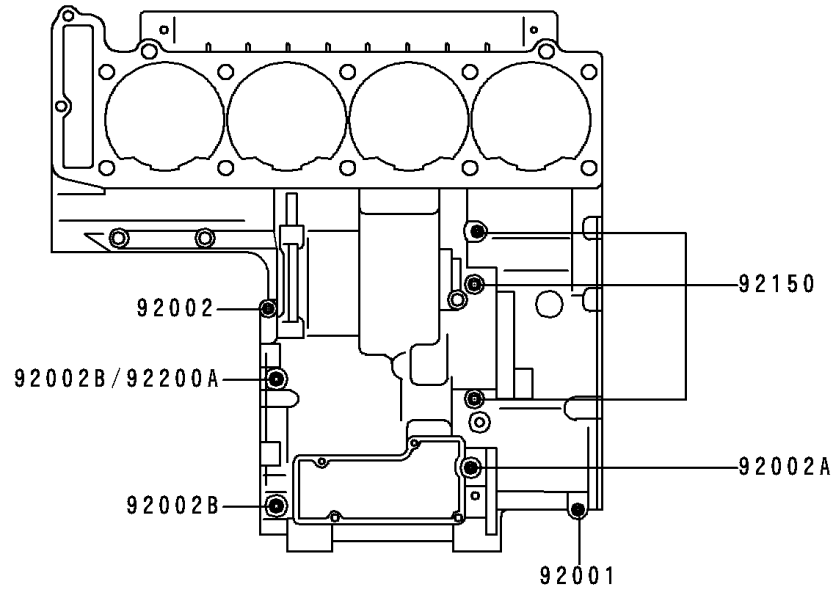

1996 Concours (Canada Only) PARTS DIAGRAM

Crankcase Bolt Pattern

E1412

Upper Case

Lower Case

1996 Concours (Canada Only) PARTS LIST

Crankcase Bolt Pattern

ITEM NAME	PART NUMBER	QUANTITY
BOLT,6X38 (Ref # 92001)	92001-1899	8
BOLT,6X55 (Ref # 92002)	92002-1054	1
BOLT,6X85 (Ref # 92002A)	92002-1306	1
BOLT,8X63 (Ref # 92002B)	92002-1308	2
BOLT,6X120 (Ref # 92002C)	92002-1654	3
BOLT,6X115 (Ref # 92150)	92150-1140	3
BOLT,9X90 (Ref # 92150A)	92150-1364	6
BOLT,9X140 (Ref # 92150B)	92150-1365	3
BOLT,7X38 (Ref # 92150C)	92150-1367	1
WASHER,9.5X18X1.2 (Ref # 92200)	92200-1037	5
WASHER,8.5X16X1.2 (Ref # 92200A)	92200-1063	1