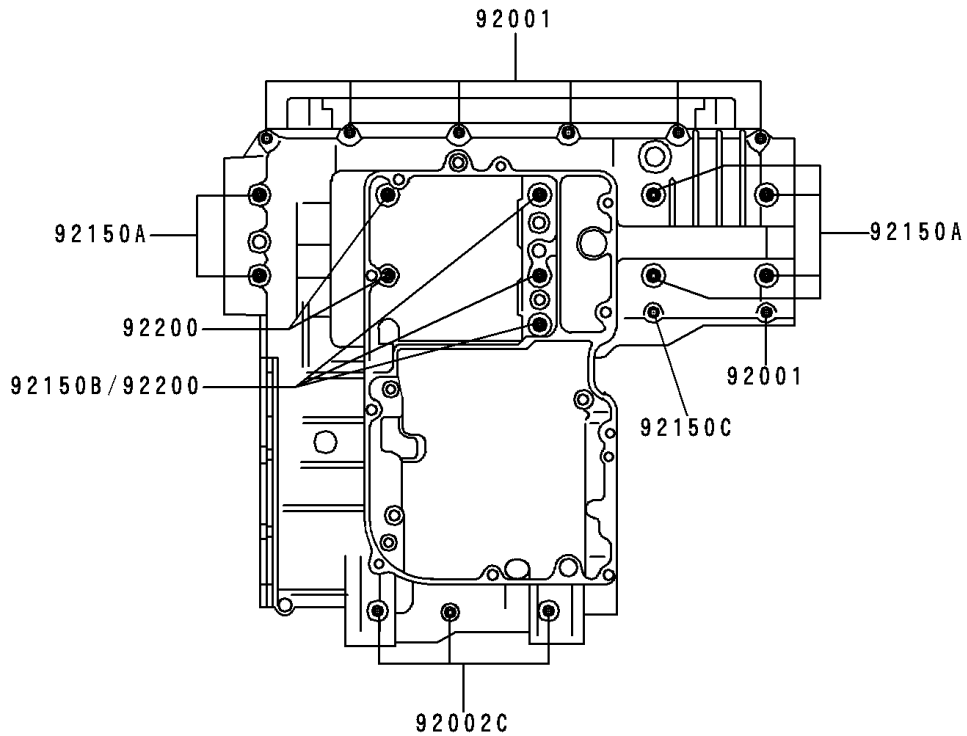

1996 Concours (Canada Only) PARTS DIAGRAM

Crankcase Bolt Pattern

E1412

Upper Case

Lower Case

1996 Concours (Canada Only) PARTS LIST

Crankcase Bolt Pattern

ITEM NAME	PART NUMBER	QUANTITY
BOLT,6X38 (Ref # 92001)	92001-1899	8
BOLT,6X55 (Ref # 92002)	92002-1054	1
BOLT,6X85 (Ref # 92002A)	92002-1306	1
BOLT,8X63 (Ref # 92002B)	92002-1308	2
BOLT,6X120 (Ref # 92002C)	92002-1654	3
BOLT,6X115 (Ref # 92150)	92150-1140	3
BOLT,9X90 (Ref # 92150A)	92150-1364	6
BOLT,9X140 (Ref # 92150B)	92150-1365	3
BOLT,7X38 (Ref # 92150C)	92150-1367	1
WASHER,9.5X18X1.2 (Ref # 92200)	92200-1037	5
WASHER,8.5X16X1.2 (Ref # 92200A)	92200-1063	1