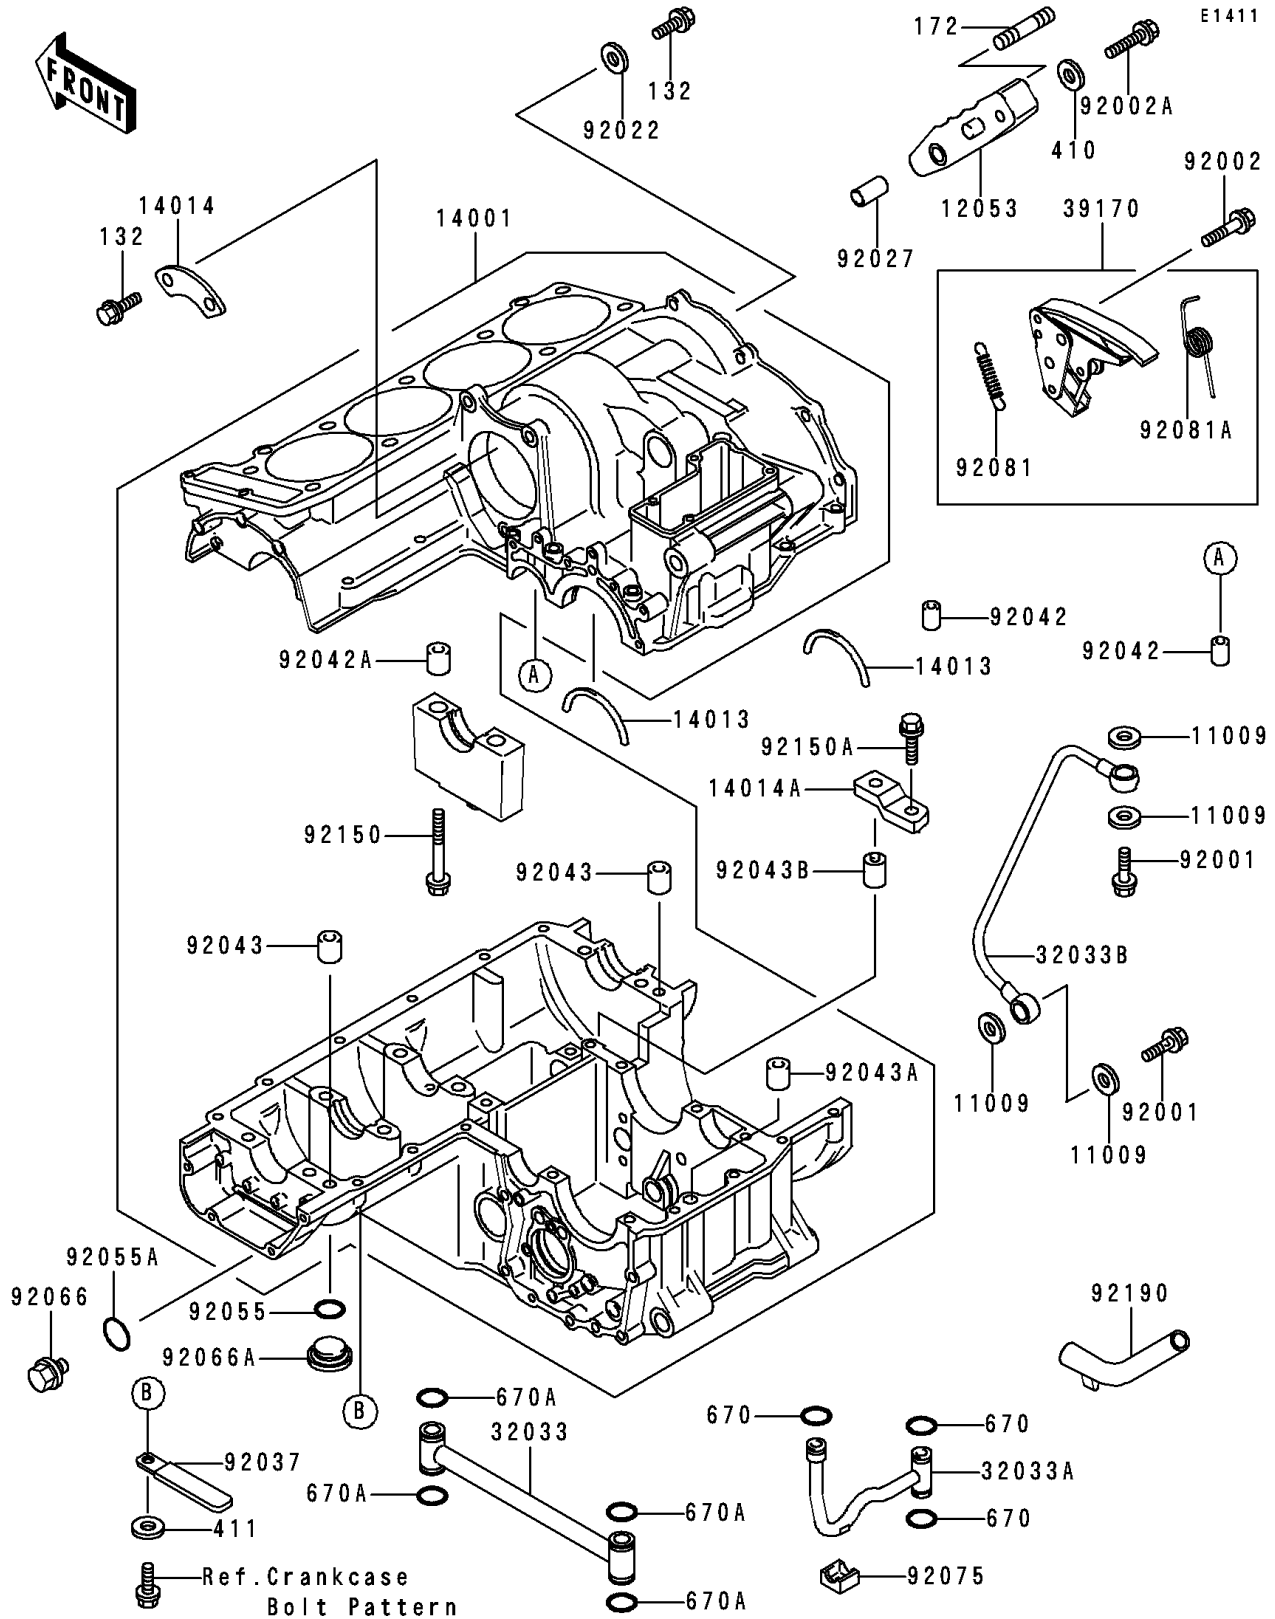

1996 Concours (Canada Only) PARTS DIAGRAM

Crankcase

1996 Concours (Canada Only) PARTS LIST

Crankcase

ITEM NAME	PART NUMBER	QUANTITY
BOLT-FLANGED-SMALL (Ref # 132)	132G0612	3
BOLT-STUD,6X16 (Ref # 172)	172G0616	1
WASHER-PLAIN-SMALL,6MM (Ref # 410)	410B0600	1
WASHER-PLAIN,6MM,BLACK (Ref # 411)	411F0600	1
O RING,9MM (Ref # 670)	670D1509	3
O RING,16MM (Ref # 670A)	670D2016	4
GASKET,12.4X17X1.5 (Ref # 11009)	11009-1376	4
GUIDE-CHAIN (Ref # 12053)	12053-1189	1
SET-CRANKCASE (Ref # 14001)	14001-1075	1
RING-POSITION,T=1.98 (Ref # 14013)	14013-1005	2
PLATE-POSITION (Ref # 14014)	14014-1056	1
PLATE-POSITION,BALANCER PIN (Ref # 14014A)	14014-1067	1
PIPE,MAIN GALLERY (Ref # 32033)	32033-1201	1
PIPE (Ref # 32033A)	32033-1202	1
PIPE (Ref # 32033B)	32033-1961	1
TENSIONER-COMP (Ref # 39170)	39170-1055	1
BOLT,BANJO,12X23 (Ref # 92001)	92001-1871	2
BOLT,6X30 (Ref # 92002)	92002-1534	2
BOLT,6X25 (Ref # 92002A)	92002-1609	1
WASHER,6X19.5X2 (Ref # 92022)	92022-1517	1
COLLAR,6.2X8.1X15 (Ref # 92027)	92027-1079	1
CLAMP,L=45 (Ref # 92037)	92037-1539	1
PIN,DOWEL,6X16 (Ref # 92042)	92042-016	2
PIN,DOWEL,12X14 (Ref # 92042A)	92042-031	4
PIN,DOWEL,10X14 (Ref # 92043)	92043-1037	4
PIN,11.5X14X14 (Ref # 92043A)	92043-1279	1
PIN,BALANCER (Ref # 92043B)	92043-1281	1
RING-O,25.7X2.4 (Ref # 92055)	92055-1136	1
RING-O (Ref # 92055A)	92055-1146	1

1996 Concours (Canada Only) PARTS LIST

Crankcase

ITEM NAME	PART NUMBER	QUANTITY
PLUG,MAIN GALLERY,18X9,BLACK (Ref # 92066)	92066-1096	1
PLUG,25X8 (Ref # 92066A)	92066-1161	1
DAMPER,PIPE (Ref # 92075)	92075-1785	1
SPRING (Ref # 92081)	92081-1668	1
SPRING (Ref # 92081A)	92081-1971	1
BOLT,9X90 (Ref # 92150)	92150-1364	2
BOLT,6X12 (Ref # 92150A)	92150-1868	1
TUBE (Ref # 92190)	92190-1075	1