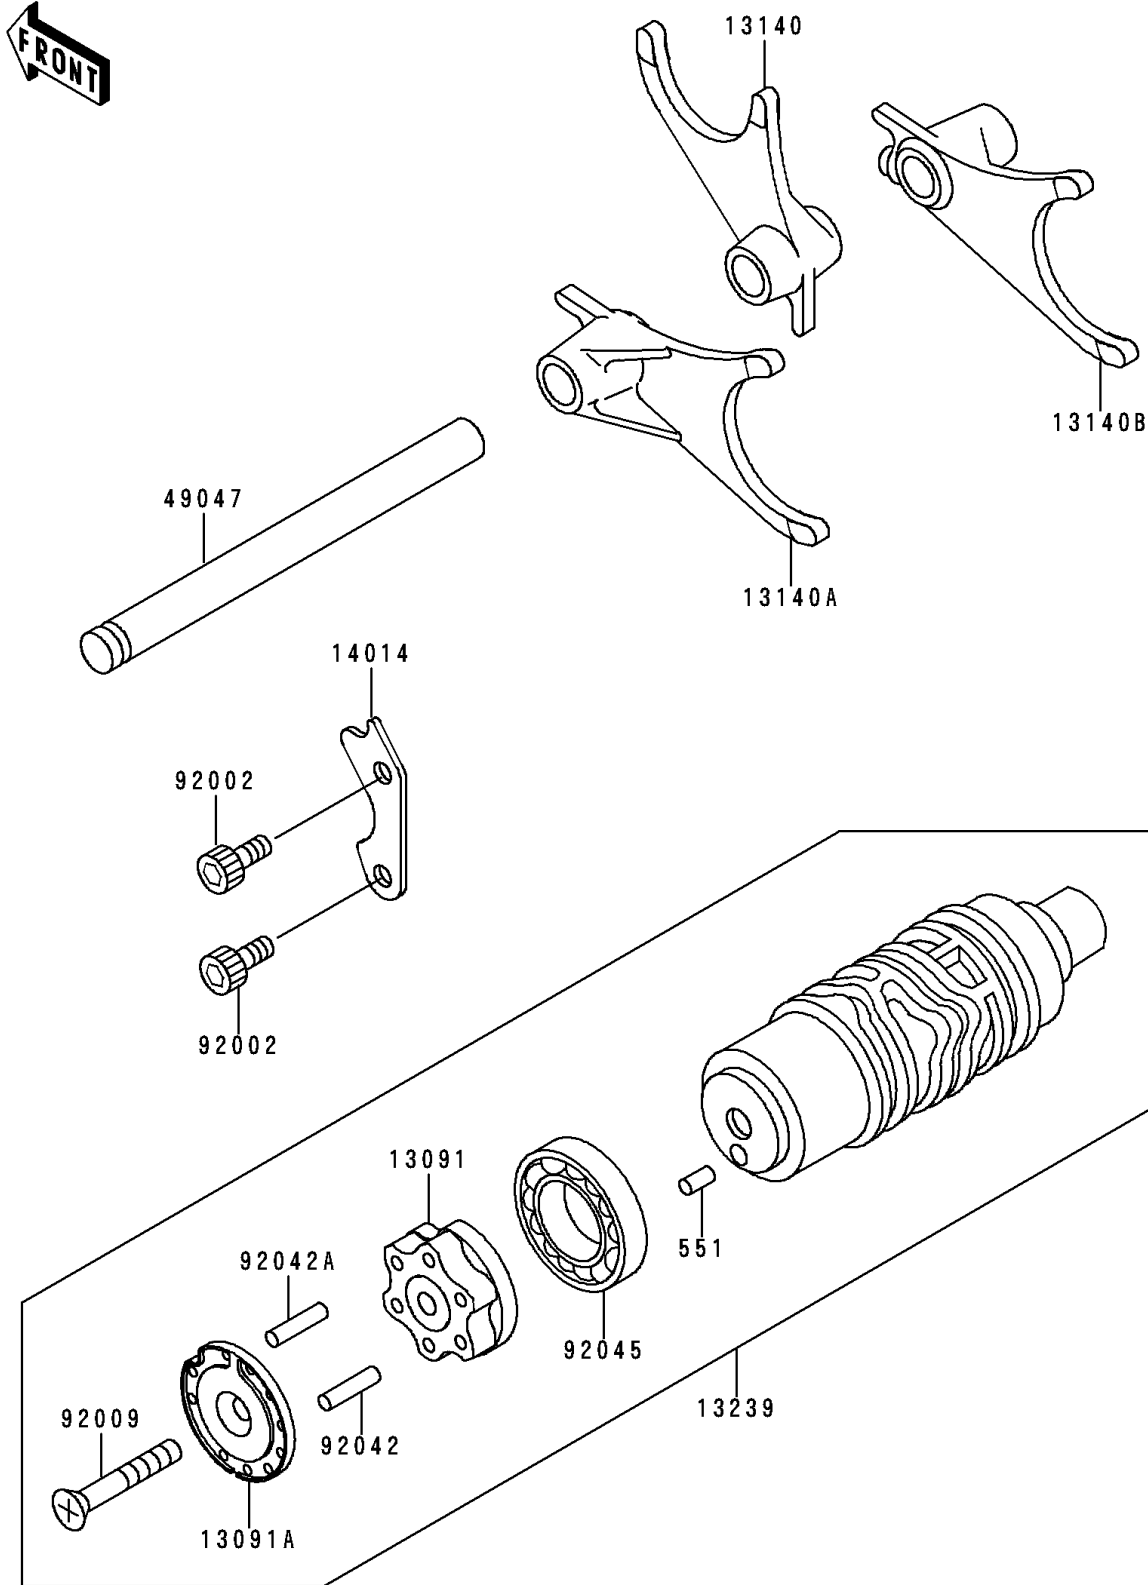

1996 Concours (Canada Only) PARTS DIAGRAM

Gear Change Drum/Shift Fork(s)

E1362

1996 Concours (Canada Only) PARTS LIST

Gear Change Drum/Shift Fork(s)

ITEM NAME	PART NUMBER	QUANTITY
PIN-DOWEL,4X8 (Ref # 551)	551A0408	1
HOLDER,CHANGE DRUM (Ref # 13091)	13091-1275	1
HOLDER,NEUTRAL (Ref # 13091A)	13091-1334	1
FORK-SHIFT (Ref # 13140)	13140-1196	1
FORK-SHIFT (Ref # 13140A)	13140-1197	1
FORK-SHIFT (Ref # 13140B)	13140-1209	1
DRUM-ASSY-CHANGE (Ref # 13239)	13239-1122	1
PLATE-POSITION,CHANGE DRUM (Ref # 14014)	14014-1059	1
ROD-SHIFT (Ref # 49047)	49047-1055	1
BOLT,SOCKET,6X16 (Ref # 92002)	92002-1778	2
SCREW,6X45 (Ref # 92009)	92009-1599	1
PIN,DOWEL,4X15.8 (Ref # 92042)	92042-014	5
PIN,DOWEL,4X17.8 (Ref # 92042A)	92042-020	1
BEARING-BALL,16005(NTN) (Ref # 92045)	92045-1045	1