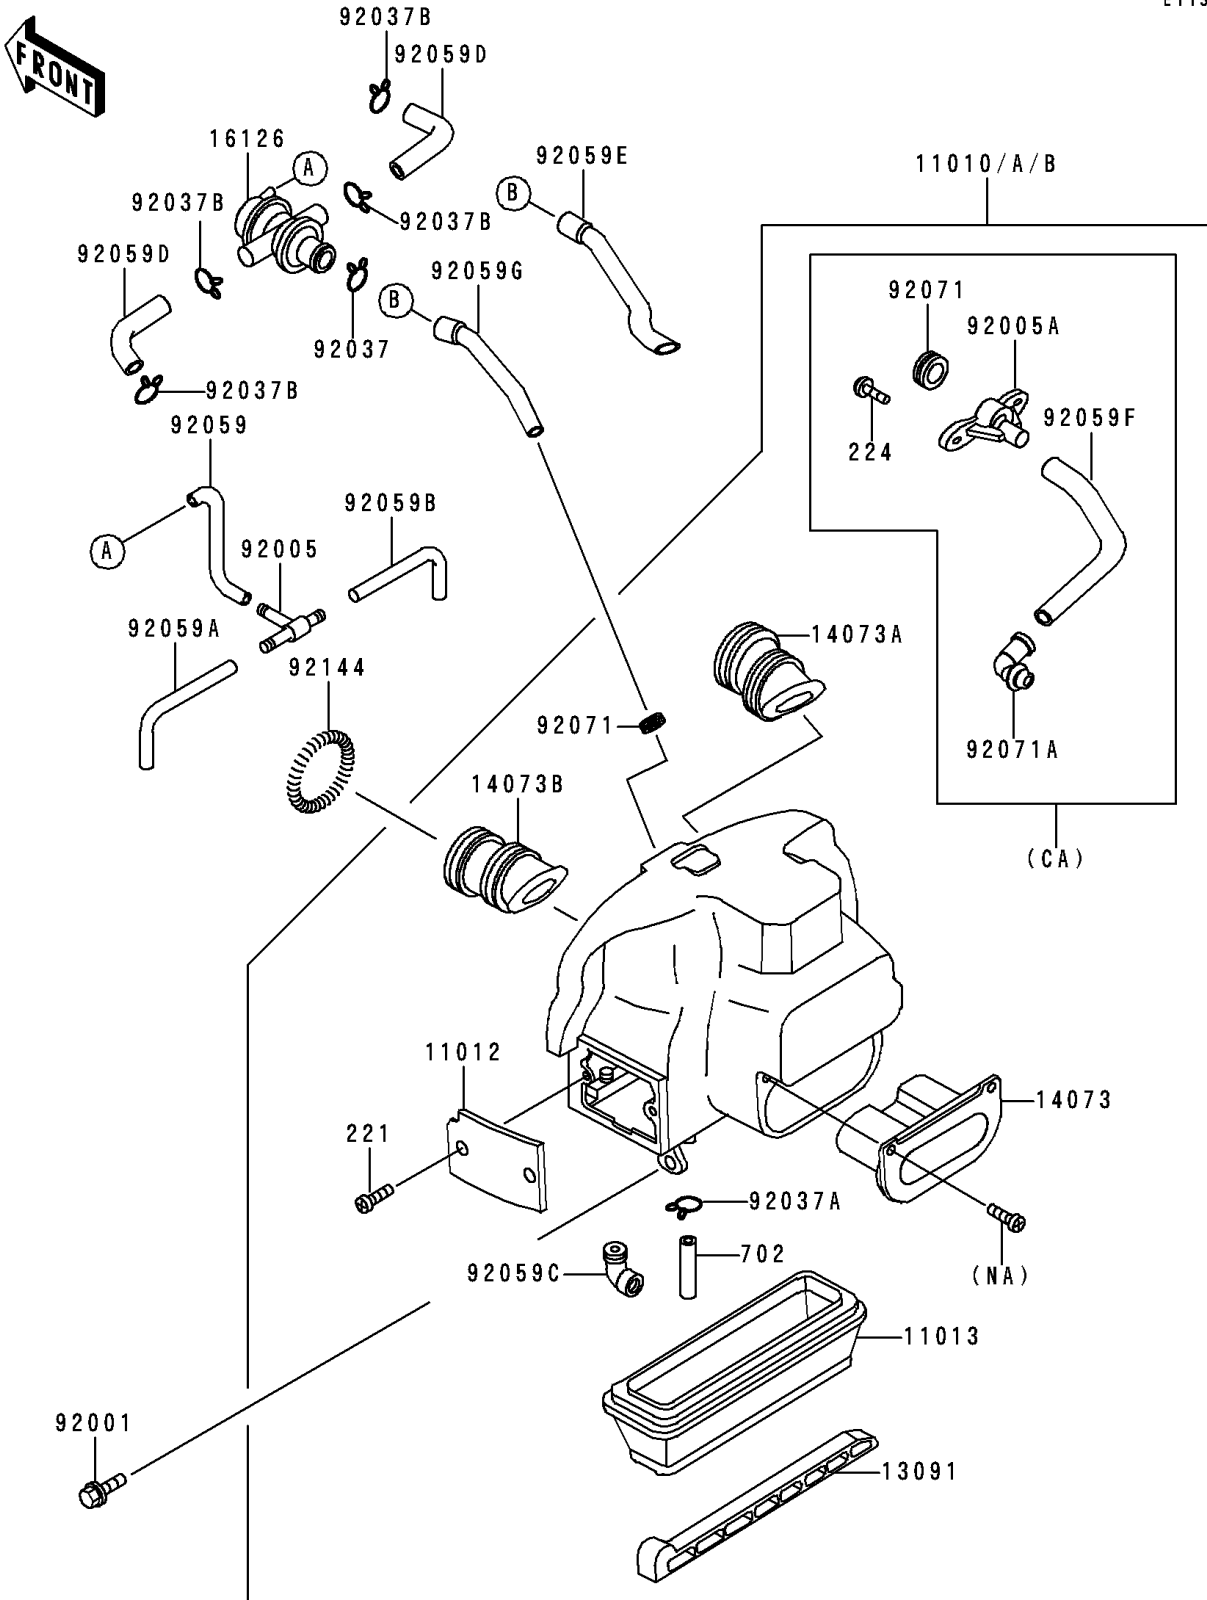

# 1996 Concours (Canada Only) PARTS DIAGRAM

Air Cleaner

E1130

## 1996 Concours (Canada Only) PARTS LIST

### Air Cleaner

ITEM NAME	PART NUMBER	QUANTITY
FILTER-ASSY-AIR (Ref # 11010)	11010-1254	1
CAP,AIR FILTER (Ref # 11012)	11012-1373	1
ELEMENT-AIR FILTER (Ref # 11013)	11013-1112	1
HOLDER,ELEMENT (Ref # 13091)	13091-1277	1
DUCT,AIR INTAKE (Ref # 14073)	14073-1179	1
DUCT,#1,#3 (Ref # 14073A)	14073-1224	2
DUCT,#2,#4 (Ref # 14073B)	14073-1225	2
BOLT,6X16 (Ref # 92001)	92001-1950	2
CLAMP,TUBE (Ref # 92037A)	92037-1972	1
TUBE,BREATHER (Ref # 92059C)	92059-1391	1
SCREW-CSK-CROS (Ref # 221)	221C0616	2
TUBE-RUBBER (Ref # 702)	702A07480	1
SPRING,AIR FILTER DUCT (Ref # 92144)	92144-1771	4