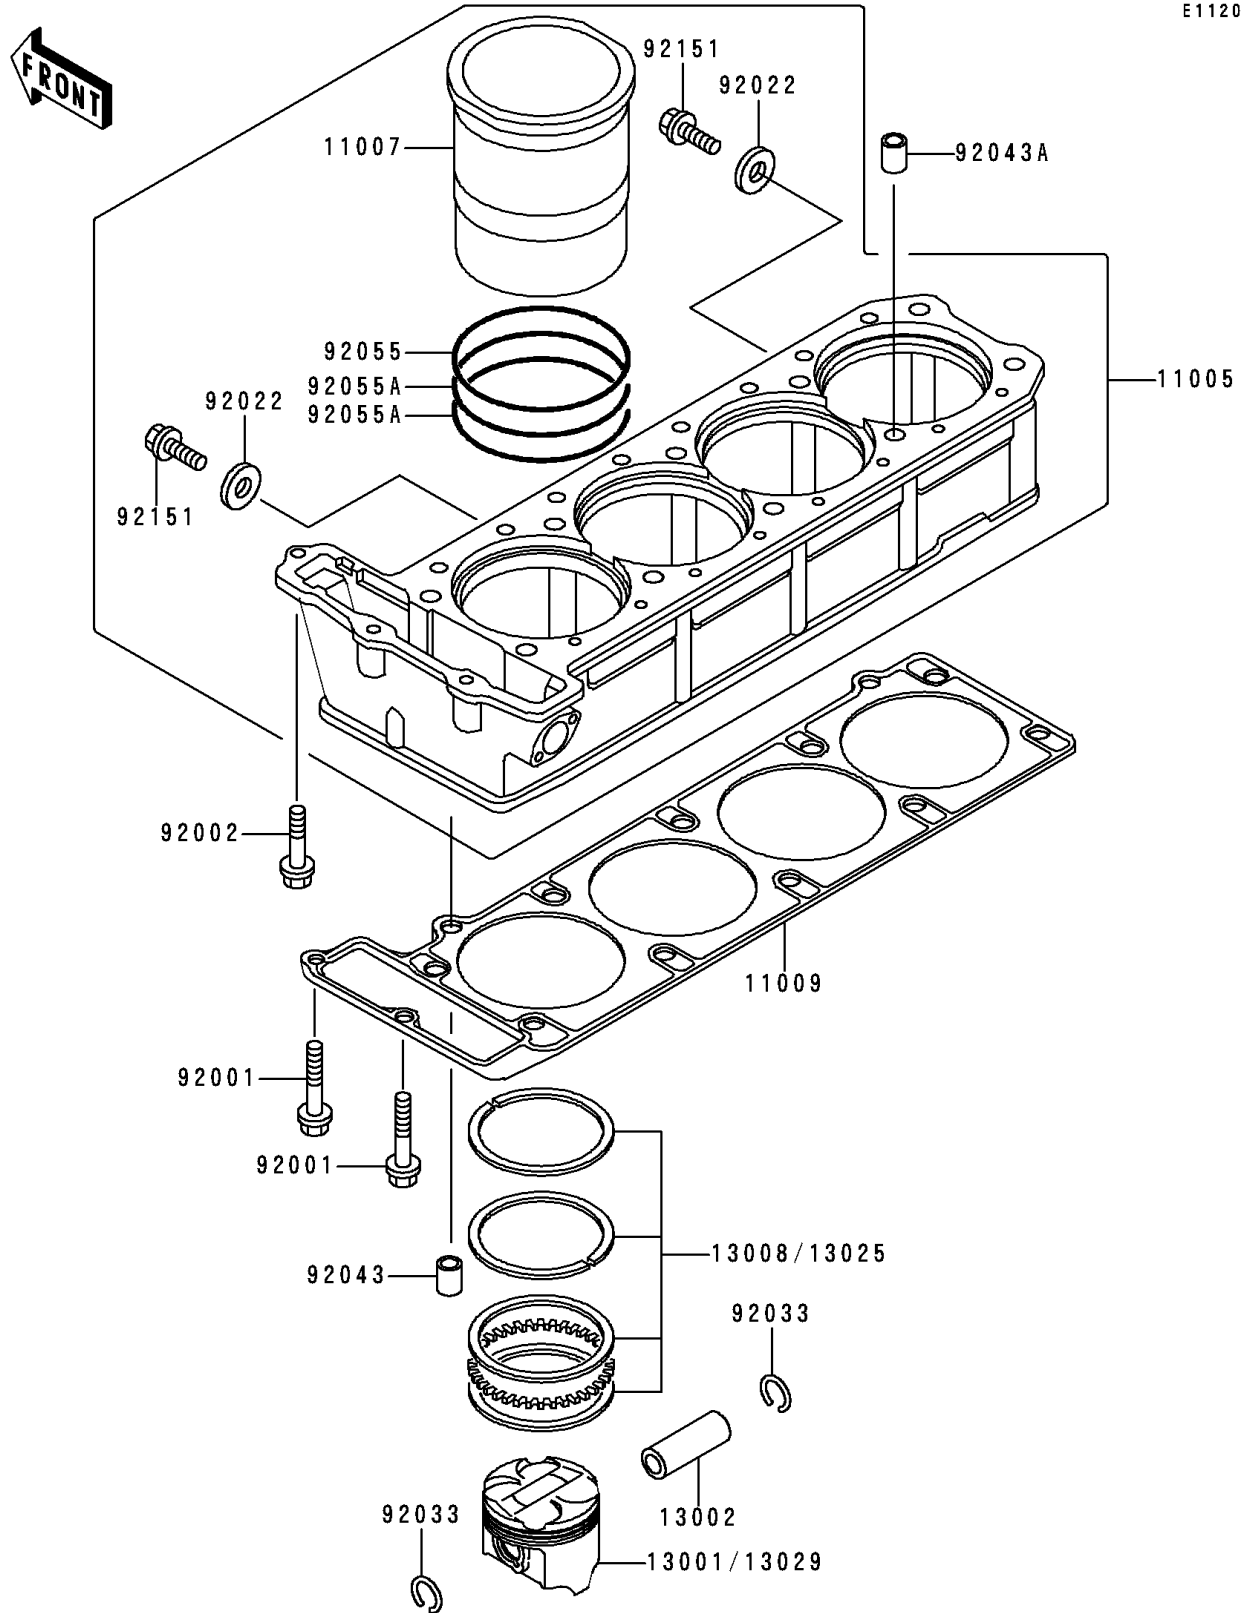

# 1996 Concours (Canada Only) PARTS DIAGRAM

Cylinder/Piston(s)

E1120

## 1996 Concours (Canada Only) PARTS LIST

Cylinder/Piston(s)

ITEM NAME	PART NUMBER	QUANTITY
CYLINDER-ENGINE (Ref # 11005)	11005-1430	1
LINER-CYLINDER (Ref # 11007)	11007-1076	4
GASKET,CYLINDER BASE (Ref # 11009)	11009-1847	1
PISTON-ENGINE,STD (Ref # 13001)	13001-1197	4
PIN-PISTON (Ref # 13002)	13002-1058	4
RING-SET-PISTON,STD (Ref # 13008)	13008-1066	4
RING-SET-PISTON L,O/S 0.50 (Ref # 13025)	13025-1065	4
PISTON-ENGINE L,O/S 0.50 (Ref # 13029)	13029-1132	4
BOLT,6X38 (Ref # 92001)	92001-1899	2
BOLT,6X30 (Ref # 92002)	92002-1138	1
WASHER,6.2X11X1 (Ref # 92022)	92022-304	2
RING-SNAP,20.5X1.2 (Ref # 92033)	92033-1099	8
PIN,8.2X10X14 (Ref # 92043)	92043-1264	2
PIN,11.5X14X14 (Ref # 92043A)	92043-1279	2
RING-O,78MM (Ref # 92055)	92055-1229	4
RING-O (Ref # 92055A)	92055-1247	8
BOLT,6X10 (Ref # 92151)	92151-1344	2